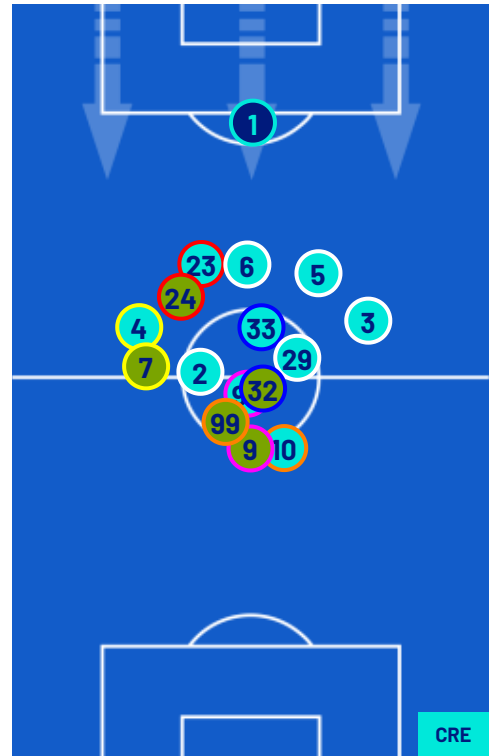

Jog:	0-7 km/h	Run:	7.1-15 km/h	Sprint:	15.1+ km/h	Jog + Run + Sprint:	Distance covered
TOP Sprinter:	Top four players per team						

Bergamo 09/02/2026 NEW BALANCE ARENA 18:30

ATALANTA

2-1

CREMONESE

PLAYERS AVERAGE POSITIONS

- Legend:
- | | | | | |
|------------------|-----------|------------|---------------------------|-----------|
| 1st Substitution | Player In | Player Out | Player In Substitution Of | Player In |
| 2nd Substitution | Player In | Player Out | Player In Substitution Of | Player In |
| 3rd Substitution | Player In | Player Out | Player In Substitution Of | Player In |
| 4th Substitution | Player In | Player Out | Player In Substitution Of | Player In |
| 5th Substitution | Player In | Player Out | Player In Substitution Of | Player In |