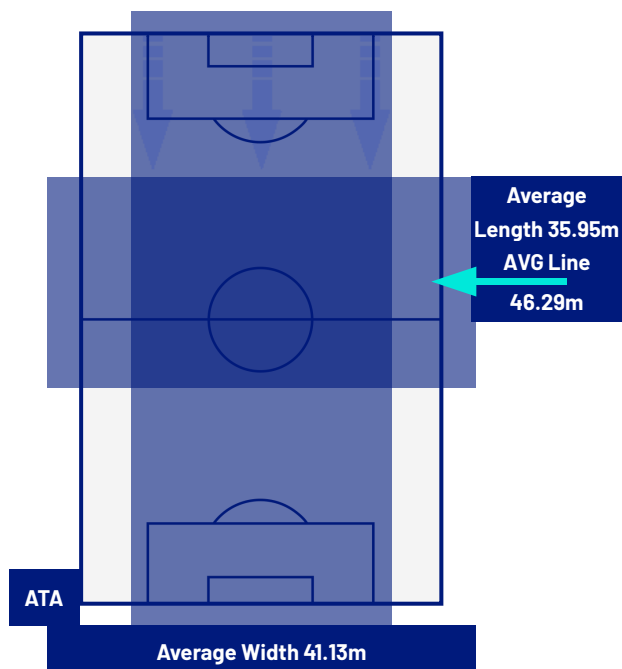

Bergamo 09/02/2026 NEW BALANCE ARENA 18:30

ATALANTA

2-1

CREMONESE

TEAM'S DEFENSE POSITION 1ST HALF

TEAM'S DEFENSE POSITION 2ND HALF

Bergamo 09/02/2026 NEW BALANCE ARENA 18:30

ATALANTA

2-1

CREMONESE

ATTEMPTS MAP

2	Goals	1
9	On target	2
8	Off target	6
11	Blocked	4

OPEN PLAY CROSSES MAP

11	Crosses completed	11
36	Total crosses	22
31	Accuracy (%)	50

717	Total Balls Played	606
300	DEFENSIVE	298
226	MIDFIELD	181
191	ATTACK ZONE	127