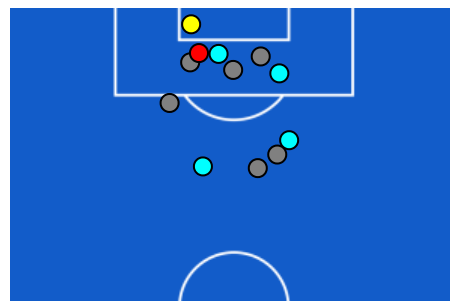

- Legend:
- | | | | | |
|------------------|-----------|------------|---------------------------|-----------|
| 1st Substitution | Player In | Player Out | Player In Substitution Of | Player In |
| 2nd Substitution | Player In | Player Out | Player In Substitution Of | Player In |
| 3rd Substitution | Player In | Player Out | Player In Substitution Of | Player In |
| 4th Substitution | Player In | Player Out | Player In Substitution Of | Player In |
| 5th Substitution | Player In | Player Out | Player In Substitution Of | Player In |

Bergamo 09/02/2026 NEW BALANCE ARENA 18:30

ATALANTA

2-1

CREMONESE

TEAM'S DEFENSE POSITION 1ST HALF

TEAM'S DEFENSE POSITION 2ND HALF

Bergamo 09/02/2026 NEW BALANCE ARENA 18:30

ATALANTA

2-1

CREMONESE

ATTEMPTS MAP

2	Goals	1
9	On target	2
8	Off target	6
11	Blocked	4

OPEN PLAY CROSSES MAP

11	Crosses completed	11
36	Total crosses	22
31	Accuracy (%)	50

717	Total Balls Played	606
300	DEFENSIVE	298
226	MIDFIELD	181
191	ATTACK ZONE	127