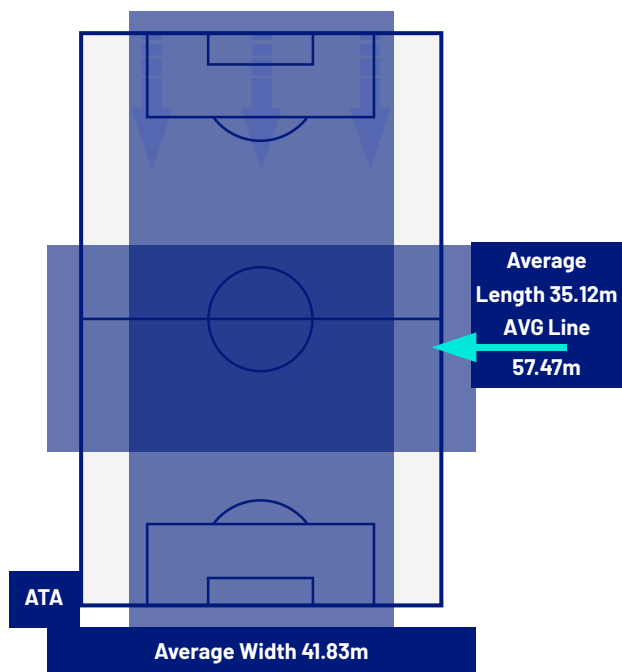

Bergamo 09/02/2026 NEW BALANCE ARENA 18:30

ATALANTA

2-1

CREMONESE

TEAM'S DEFENSE POSITION 1ST HALF

TEAM'S DEFENSE POSITION 2ND HALF

Bergamo 09/02/2026 NEW BALANCE ARENA 18:30

ATALANTA

2-1

CREMONESE

ATTEMPTS MAP

2	Goals	1
9	On target	2
8	Off target	6
11	Blocked	4

OPEN PLAY CROSSES MAP

11	Crosses completed	11
36	Total crosses	22
31	Accuracy (%)	50

717	Total Balls Played	606
300	DEFENSIVE	298
226	MIDFIELD	181
191	ATTACK ZONE	127