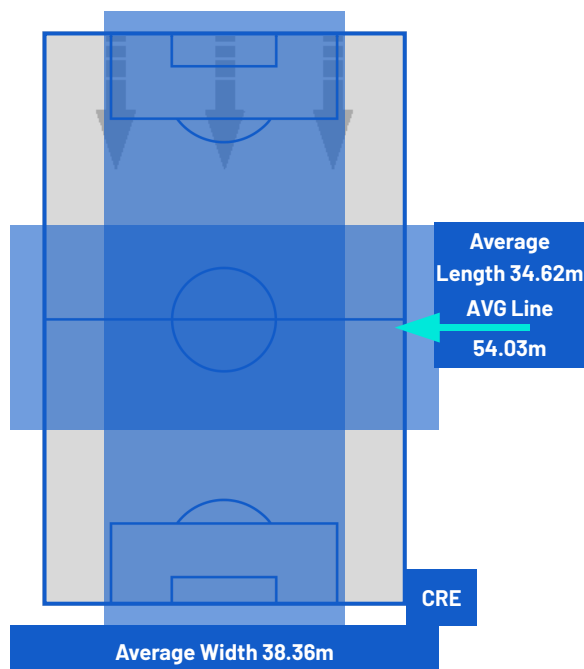

Bergamo 09/02/2026 NEW BALANCE ARENA 18:30

ATALANTA

2-1

CREMONESE

TEAM'S DEFENSE POSITION 1ST HALF

TEAM'S DEFENSE POSITION 2ND HALF

Bergamo 09/02/2026 NEW BALANCE ARENA 18:30

ATALANTA

2-1

CREMONESE

ATTEMPTS MAP

2	Goals	1
9	On target	2
8	Off target	6
11	Blocked	4

OPEN PLAY CROSSES MAP

11	Crosses completed	11
36	Total crosses	22
31	Accuracy (%)	50

717	Total Balls Played	606
300	DEFENSIVE	298
226	MIDFIELD	181
191	ATTACK ZONE	127