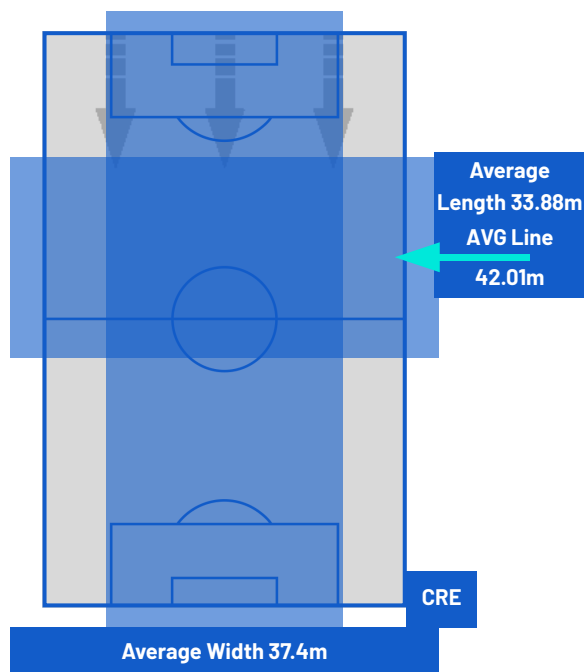

Bergamo 09/02/2026 NEW BALANCE ARENA 18:30

ATALANTA

2-1

CREMONESE

TEAM'S DEFENSE POSITION 1ST HALF

TEAM'S DEFENSE POSITION 2ND HALF

Bergamo 09/02/2026 NEW BALANCE ARENA 18:30

ATALANTA

2-1

CREMONESE

ATTEMPTS MAP

2	Goals	1
9	On target	2
8	Off target	6
11	Blocked	4

OPEN PLAY CROSSES MAP

11	Crosses completed	11
36	Total crosses	22
31	Accuracy (%)	50

717	Total Balls Played	606
300	DEFENSIVE	298
226	MIDFIELD	181
191	ATTACK ZONE	127