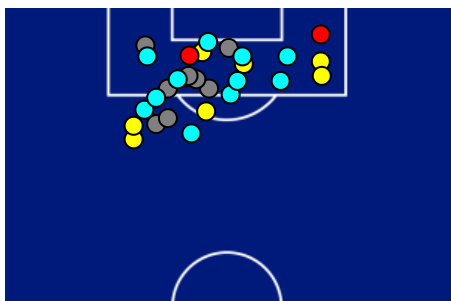

- Legend:
- | | | | | |
|------------------|-----------|------------|---------------------------|-----------|
| 1st Substitution | Player In | Player Out | Player In Substitution Of | Player In |
| 2nd Substitution | Player In | Player Out | Player In Substitution Of | Player In |
| 3rd Substitution | Player In | Player Out | Player In Substitution Of | Player In |
| 4th Substitution | Player In | Player Out | Player In Substitution Of | Player In |
| 5th Substitution | Player In | Player Out | Player In Substitution Of | Player In |

Bergamo 09/02/2026 NEW BALANCE ARENA 18:30

ATALANTA

2-1

CREMONESE

TEAM'S DEFENSE POSITION 1ST HALF

TEAM'S DEFENSE POSITION 2ND HALF

Bergamo 09/02/2026 NEW BALANCE ARENA 18:30

ATALANTA

2-1

CREMONESE

ATTEMPTS MAP

2	Goals	1
9	On target	2
8	Off target	6
11	Blocked	4

OPEN PLAY CROSSES MAP

11	Crosses completed	11
36	Total crosses	22
31	Accuracy (%)	50

717	Total Balls Played	606
300	DEFENSIVE	298
226	MIDFIELD	181
191	ATTACK ZONE	127