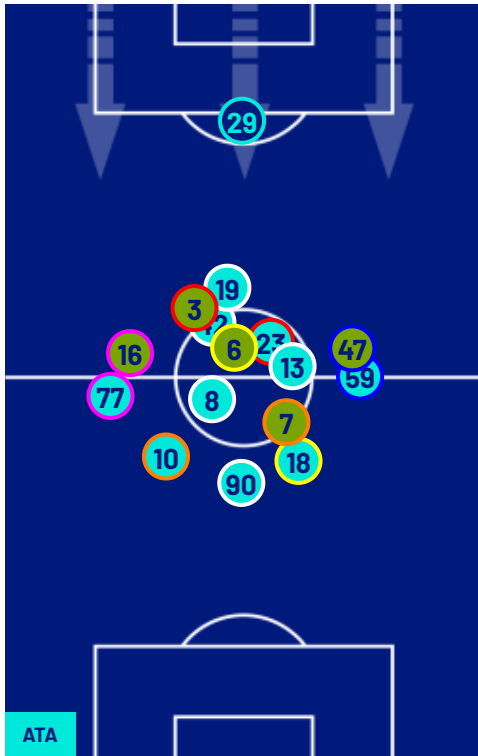

Jog:	0-7 km/h	Run:	7.1-15 km/h	Sprint:	15.1+ km/h	Jog + Run + Sprint:	Distance covered
TOP Sprinter:	Top four players per team						

Bergamo 09/02/2026 NEW BALANCE ARENA 18:30

ATALANTA

2-1

CREMONESE

PLAYERS AVERAGE POSITIONS

- Legend:
- | | | | | |
|------------------|-----------|------------|---------------------------|-----------|
| 1st Substitution | Player In | Player Out | Player In Substitution Of | Player In |
| 2nd Substitution | Player In | Player Out | Player In Substitution Of | Player In |
| 3rd Substitution | Player In | Player Out | Player In Substitution Of | Player In |
| 4th Substitution | Player In | Player Out | Player In Substitution Of | Player In |
| 5th Substitution | Player In | Player Out | Player In Substitution Of | Player In |