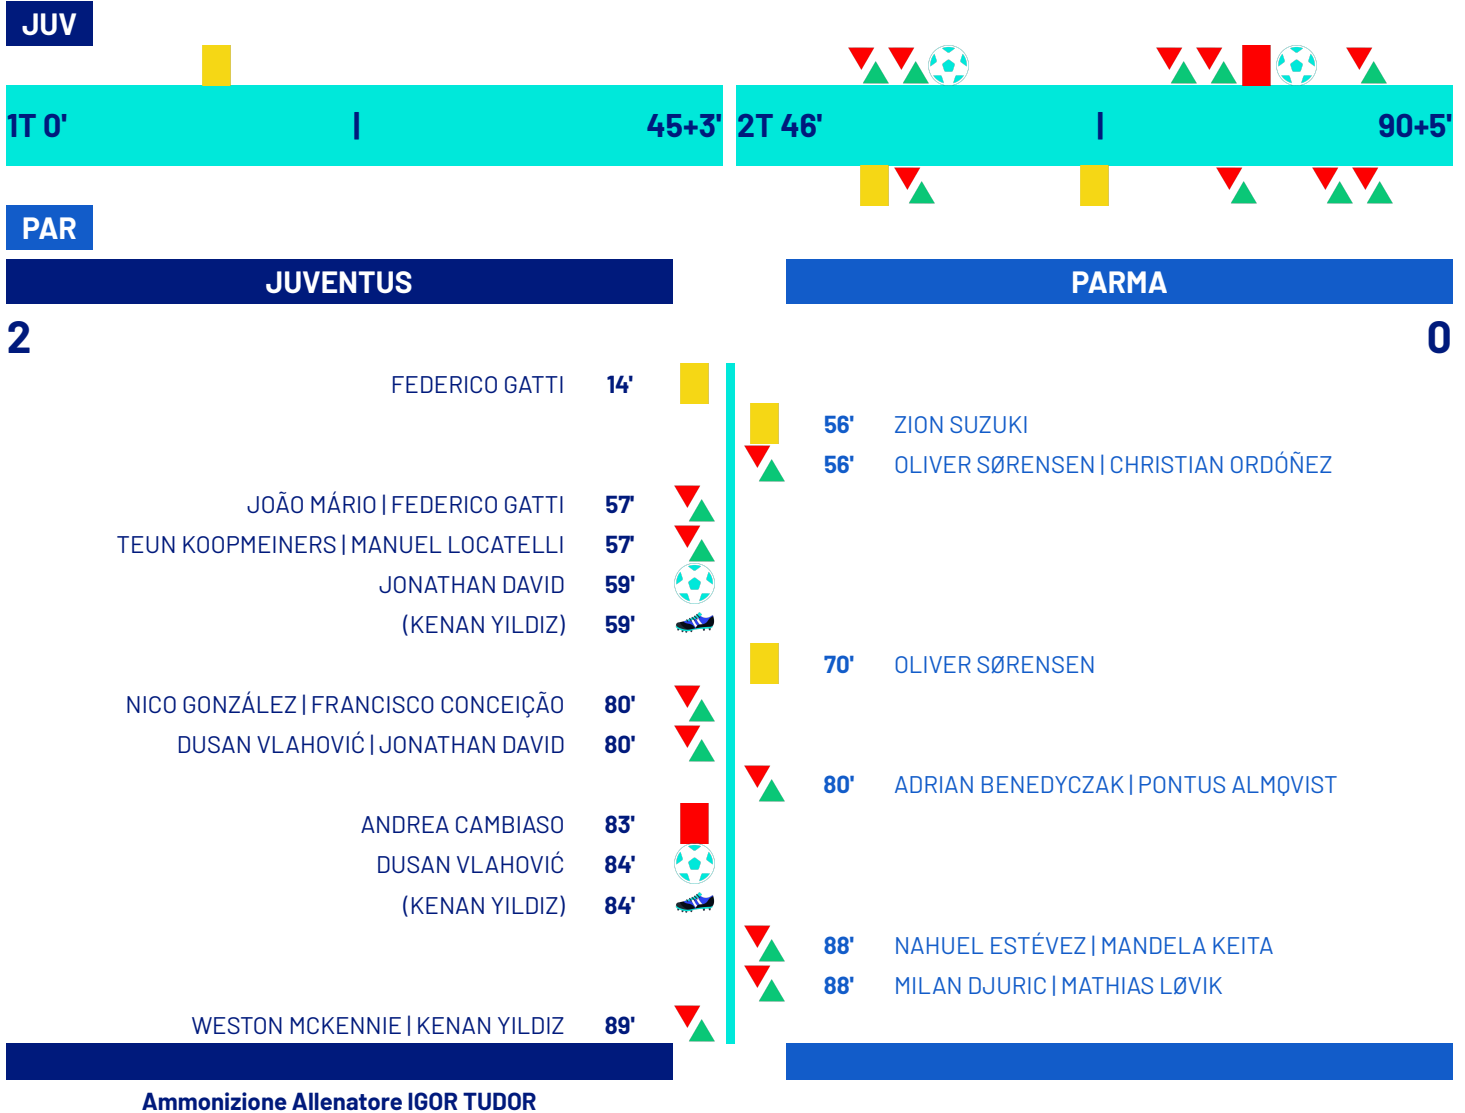

Giornata 1
SERIE A ENILIVE 2025-2026

MATCH REPORT

Torino 24/08/2025 ALLIANZ STADIUM 20:45

JUVENTUS

2-0

PARMA

CRONOLOGIA

Legenda:

- Gol
- Assist
- Rigore
- Ammonizioni
- Espulsione
- Sostituzione
- Doppia ammonizione
- Autogol

Giornata 1
SERIE A ENILIVE 2025-2026

MATCH REPORT

Torino 24/08/2025 ALLIANZ STADIUM 20:45

JUVENTUS

2-0

PARMA

TEMPO DI GIOCO

Tempo di gioco
effettivo:
56%

1° Tempo - 2° Tempo
25'46" - 27'53"

POSSESSO PALLA

JUVENTUS

PARMA

POSSESSO PALLA PER QUARTI

1T	0'-15'	2T	46'-60'
	75%	25%	30%
	16'-30'	61'-75'	
	65.54%	34.46%	38.32%
	31'-47'	76'-96'	
	62.4%	37.6%	54.42%

STATISTICHE SQUADRE

	JUV	PAR
Tiri	23	6
Tiri in porta	9	1
Tiri in porta da area	12	2
Pali		
Traverse		
Tiri fuori	8	2
Tiri respinti	6	3
Occasioni da gol	2	1
Passaggi chiave	20	4
Assist	2	
Falli fatti	9	13
Corner	6	6
Fuorigioco		
Cross completati/totali	11/23	4/24
Dribbling	18	9
Passaggi riusciti	486	223
Passaggi riusciti/tentati (%)	88	74
Passaggi riusciti in ultimo terzo	197	35
Palloni giocati in avanti riusciti	297	77
Passaggi lunghi	45	38
Parate	1	7
Recuperi	62	55