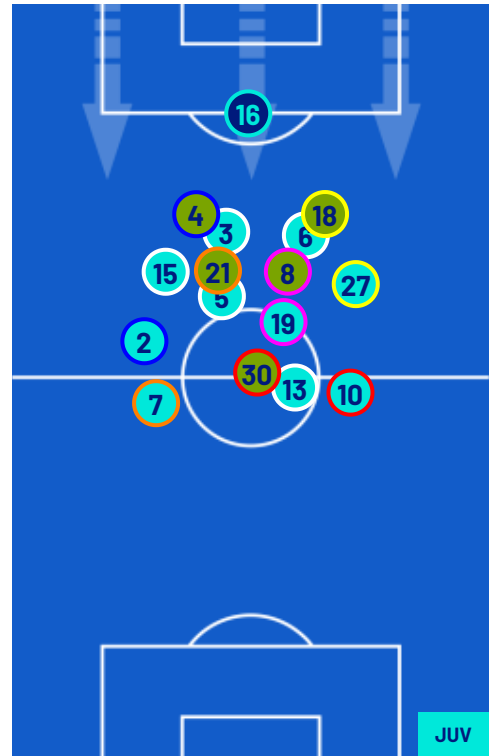

Jog:	0-7 km/h	Run:	7.1-15 km/h	Sprint:	15.1+ km/h	Jog + Run + Sprint:	Distance covered
TOP Sprinter:	Top four players per team						

Bergamo 11/04/2026 NEW BALANCE ARENA 20:45

**ATALANTA**

**0-1**

**JUVENTUS**

## PLAYERS AVERAGE POSITIONS

- Legend:
- |                  |           |            |                           |           |
|------------------|-----------|------------|---------------------------|-----------|
| 1st Substitution | Player In | Player Out | Player In Substitution Of | Player In |
| 2nd Substitution | Player In | Player Out | Player In Substitution Of | Player In |
| 3rd Substitution | Player In | Player Out | Player In Substitution Of | Player In |
| 4th Substitution | Player In | Player Out | Player In Substitution Of | Player In |
| 5th Substitution | Player In | Player Out | Player In Substitution Of | Player In |