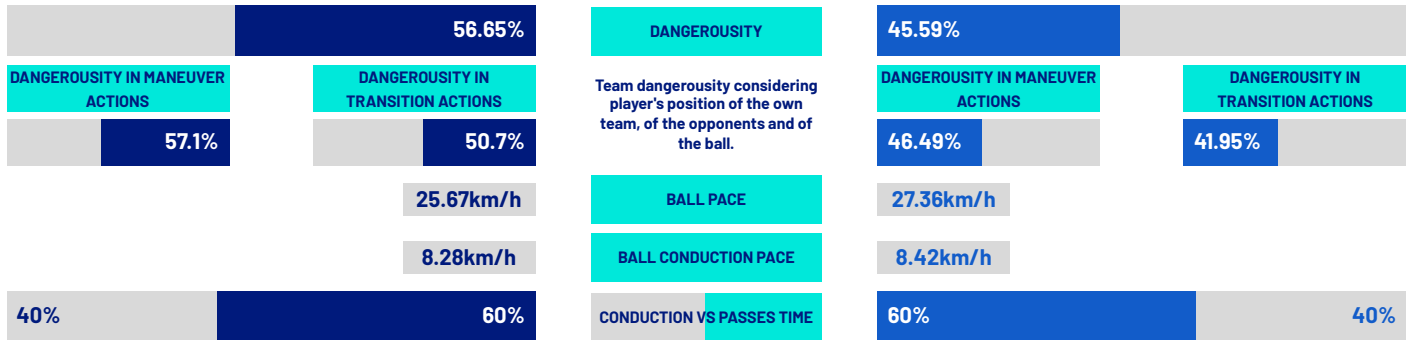

Bergamo 11/04/2026 NEW BALANCE ARENA 20:45

ATALANTA

0-1

JUVENTUS

TEAM INDICATORS

RECORDMEN

PASS GAIN

Number of players overtaken by a vertical pass (only successful passes are considered).

It shows how much a player tends to overcome the opponent's pressure lines.

1	29	MARCO CARNESECCHI	3.85	1	18	FILIP KOSTIĆ	4.67
2	18	GIACOMO RASPADORI	3.18	2	16	MICHELE DI GREGORIO	4.58
3	15	MARTEN DE ROON	3	3	4	FEDERICO GATTI	4
4	59	NICOLA ZALEWSKI	3	4	13	JÉRÉMIE BOGA	3.11
5	17	CHARLES DE KETELAERE	2.97	5	15	PIERRE KALULU	3.11

PASS RISK

Measures the player's propensity to risk the pass (only successful passes are considered).

1	29	MARCO CARNESECCHI	37.47%	1	21	FABIO MIRETTI	40%
2	18	GIACOMO RASPADORI	37.13%	2	18	FILIP KOSTIĆ	33.33%
3	47	LORENZO BERNASCONI	29.58%	3	16	MICHELE DI GREGORIO	28%
4	90	NIKOLA KRSTOVIĆ	21.5%	4	27	ANDREA CAMBIASO	27.83%
5	59	NICOLA ZALEWSKI	18.67%	5	2	EMIL HOLM	25.31%

RECEIVED PRESSURE

How much the player with the ball is pressed by the opposite team.

It depends on the speed, running direction and distance from the opponent who is at a shorter distance.

1	9	GIANLUCA SCAMACCA	80.63%	1	30	JONATHAN DAVID	72.07%
2	90	NIKOLA KRSTOVIĆ	68.19%	2	21	FABIO MIRETTI	71.46%
3	18	GIACOMO RASPADORI	61.61%	3	8	TEUN KOOPMEINERS	67.73%
4	17	CHARLES DE KETELAERE	60.22%	4	19	KHÉPHREN THURAM	61.9%
5	13	ÉDERSON	56.86%	5	5	MANUEL LOCATELLI	57.9%

PASS AVAILABILITY

Ability of a player to get away from opponents to receive the ball.

It is computed for all the teammates of the player in possession.

1	16	RAOUL BELLANOVA	83.99%	1	6	LLOYD KELLY	80.88%
2	19	BERAT DJIMSITI	82.48%	2	3	BREMER	80.61%
3	47	LORENZO BERNASCONI	82.25%	3	18	FILIP KOSTIĆ	77.01%
4	69	HONEST AHANOR	81.19%	4	4	FEDERICO GATTI	76.79%
5	23	SEAD KOLAŠINAC	79.13%	5	27	ANDREA CAMBIASO	74.69%