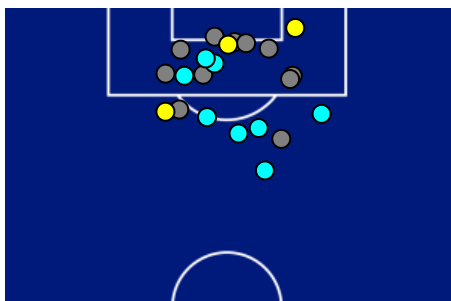

## TEAM'S DEFENSE POSITION 1ST HALF

## TEAM'S DEFENSE POSITION 2ND HALF

Bergamo 11/04/2026 NEW BALANCE ARENA 20:45

**ATALANTA**

**0-1**

**JUVENTUS**

## ATTEMPTS MAP

0	Goals	1
3	On target	1
10	Off target	3
11	Blocked	2