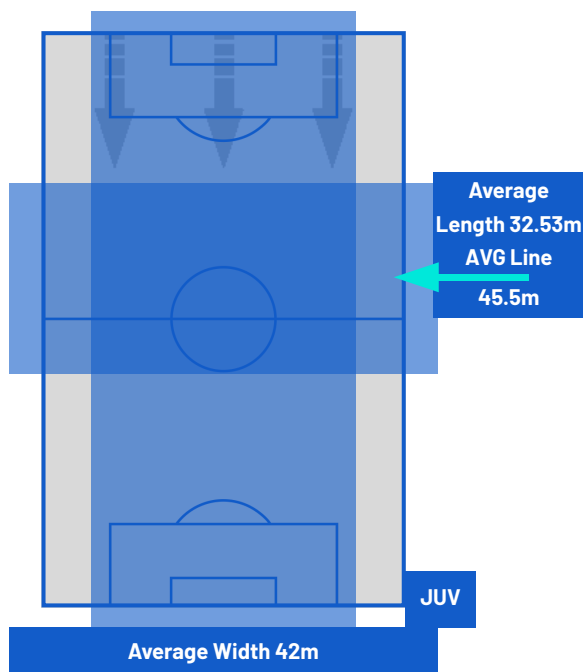

## PLAYERS AVERAGE POSITIONS

- Legend:
- |                  |           |            |                           |           |
|------------------|-----------|------------|---------------------------|-----------|
| 1st Substitution | Player In | Player Out | Player In Substitution Of | Player In |
| 2nd Substitution | Player In | Player Out | Player In Substitution Of | Player In |
| 3rd Substitution | Player In | Player Out | Player In Substitution Of | Player In |
| 4th Substitution | Player In | Player Out | Player In Substitution Of | Player In |
| 5th Substitution | Player In | Player Out | Player In Substitution Of | Player In |

## TEAM'S DEFENSE POSITION 1ST HALF