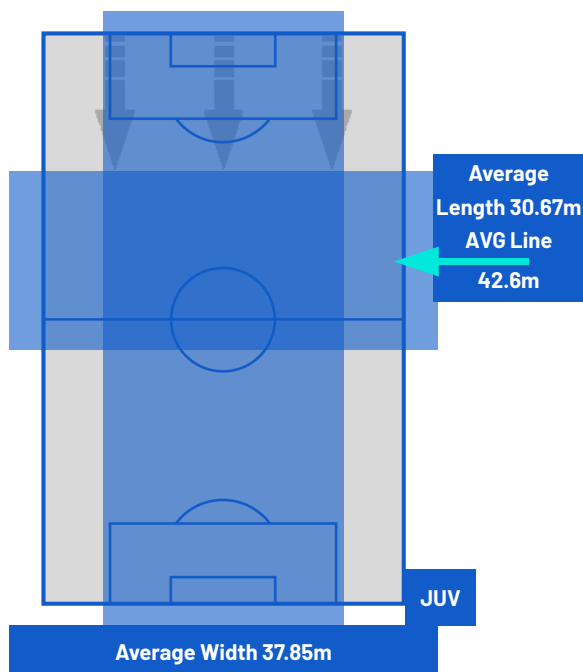

TEAM'S DEFENSE POSITION 2ND HALF