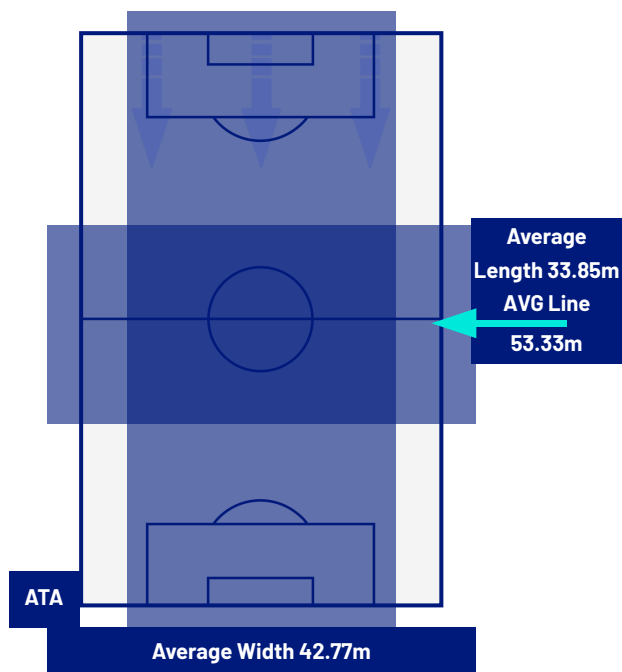

## PLAYERS AVERAGE POSITIONS

- Legend:
- |                  |           |            |                           |           |
|------------------|-----------|------------|---------------------------|-----------|
| 1st Substitution | Player In | Player Out | Player In Substitution Of | Player In |
| 2nd Substitution | Player In | Player Out | Player In Substitution Of | Player In |
| 3rd Substitution | Player In | Player Out | Player In Substitution Of | Player In |
| 4th Substitution | Player In | Player Out | Player In Substitution Of | Player In |
| 5th Substitution | Player In | Player Out | Player In Substitution Of | Player In |

## TEAM'S DEFENSE POSITION 1ST HALF