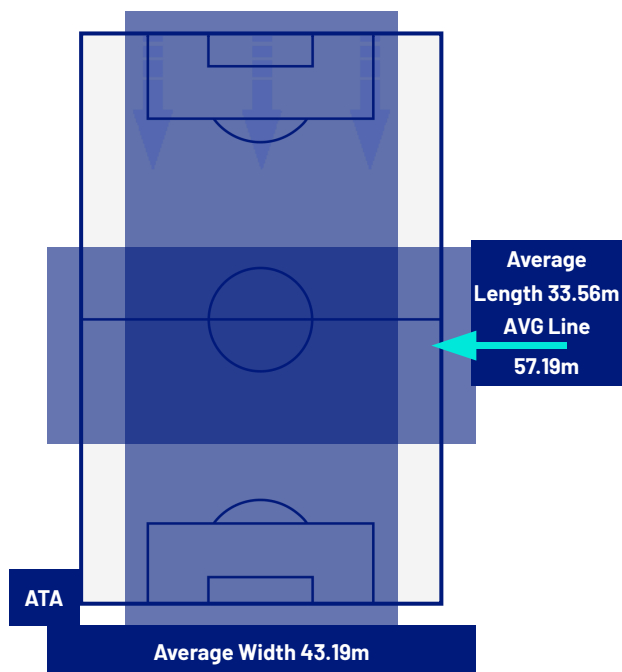

TEAM'S DEFENSE POSITION 2ND HALF