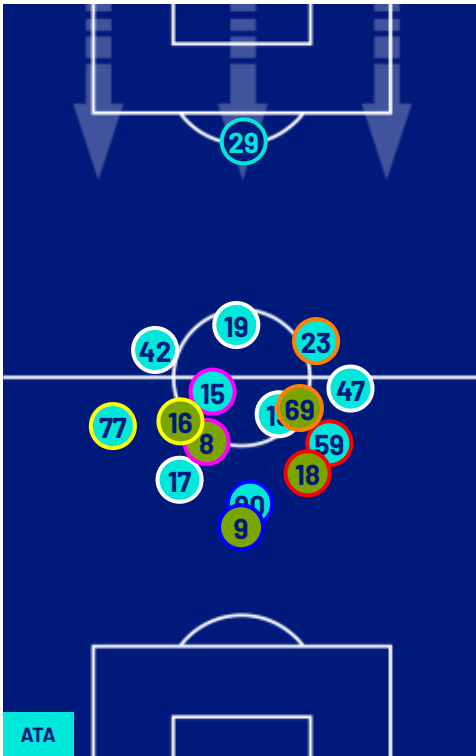

Jog:	0-7 km/h	Run:	7.1-15 km/h	Sprint:	15.1+ km/h	Jog + Run + Sprint:	Distance covered
TOP Sprinter:	Top four players per team						

Bergamo 11/04/2026 NEW BALANCE ARENA 20:45

**ATALANTA**

**0-1**

**JUVENTUS**

## PLAYERS AVERAGE POSITIONS

- Legend:
- |                  |           |            |                           |           |
|------------------|-----------|------------|---------------------------|-----------|
| 1st Substitution | Player In | Player Out | Player In Substitution Of | Player In |
| 2nd Substitution | Player In | Player Out | Player In Substitution Of | Player In |
| 3rd Substitution | Player In | Player Out | Player In Substitution Of | Player In |
| 4th Substitution | Player In | Player Out | Player In Substitution Of | Player In |
| 5th Substitution | Player In | Player Out | Player In Substitution Of | Player In |