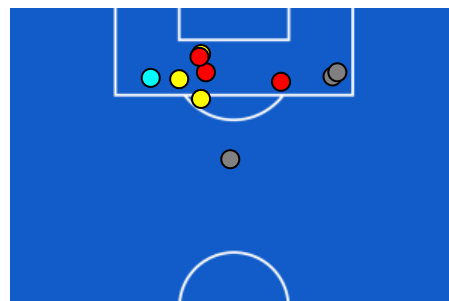

Reggio Emilia 17/05/2026 MAPEI STADIUM 20:45

SASSUOLO

2-3

LECCE

ATTEMPTS MAP

2	Goals	3
6	On target	6
5	Off target	3
3	Blocked	1

OPEN PLAY CROSSES MAP

3	Crosses completed	4
14	Total crosses	24
21	Accuracy (%)	17

924	Total Balls Played	523
283	DEFENSIVE	190
377	MIDFIELD	189
264	ATTACK ZONE	144