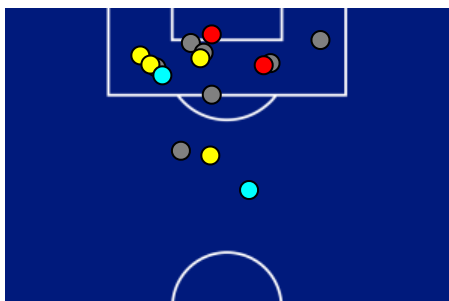

Reggio Emilia 17/05/2026 MAPEI STADIUM 20:45

SASSUOLO

2-3

LECCE

ATTEMPTS MAP

2	Goals	3
6	On target	6
5	Off target	3
3	Blocked	1