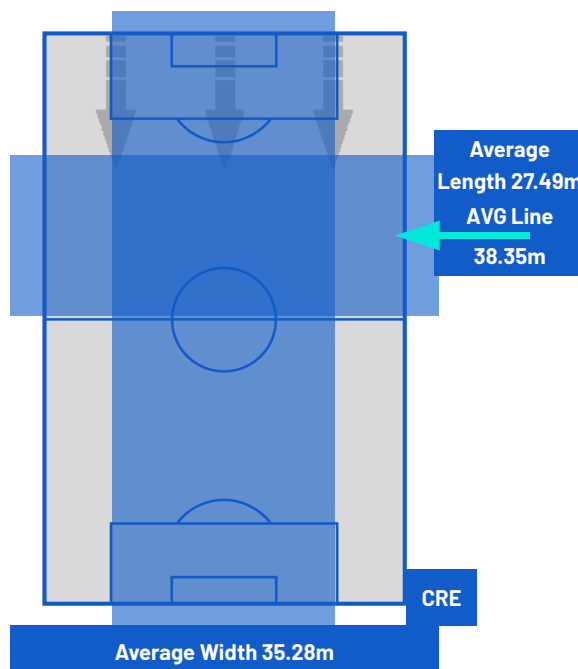

TEAM'S DEFENSE POSITION 2ND HALF