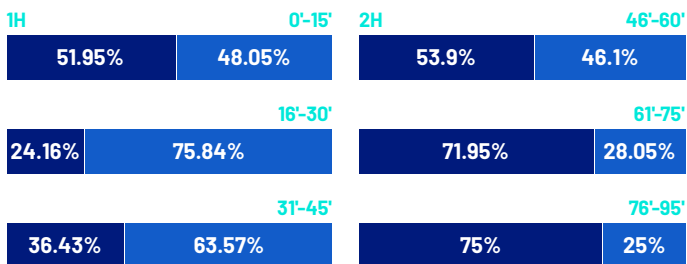

QUARTERS BALL POSSESSION

TEAM STATS

	PAR	CRE
Attempts	8	6
Attempts on target	1	4
Attempts on target from penalty box	3	3
Post		
Bar		
Attempts off target	4	2
Blocked Shots	3	
Scoring Chances		
Key Passes	5	4
Assists		1
Fouls Committed	20	15
Corners	3	1
Offsides		3
Cross Completed/Total	6/22	1/9
Dribbling	7	1
Passes Completed	354	342
Passes Completed/Attempted (%)	81	81
Passes Final Third	54	27
Balls played forward	151	102
Long Passes	27	42
Saves	2	1
Gained Possessions	32	35