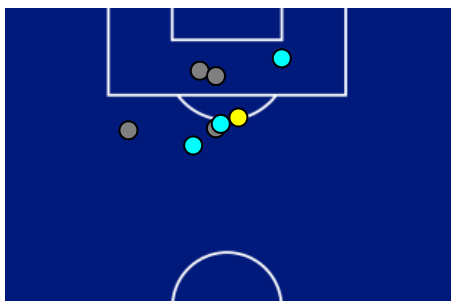

- Legend:
- | | | | | |
|------------------|-------------|--------------|-----------------------------|---|
| 1st Substitution | ● Player In | ● Player Out | ■ Player In Substitution Of | ● |
| 2nd Substitution | ● Player In | ● Player Out | ■ Player In Substitution Of | ● |
| 3rd Substitution | ● Player In | ● Player Out | ■ Player In Substitution Of | ● |
| 4th Substitution | ● Player In | ● Player Out | ■ Player In Substitution Of | ● |
| 5th Substitution | ● Player In | ● Player Out | ■ Player In Substitution Of | ● |

Parma 21/03/2026 ENNIO TARDINI 15:00

PARMA

0-2

CREMONESE

TEAM'S DEFENSE POSITION 1ST HALF

TEAM'S DEFENSE POSITION 2ND HALF

Parma 21/03/2026 ENNIO TARDINI 15:00

PARMA

0-2

CREMONESE

ATTEMPTS MAP

0	Goals	2
1	On target	4
4	Off target	2
3	Blocked	0

OPEN PLAY CROSSES MAP

6	Crosses completed	1
22	Total crosses	9
27	Accuracy (%)	11

618	Total Balls Played	615
174	DEFENSIVE	298
283	MIDFIELD	241
161	ATTACK ZONE	76