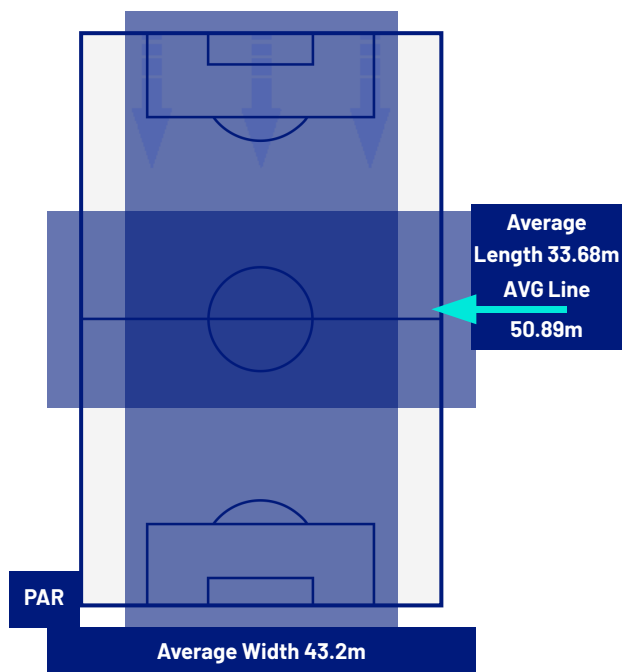

Parma 21/03/2026 ENNIO TARDINI 15:00

PARMA

0-2

CREMONESE

TEAM'S DEFENSE POSITION 1ST HALF