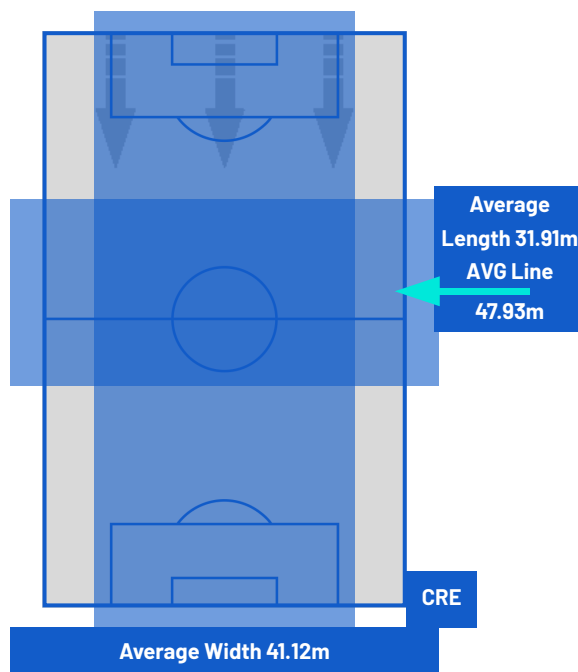

Parma 21/03/2026 ENNIO TARDINI 15:00

PARMA

0-2

CREMONESE

TEAM'S DEFENSE POSITION 1ST HALF