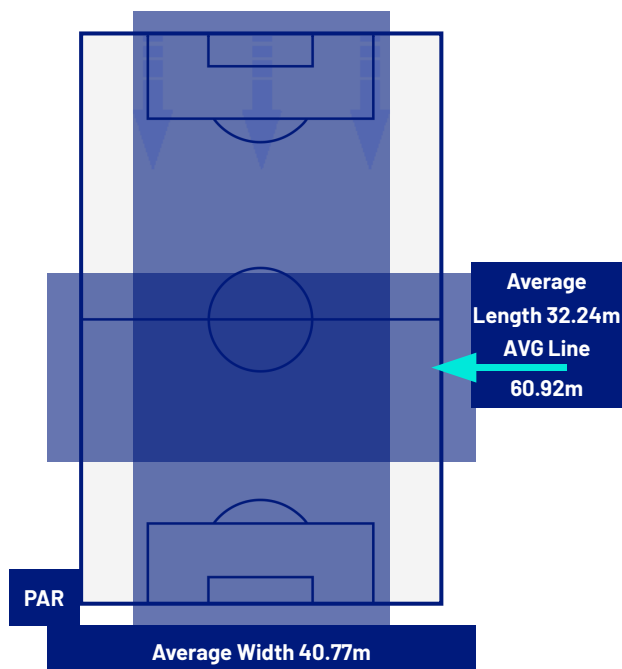

TEAM'S DEFENSE POSITION 2ND HALF