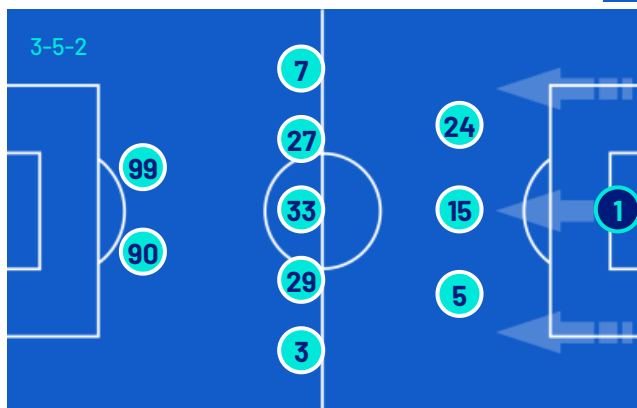

Bench

(GK)	SILVESTRI	16
(GK)	NAVA	69
	THORSBY	2
	BARBIERI	4
	DJURIC	9
	VARDY	10
	FLORIANI M.	22
	CECCHERINI	23
	FAYE	30
	PAYERO	32
	FOLINO	55
	OKEREKE	77

Head Coach: **CARLOS GARCIA CUESTA**

Head Coach: **MARCO GIAMPAOLO**

Referee: **MICHAEL FABBRI**
Assistant referee: **ALESSANDRO CIPRESSA**
Assistant referee: **DAISUKE EMANUELE**
Assistant referee: **YOSHIKAWA**

Fourth official: **SIMONE GALIPO'**
V.A.R.: **DANIELE PATERNA**
A.V.A.R.: **MARCO DI BELLO**