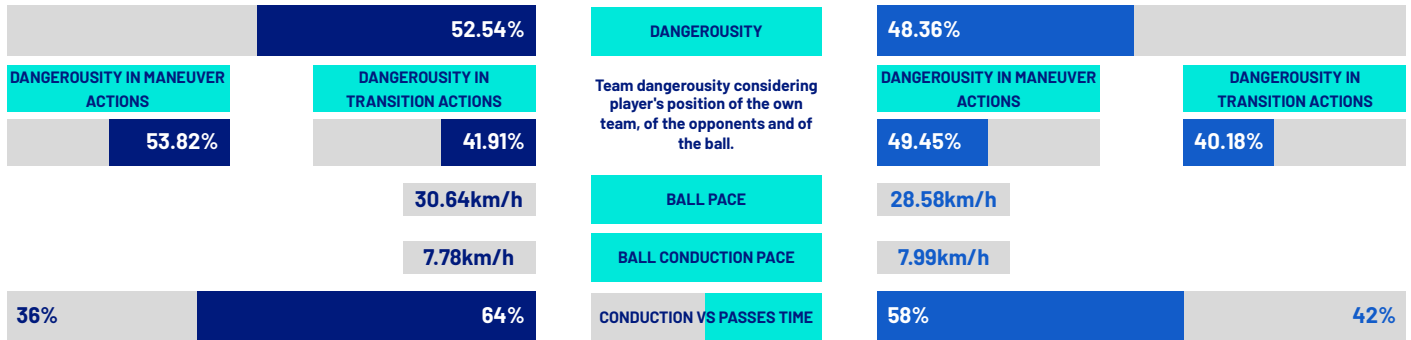

Parma 21/03/2026 ENNIO TARDINI 15:00

PARMA

0-2

CREMONESE

TEAM INDICATORS

RECORDMEN

PASS GAIN

Number of players overtaken by a vertical pass (only successful passes are considered).

It shows how much a player tends to overcome the opponent's pressure lines.

1	31	ZION SUZUKI	5.67	1	1	EMIL AUDERO	4.39
2	17	JACOB ONDREJKA	3.14	2	5	SEBASTIANO LUPERTO	3.38
3	14	EMANUELE VALERI	3.08	3	99	ANTONIO SANABRIA	3.13
4	9	MATEO PELLEGRINO	3	4	4	TOMMASO BARBIERI	3
5	16	MANDELA KEITA	2.17	5	7	ALESSIO ZERBIN	2.73

PASS RISK

Measures the player's propensity to risk the pass (only successful passes are considered).

1	9	MATEO PELLEGRINO	66%	1	4	TOMMASO BARBIERI	52.5%
2	17	JACOB ONDREJKA	38.33%	2	1	EMIL AUDERO	39.28%
3	14	EMANUELE VALERI	21.38%	3	99	ANTONIO SANABRIA	34.38%
4	39	ALESSANDRO CIRCATI	19.81%	4	27	JARI VANDEPUTTE	24.33%
5	27	SASCHA BRITSCHGI	19.25%	5	5	SEBASTIANO LUPERTO	21.1%

RECEIVED PRESSURE

How much the player with the ball is pressed by the opposite team.

It depends on the speed, running direction and distance from the opponent who is at a shorter distance.

1	23	NESTA ELPHEGE	87.92%	1	99	ANTONIO SANABRIA	72.36%
2	9	MATEO PELLEGRINO	78.11%	2	10	JAMIE VARDY	71.95%
3	21	GAETANO ORISTANIO	68.14%	3	32	MARTÍN PAYERO	69.91%
4	22	OLIVER SØRENSEN	65.58%	4	55	FRANCESCO FOLINO	68.62%
5	17	JACOB ONDREJKA	59.32%	5	2	MORTEN THORSBY	65.61%

PASS AVAILABILITY

Ability of a player to get away from opponents to receive the ball.

It is computed for all the teammates of the player in possession.

1	27	SASCHA BRITSCHGI	82.96%	1	5	SEBASTIANO LUPERTO	76.74%
2	8	NAHUEL ESTÉVEZ	79.94%	2	15	MATTEO BIANCHETTI	75.51%
3	5	LAUTARO VALENTI	79.68%	3	24	FILIPPO TERRACCIANO	73.68%
4	39	ALESSANDRO CIRCATI	79.17%	4	3	GIUSEPPE PEZZELLA	71.85%
5	14	EMANUELE VALERI	77.61%	5	29	YOUSSEF MALEH	64.99%