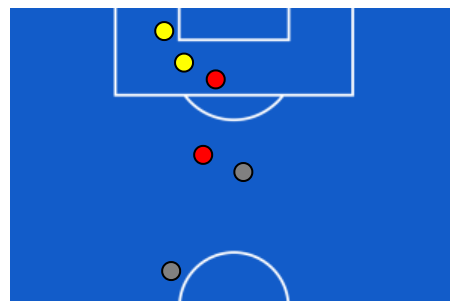

- Legend:
- | | | | | |
|------------------|-------------|--------------|-----------------------------|---|
| 1st Substitution | ● Player In | ● Player Out | ■ Player In Substitution Of | ● |
| 2nd Substitution | ● Player In | ● Player Out | ■ Player In Substitution Of | ● |
| 3rd Substitution | ● Player In | ● Player Out | ■ Player In Substitution Of | ● |
| 4th Substitution | ● Player In | ● Player Out | ■ Player In Substitution Of | ● |
| 5th Substitution | ● Player In | ● Player Out | ■ Player In Substitution Of | ● |

0-2

CREMONESE

ATTEMPTS MAP

0	Goals	2
1	On target	4
4	Off target	2
3	Blocked	0

OPEN PLAY CROSSES MAP

6	Crosses completed	1
22	Total crosses	9
27	Accuracy (%)	11

618	Total Balls Played	615
174	DEFENSIVE	298
283	MIDFIELD	241
161	ATTACK ZONE	76