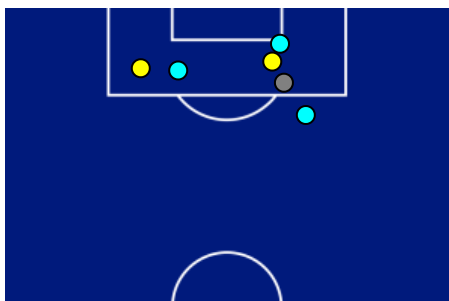

## PLAYERS AVERAGE POSITIONS

- Legend:
- |                  |           |            |                           |           |
|------------------|-----------|------------|---------------------------|-----------|
| 1st Substitution | Player In | Player Out | Player In Substitution Of | Player In |
| 2nd Substitution | Player In | Player Out | Player In Substitution Of | Player In |
| 3rd Substitution | Player In | Player Out | Player In Substitution Of | Player In |
| 4th Substitution | Player In | Player Out | Player In Substitution Of | Player In |
| 5th Substitution | Player In | Player Out | Player In Substitution Of | Player In |

Lecce 29/08/2025 ETTORE GIARDINIERO - VIA DEL MARE 20:45

**LECCE**

**0-2**

**MILAN**

## ATTEMPTS MAP

0	Goals	2
2	On target	7
1	Off target	5
3	Blocked	2