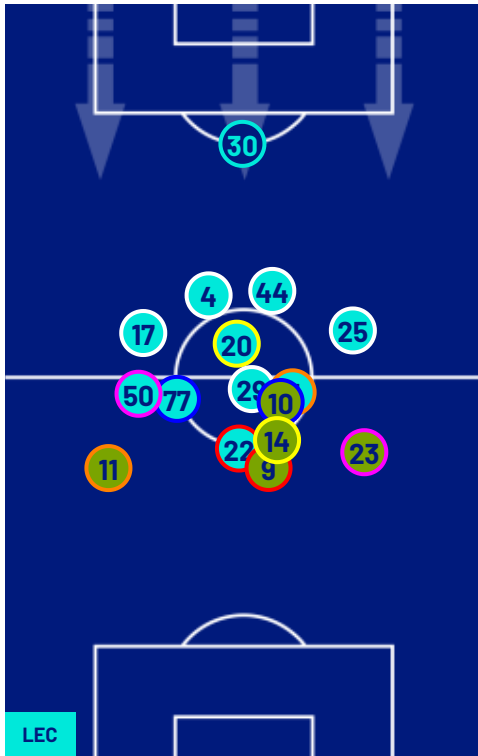

# MATCH REPORT

Lecce 29/08/2025 ETTORE GIARDINIERO - VIA DEL MARE 20:45

LECCE

0-2

MILAN

## PLAYERS AVERAGE POSITIONS

- Legend:
- |                  |           |            |                           |           |
|------------------|-----------|------------|---------------------------|-----------|
| 1st Substitution | Player In | Player Out | Player In Substitution Of | Player In |
| 2nd Substitution | Player In | Player Out | Player In Substitution Of | Player In |
| 3rd Substitution | Player In | Player Out | Player In Substitution Of | Player In |
| 4th Substitution | Player In | Player Out | Player In Substitution Of | Player In |
| 5th Substitution | Player In | Player Out | Player In Substitution Of | Player In |