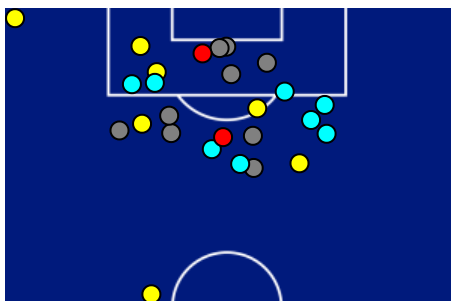

Parma 15/02/2026 ENNIO TARDINI 15:00

PARMA

2-1

HELLAS VERONA

ATTEMPTS MAP

2	Goals	1
9	On target	1
8	Off target	1
8	Blocked	1