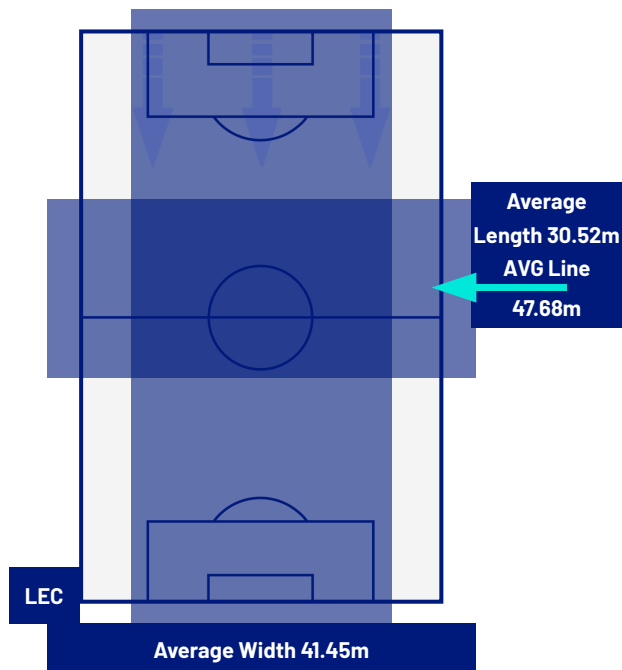

TEAM'S DEFENSE POSITION 2ND HALF