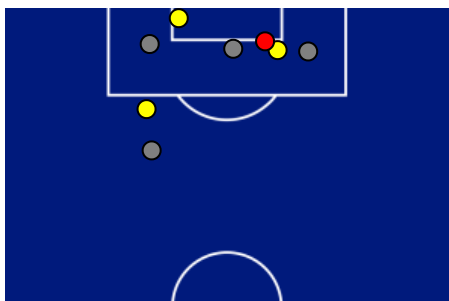

PLAYERS AVERAGE POSITIONS

- Legend:
- | | | | | |
|------------------|-----------|------------|---------------------------|-----------|
| 1st Substitution | Player In | Player Out | Player In Substitution Of | Player In |
| 2nd Substitution | Player In | Player Out | Player In Substitution Of | Player In |
| 3rd Substitution | Player In | Player Out | Player In Substitution Of | Player In |
| 4th Substitution | Player In | Player Out | Player In Substitution Of | Player In |
| 5th Substitution | Player In | Player Out | Player In Substitution Of | Player In |

Lecce 24/05/2026 ETTORE GIARDINIERO - VIA DEL MARE 20:45

LECCE

1-0

GENOA

TEAM'S DEFENSE POSITION 1ST HALF

TEAM'S DEFENSE POSITION 2ND HALF

Lecce 24/05/2026 ETTORE GIARDINIERO - VIA DEL MARE 20:45

LECCE

1-0

GENOA

ATTEMPTS MAP

1	Goals	0
4	On target	1
3	Off target	3
0	Blocked	3

OPEN PLAY CROSSES MAP

2	Crosses completed	5
15	Total crosses	24
13	Accuracy (%)	21

484	Total Balls Played	752
153	DEFENSIVE	304
211	MIDFIELD	315
120	ATTACK ZONE	133