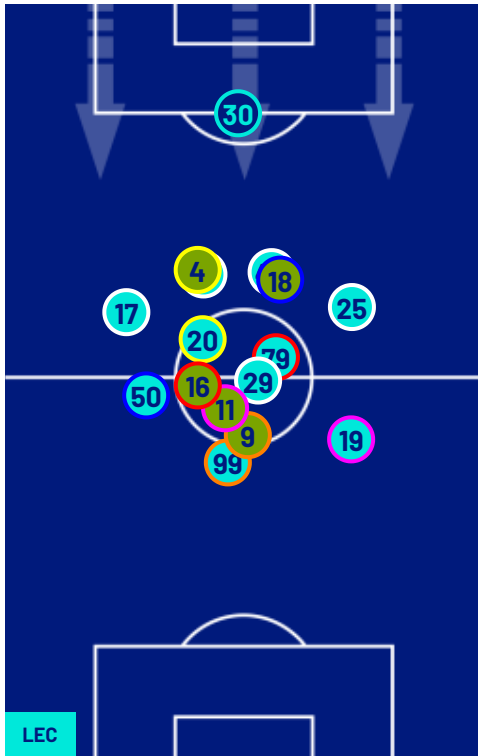

Jog:	0-7 km/h	Run:	7.1-15 km/h	Sprint:	15.1+ km/h	Jog + Run + Sprint:	Distance covered
TOP Sprinter:	Top five players per team						

Lecce 24/05/2026 ETTORE GIARDINIERO - VIA DEL MARE 20:45

LECCE

1-0

GENOA

PLAYERS AVERAGE POSITIONS

- Legend:
- | | | | | |
|------------------|-----------|------------|---------------------------|-----------|
| 1st Substitution | Player In | Player Out | Player In Substitution Of | Player In |
| 2nd Substitution | Player In | Player Out | Player In Substitution Of | Player In |
| 3rd Substitution | Player In | Player Out | Player In Substitution Of | Player In |
| 4th Substitution | Player In | Player Out | Player In Substitution Of | Player In |
| 5th Substitution | Player In | Player Out | Player In Substitution Of | Player In |