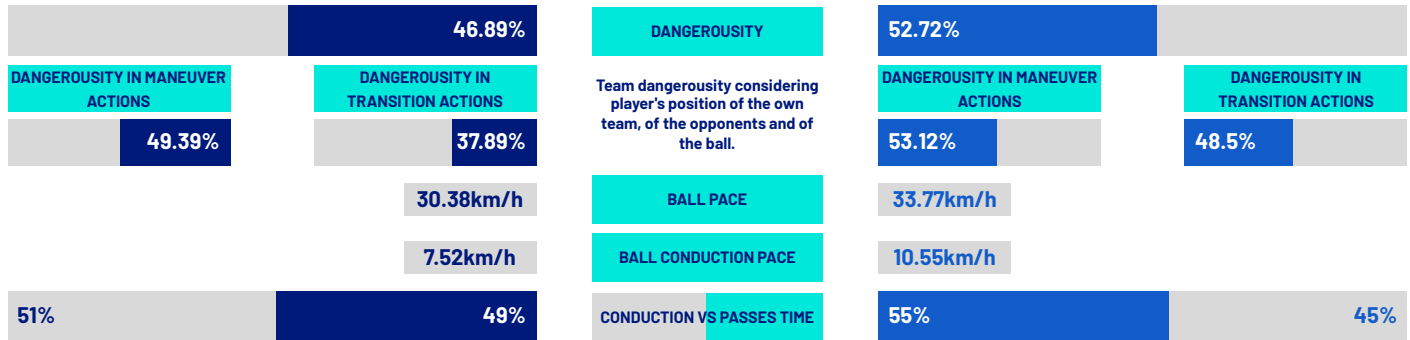

Lecce 24/05/2026 ETTORE GIARDINIERO - VIA DEL MARE 20:45

LECCE

1-0

GENOA

COACH

TEAM INDICATORS

RECORDMEN

PASS GAIN