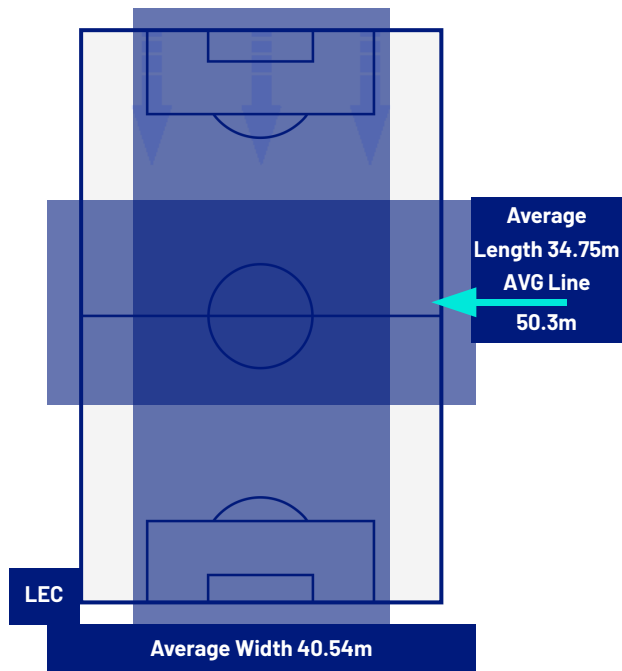

Lecce 24/05/2026 ETTORE GIARDINIERO - VIA DEL MARE 20:45

LECCE

1-0

GENOA

TEAM'S DEFENSE POSITION 1ST HALF