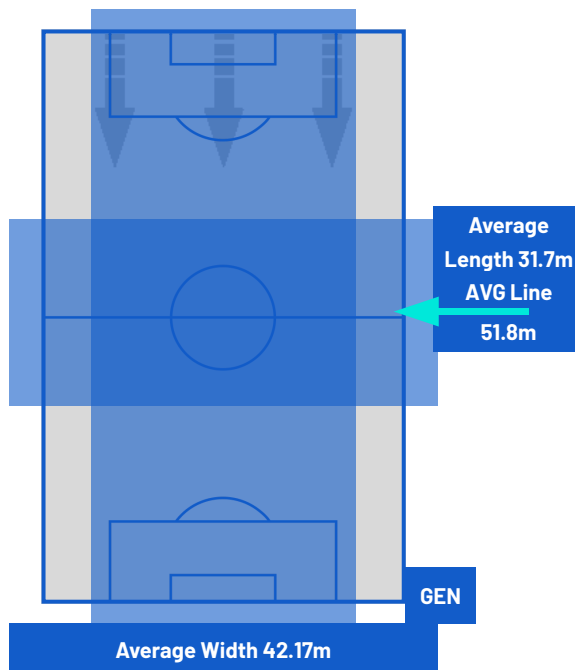

TEAM'S DEFENSE POSITION 2ND HALF