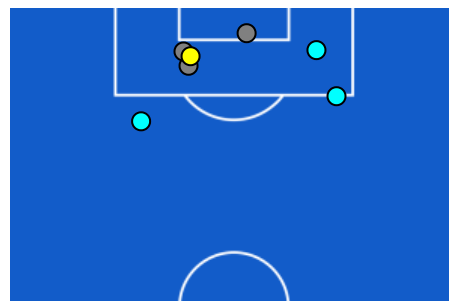

PLAYERS AVERAGE POSITIONS

- Legend:
- | | | | | |
|------------------|-----------|------------|---------------------------|-----------|
| 1st Substitution | Player In | Player Out | Player In Substitution Of | Player In |
| 2nd Substitution | Player In | Player Out | Player In Substitution Of | Player In |
| 3rd Substitution | Player In | Player Out | Player In Substitution Of | Player In |
| 4th Substitution | Player In | Player Out | Player In Substitution Of | Player In |
| 5th Substitution | Player In | Player Out | Player In Substitution Of | Player In |

Lecce 24/05/2026 ETTORE GIARDINIERO - VIA DEL MARE 20:45

LECCE

1-0

GENOA

TEAM'S DEFENSE POSITION 1ST HALF

TEAM'S DEFENSE POSITION 2ND HALF

Lecce 24/05/2026 ETTORE GIARDINIERO - VIA DEL MARE 20:45

LECCE

1-0

GENOA

ATTEMPTS MAP

1	Goals	0
4	On target	1
3	Off target	3
0	Blocked	3

OPEN PLAY CROSSES MAP

2	Crosses completed	5
15	Total crosses	24
13	Accuracy (%)	21

484	Total Balls Played	752
153	DEFENSIVE	304
211	MIDFIELD	315
120	ATTACK ZONE	133

Lecce 24/05/2026 ETTORE GIARDINIERO - VIA DEL MARE 20:45

LECCE

1-0

GENOA

KEY PLAYERS

 SANTIAGO DANIEL PIEROTTI	50
Position	Midfielder
Date of birth	03/04/2001
Nationality	ARG

 MORTEN WETCHE FRENDRUP	32
Position	Midfielder
Date of birth	07/04/2001
Nationality	DEN