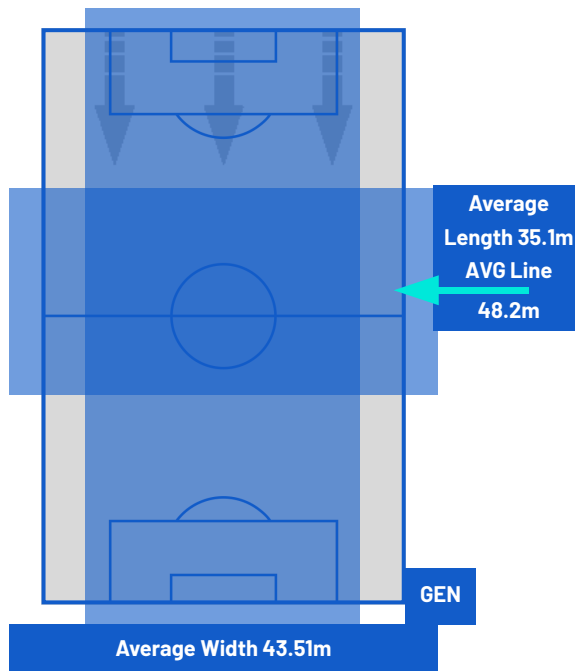

Lecce 24/05/2026 ETTORE GIARDINIERO - VIA DEL MARE 20:45

LECCE

1-0

GENOA

TEAM'S DEFENSE POSITION 1ST HALF