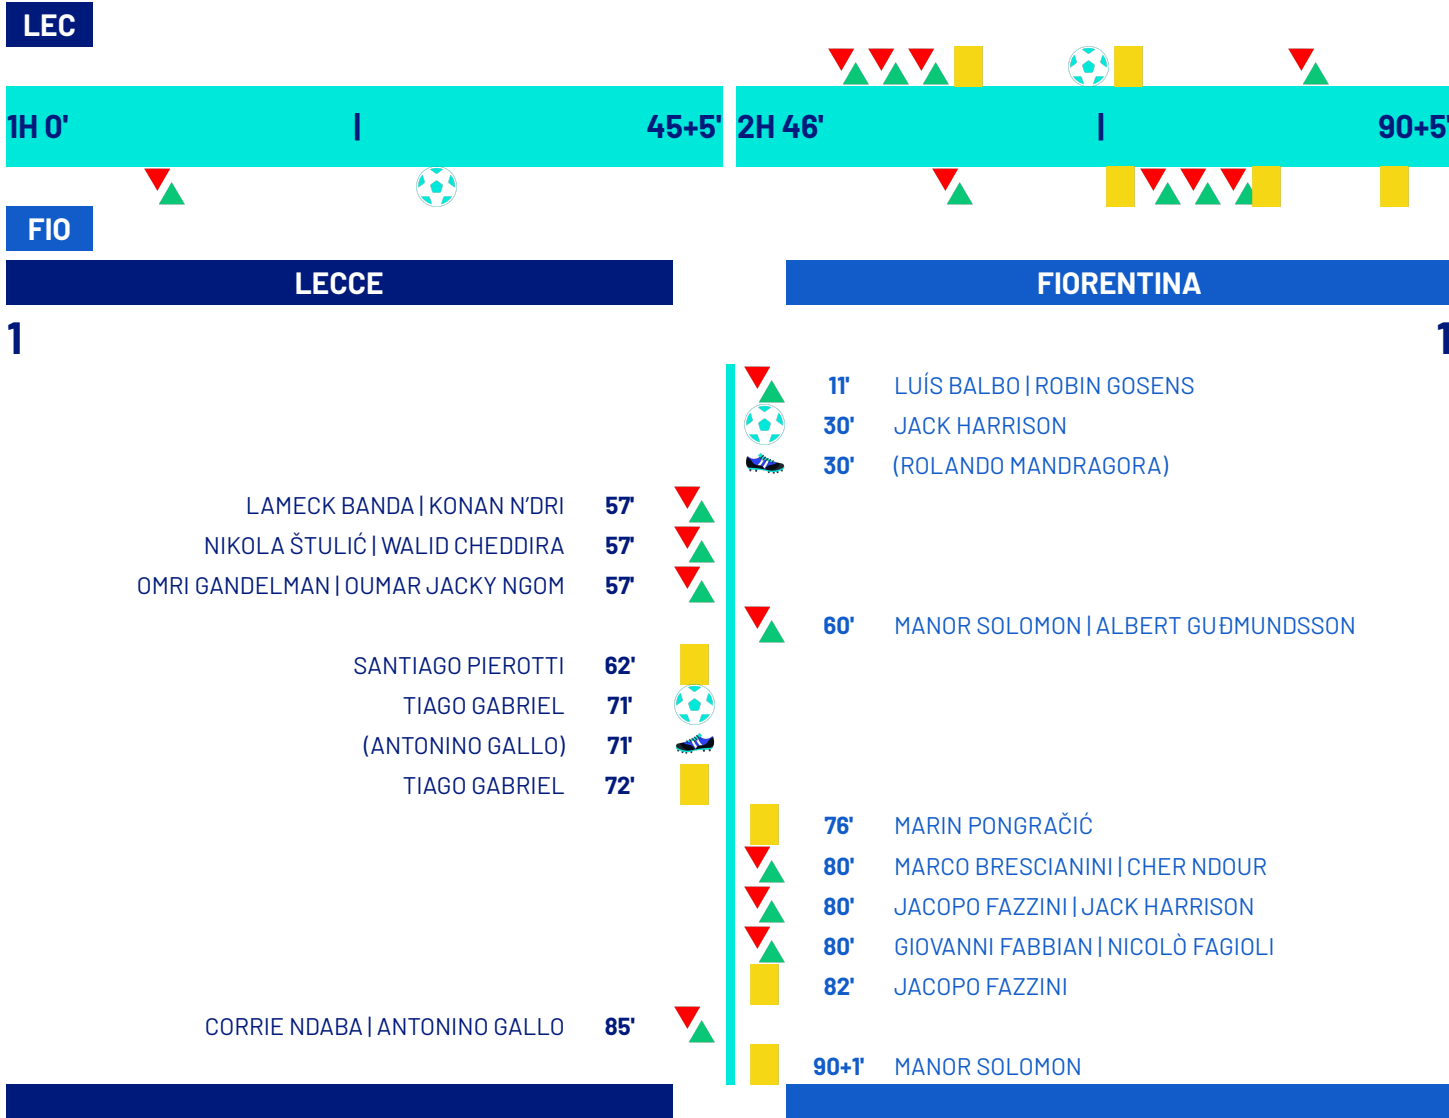

Lecce 20/04/2026 ETTORE GIARDINIERO - VIA DEL MARE 20:45

LECCE

1-1

FIorentina

MATCH EVENTS

Legend:

- Goals
- Own goal
- Penalty
- Assist
- Yellow Card
- Substitution
- Red Card
- Double Yellow Card

Matchday 33
SERIE A CHAMPIONSHIP 2025-2026