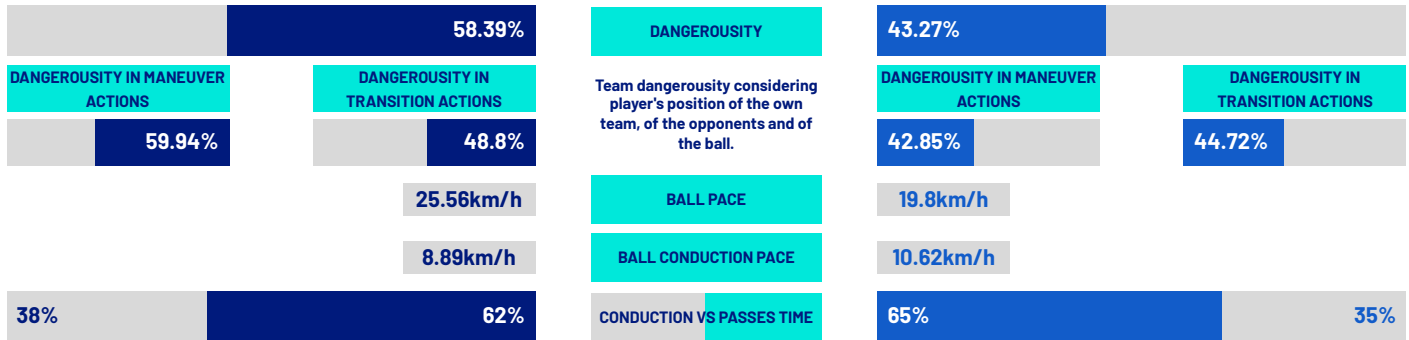

Lecce 20/04/2026 ETTORE GIARDINIERO - VIA DEL MARE 20:45

LECCE

1-1

FIorentina

COACH

TEAM INDICATORS

RECORDMEN

PASS GAIN

Number of players overtaken by a vertical pass (only successful passes are considered).

It shows how much a player tends to overcome the opponent's pressure lines.

1	30	WLADIMIRO FALCONE	4.6	1	6	LUCA RANIERI	3.33
2	5	JAMIL SIEBERT	4.44	2	91	ROBERTO PICCOLI	2.88
3	29	LASSANA COULIBALY	3.14	3	44	NICOLÒ FAGIOLI	2.88
4	11	KONAN N'DRI	3	4	43	DAVID DE GEA	2.75
5	17	DANILO VEIGA	2.83	5	5	MARIN PONGRAČIĆ	2.68

PASS RISK

Measures the player's propensity to risk the pass (only successful passes are considered).

1	30	WLADIMIRO FALCONE	49.79%	1	62	LUÍS BALBO	27.92%
2	99	WALID CHEDDIRA	44.5%	2	6	LUCA RANIERI	27.39%
3	17	DANILO VEIGA	34.71%	3	5	MARIN PONGRAČIĆ	24.26%
4	50	SANTIAGO PIEROTTI	32.36%	4	2	DODÔ	22.89%
5	5	JAMIL SIEBERT	31.43%	5	27	CHER NDOUR	21.75%

RECEIVED PRESSURE

How much the player with the ball is pressed by the opposite team.

It depends on the speed, running direction and distance from the opponent who is at a shorter distance.

1	9	NIKOLA ŠTULIĆ	82.25%	1	91	ROBERTO PICCOLI	71.98%
2	99	WALID CHEDDIRA	78.87%	2	80	GIOVANNI FABBIAN	71.64%
3	16	OMRI GANDELMAN	72.96%	3	4	MARCO BRESCIANINI	64.85%
4	29	LASSANA COULIBALY	69.43%	4	10	ALBERT GUÐMUNDSSON	63.79%
5	50	SANTIAGO PIEROTTI	59.63%	5	27	CHER NDOUR	60.31%

PASS AVAILABILITY

Ability of a player to get away from opponents to receive the ball.

It is computed for all the teammates of the player in possession.

1	44	TIAGO GABRIEL	81.97%	1	22	JACOPO FAZZINI	84.53%
2	25	ANTONINO GALLO	81.16%	2	21	ROBIN GOSENS	81.22%
3	5	JAMIL SIEBERT	80.16%	3	80	GIOVANNI FABBIAN	79.54%
4	17	DANILO VEIGA	76.73%	4	6	LUCA RANIERI	78.4%
5	11	KONAN N'DRI	75.29%	5	5	MARIN PONGRAČIĆ	76.98%