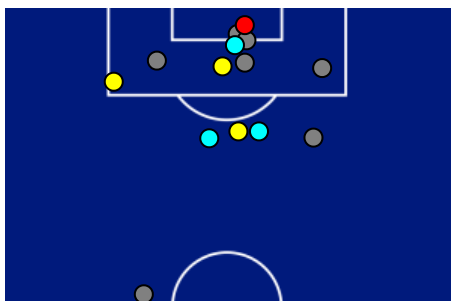

PLAYERS AVERAGE POSITIONS

- Legend:
- 1st Substitution ● Player In
 - 2nd Substitution ● Player In
 - 3rd Substitution ● Player In
 - 4th Substitution ● Player In
 - 5th Substitution ● Player In

- Player Out
- Player Out
- Player Out
- Player Out
- Player Out

- Player In Substitution Of
- Player In Substitution Of
- Player In Substitution Of
- Player In Substitution Of

-
-
-
-

Lecce 20/04/2026 ETTORE GIARDINIERO - VIA DEL MARE 20:45

LECCE

1-1

FIORENTINA

TEAM'S DEFENSE POSITION 1ST HALF

TEAM'S DEFENSE POSITION 2ND HALF

Lecce 20/04/2026 ETTORE GIARDINIERO - VIA DEL MARE 20:45

LECCE

1-1

FIORENTINA

ATTEMPTS MAP

1	Goals	1
4	On target	3
7	Off target	2
3	Blocked	0

OPEN PLAY CROSSES MAP