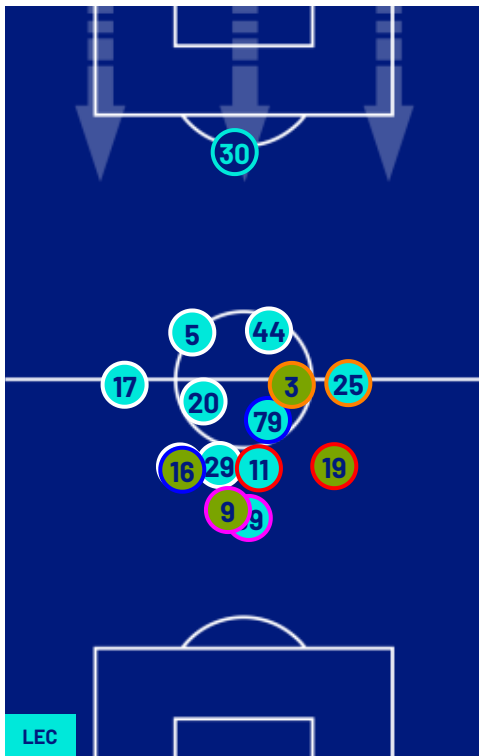

Jog:	0-7 km/h	Run:	7.1-15 km/h	Sprint:	15.1+ km/h	Jog + Run + Sprint:	Distance covered
TOP Sprinter:	Top four players per team						

Lecce 20/04/2026 ETTORE GIARDINIERO - VIA DEL MARE 20:45

LECCE

1-1

FIorentINA

PLAYERS AVERAGE POSITIONS

- Legend:
- 1st Substitution ● Player In
 - 2nd Substitution ● Player In
 - 3rd Substitution ● Player In
 - 4th Substitution ● Player In
 - 5th Substitution ● Player In

- Player Out
- Player Out
- Player Out
- Player Out
- Player Out