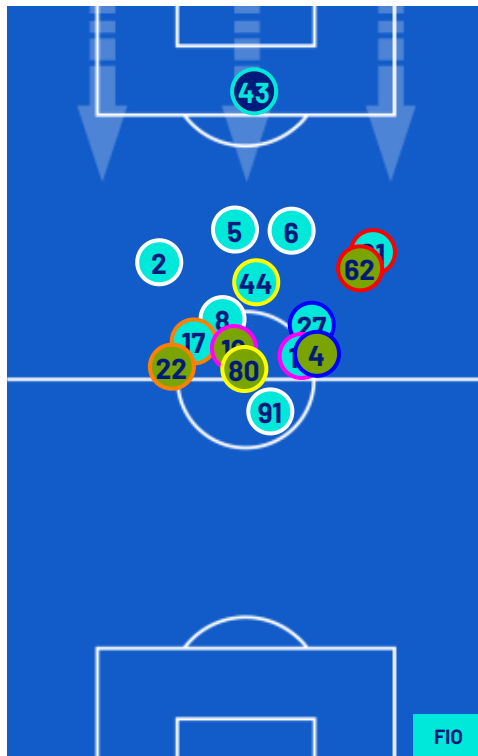

Jog:	0-7 km/h	Run:	7.1-15 km/h	Sprint:	15.1+ km/h	Jog + Run + Sprint:	Distance covered
TOP Sprinter:	Top four players per team						

Lecce 20/04/2026 ETTORE GIARDINIERO - VIA DEL MARE 20:45

LECCE

1-1

FIorentINA

PLAYERS AVERAGE POSITIONS

- Legend:
- 1st Substitution ● Player In
 - 2nd Substitution ● Player In
 - 3rd Substitution ● Player In
 - 4th Substitution ● Player In
 - 5th Substitution ● Player In

- Player Out
- Player Out
- Player Out
- Player Out
- Player Out