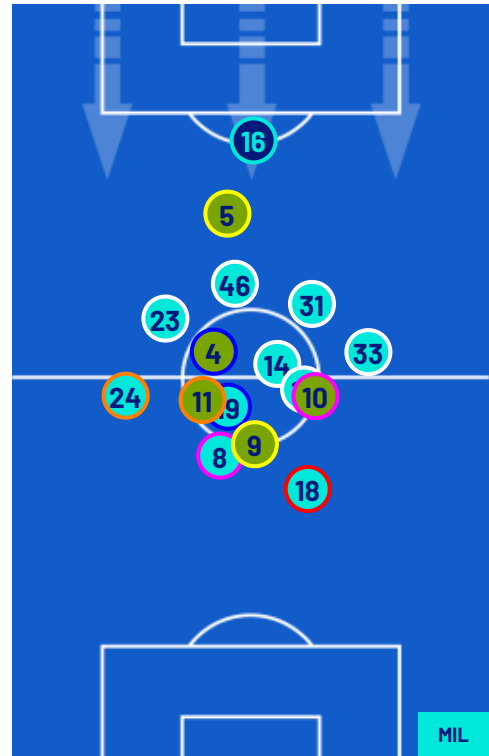

Jog:	0-7 km/h	Run:	7.1-15 km/h	Sprint:	15.1+ km/h	Jog + Run + Sprint:	Distance covered
TOP Sprinter:	Top four players per team						

Pisa 13/02/2026 CETILAR ARENA 20:45

PISA

1-2

MILAN

PLAYERS AVERAGE POSITIONS

- Legend:
- | | | | | |
|------------------|-------------|--------------|-----------------------------|---|
| 1st Substitution | ● Player In | ○ Player Out | ■ Player In Substitution Of | ● |
| 2nd Substitution | ● Player In | ○ Player Out | ■ Player In Substitution Of | ● |
| 3rd Substitution | ● Player In | ○ Player Out | ■ Player In Substitution Of | ● |
| 4th Substitution | ● Player In | ○ Player Out | ■ Player In Substitution Of | ● |
| 5th Substitution | ● Player In | ○ Player Out | ■ Player In Substitution Of | ● |

1-2

MILAN

ATTEMPTS MAP

1	Goals	2
2	On target	2
3	Off target	3
1	Blocked	1

OPEN PLAY CROSSES MAP

2	Crosses completed	4
26	Total crosses	18
8	Accuracy (%)	22

580	Total Balls Played	916
219	DEFENSIVE	226
236	MIDFIELD	499
125	ATTACK ZONE	191