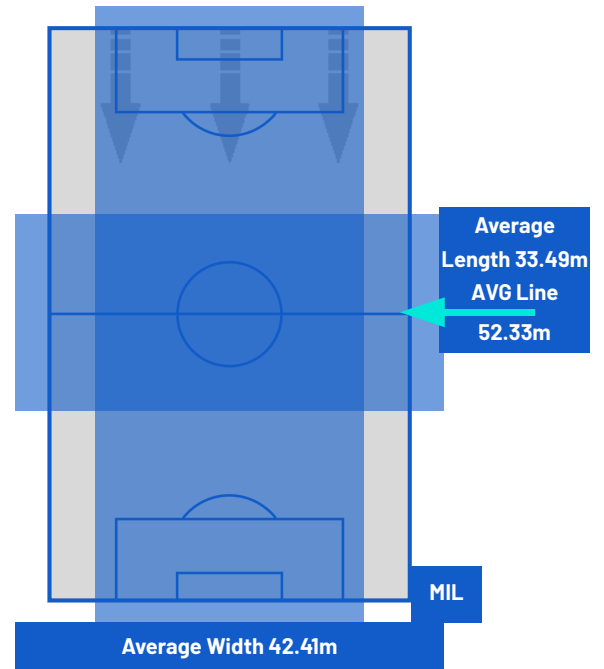

Pisa 13/02/2026 CETILAR ARENA 20:45

PISA

1-2

MILAN

TEAM'S DEFENSE POSITION 1ST HALF

TEAM'S DEFENSE POSITION 2ND HALF

Pisa 13/02/2026 CETILAR ARENA 20:45

PISA

1-2

MILAN

ATTEMPTS MAP

1	Goals	2
2	On target	2
3	Off target	3
1	Blocked	1

OPEN PLAY CROSSES MAP

2	Crosses completed	4
26	Total crosses	18
8	Accuracy (%)	22

580	Total Balls Played	916
219	DEFENSIVE	226
236	MIDFIELD	499
125	ATTACK ZONE	191