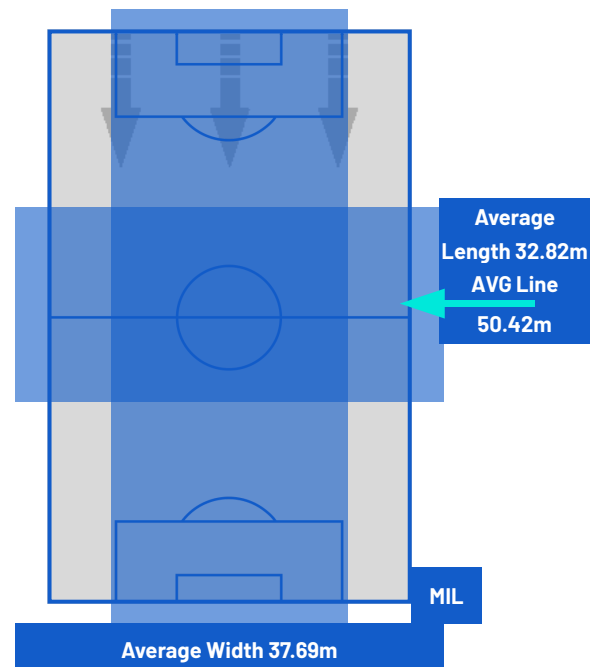

Pisa 13/02/2026 CETILAR ARENA 20:45

PISA

1-2

MILAN

TEAM'S DEFENSE POSITION 1ST HALF

TEAM'S DEFENSE POSITION 2ND HALF

Pisa 13/02/2026 CETILAR ARENA 20:45

PISA

1-2

MILAN

ATTEMPTS MAP

1	Goals	2
2	On target	2
3	Off target	3
1	Blocked	1

OPEN PLAY CROSSES MAP

2	Crosses completed	4
26	Total crosses	18
8	Accuracy (%)	22

580	Total Balls Played	916
219	DEFENSIVE	226
236	MIDFIELD	499
125	ATTACK ZONE	191