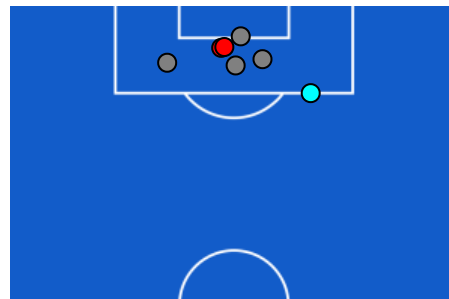

- Legend:
- | | | | | |
|------------------|-------------|--------------|-----------------------------|---|
| 1st Substitution | ● Player In | ○ Player Out | ■ Player In Substitution Of | ● |
| 2nd Substitution | ● Player In | ○ Player Out | ■ Player In Substitution Of | ● |
| 3rd Substitution | ● Player In | ○ Player Out | ■ Player In Substitution Of | ● |
| 4th Substitution | ● Player In | ○ Player Out | ■ Player In Substitution Of | ● |
| 5th Substitution | ● Player In | ○ Player Out | ■ Player In Substitution Of | ● |

Pisa 13/02/2026 CETILAR ARENA 20:45

PISA

1-2

MILAN

TEAM'S DEFENSE POSITION 1ST HALF

TEAM'S DEFENSE POSITION 2ND HALF

Pisa 13/02/2026 CETILAR ARENA 20:45

PISA

1-2

MILAN

ATTEMPTS MAP

1	Goals	2
2	On target	2
3	Off target	3
1	Blocked	1

OPEN PLAY CROSSES MAP

2	Crosses completed	4
26	Total crosses	18
8	Accuracy (%)	22

580	Total Balls Played	916
219	DEFENSIVE	226
236	MIDFIELD	499
125	ATTACK ZONE	191

Pisa 13/02/2026 CETILAR ARENA 20:45

PISA

1-2

MILAN

KEY PLAYERS

 FELIPE IGNACIO LOYOLA OLEA	35
Position	Midfielder
Date of birth	09/11/2000
Nationality	CHL

 LUKA MODRIĆ	14
Position	Midfielder
Date of birth	09/09/1985
Nationality	HRV