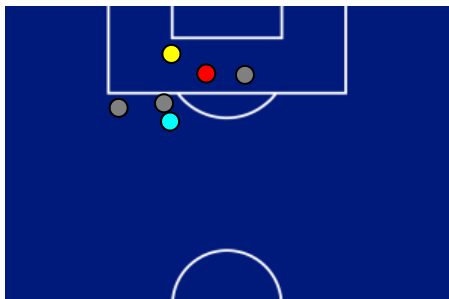

- Legend:
- | | | | | |
|------------------|-------------|--------------|-----------------------------|---|
| 1st Substitution | ● Player In | ○ Player Out | ■ Player In Substitution Of | ● |
| 2nd Substitution | ● Player In | ○ Player Out | ■ Player In Substitution Of | ● |
| 3rd Substitution | ● Player In | ○ Player Out | ■ Player In Substitution Of | ● |
| 4th Substitution | ● Player In | ○ Player Out | ■ Player In Substitution Of | ● |
| 5th Substitution | ● Player In | ○ Player Out | ■ Player In Substitution Of | ● |

Pisa 13/02/2026 CETILAR ARENA 20:45

PISA

1-2

MILAN

TEAM'S DEFENSE POSITION 1ST HALF

TEAM'S DEFENSE POSITION 2ND HALF

Pisa 13/02/2026 CETILAR ARENA 20:45

PISA

1-2

MILAN

ATTEMPTS MAP

1	Goals	2
2	On target	2
3	Off target	3
1	Blocked	1

OPEN PLAY CROSSES MAP

2	Crosses completed	4
26	Total crosses	18
8	Accuracy (%)	22

580	Total Balls Played	916
219	DEFENSIVE	226
236	MIDFIELD	499
125	ATTACK ZONE	191