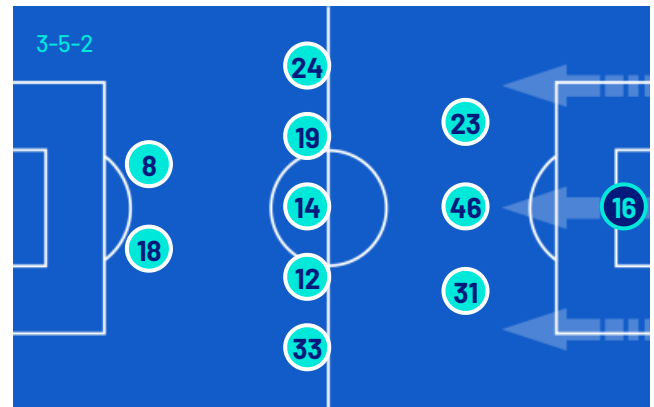

Bench	
(GK)	P. TERRACCIANO 1
(GK)	PITTARELLA 37
	ESTUPIÑÁN 2
	RICCI 4
	DE WINTER 5
	FÜLLKRUG 9
	RAFAEL LEÃO 10
	PULISIC 11
	ODOGU 27
	JASHARI 30

Head Coach: **MASSIMILIANO ALLEGRI**

Fourth official: **MARCO PICCININI**
V.A.R.: **GIANLUCA AURELIANO**
A.V.A.R.: **MARCO SERRA**