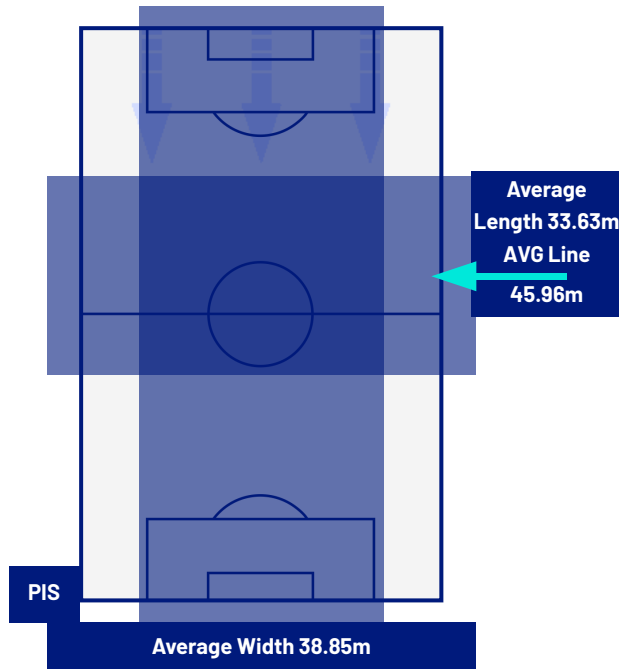

Pisa 13/02/2026 CETILAR ARENA 20:45

PISA

1-2

MILAN

TEAM'S DEFENSE POSITION 1ST HALF

TEAM'S DEFENSE POSITION 2ND HALF

Pisa 13/02/2026 CETILAR ARENA 20:45

PISA

1-2

MILAN

ATTEMPTS MAP

1	Goals	2
2	On target	2
3	Off target	3
1	Blocked	1

OPEN PLAY CROSSES MAP

2	Crosses completed	4
26	Total crosses	18
8	Accuracy (%)	22

580	Total Balls Played	916
219	DEFENSIVE	226
236	MIDFIELD	499
125	ATTACK ZONE	191