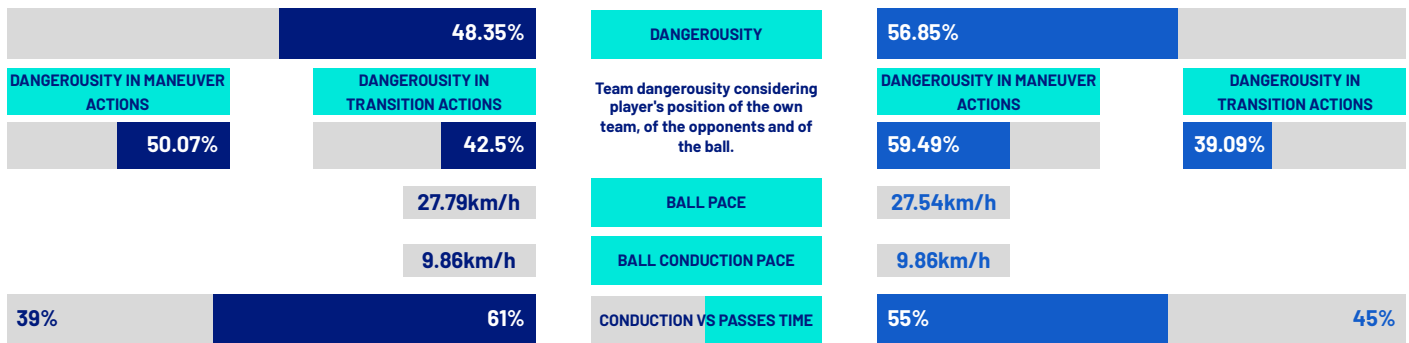

PISA

1-2

MILAN

TEAM INDICATORS

RECORDMEN

PASS GAIN

Number of players overtaken by a vertical pass (only successful passes are considered).

It shows how much a player tends to overcome the opponent's pressure lines.