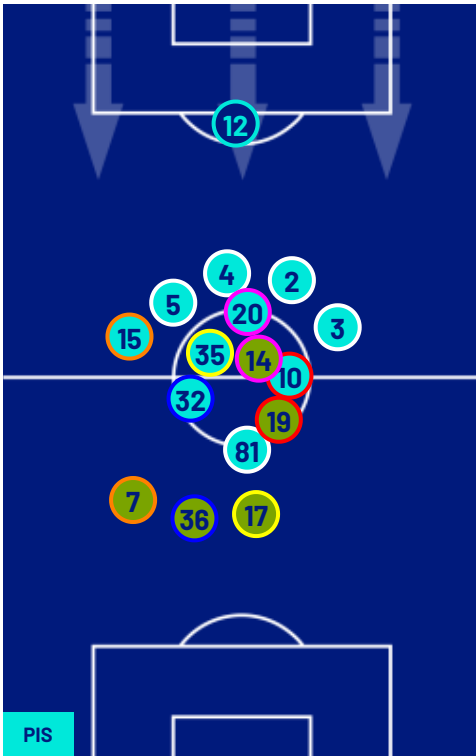

Jog:	0-7 km/h	Run:	7.1-15 km/h	Sprint:	15.1+ km/h	Jog + Run + Sprint:	Distance covered
TOP Sprinter:	Top four players per team						

Pisa 13/02/2026 CETILAR ARENA 20:45

PISA

1-2

MILAN

PLAYERS AVERAGE POSITIONS

- Legend:
- | | | | | |
|------------------|-------------|--------------|-----------------------------|---|
| 1st Substitution | ● Player In | ○ Player Out | ■ Player In Substitution Of | ● |
| 2nd Substitution | ● Player In | ○ Player Out | ■ Player In Substitution Of | ● |
| 3rd Substitution | ● Player In | ○ Player Out | ■ Player In Substitution Of | ● |
| 4th Substitution | ● Player In | ○ Player Out | ■ Player In Substitution Of | ● |
| 5th Substitution | ● Player In | ○ Player Out | ■ Player In Substitution Of | ● |

1-2

MILAN

ATTEMPTS MAP

1	Goals	2
2	On target	2
3	Off target	3
1	Blocked	1

OPEN PLAY CROSSES MAP

2	Crosses completed	4
26	Total crosses	18
8	Accuracy (%)	22

580	Total Balls Played	916
219	DEFENSIVE	226
236	MIDFIELD	499
125	ATTACK ZONE	191