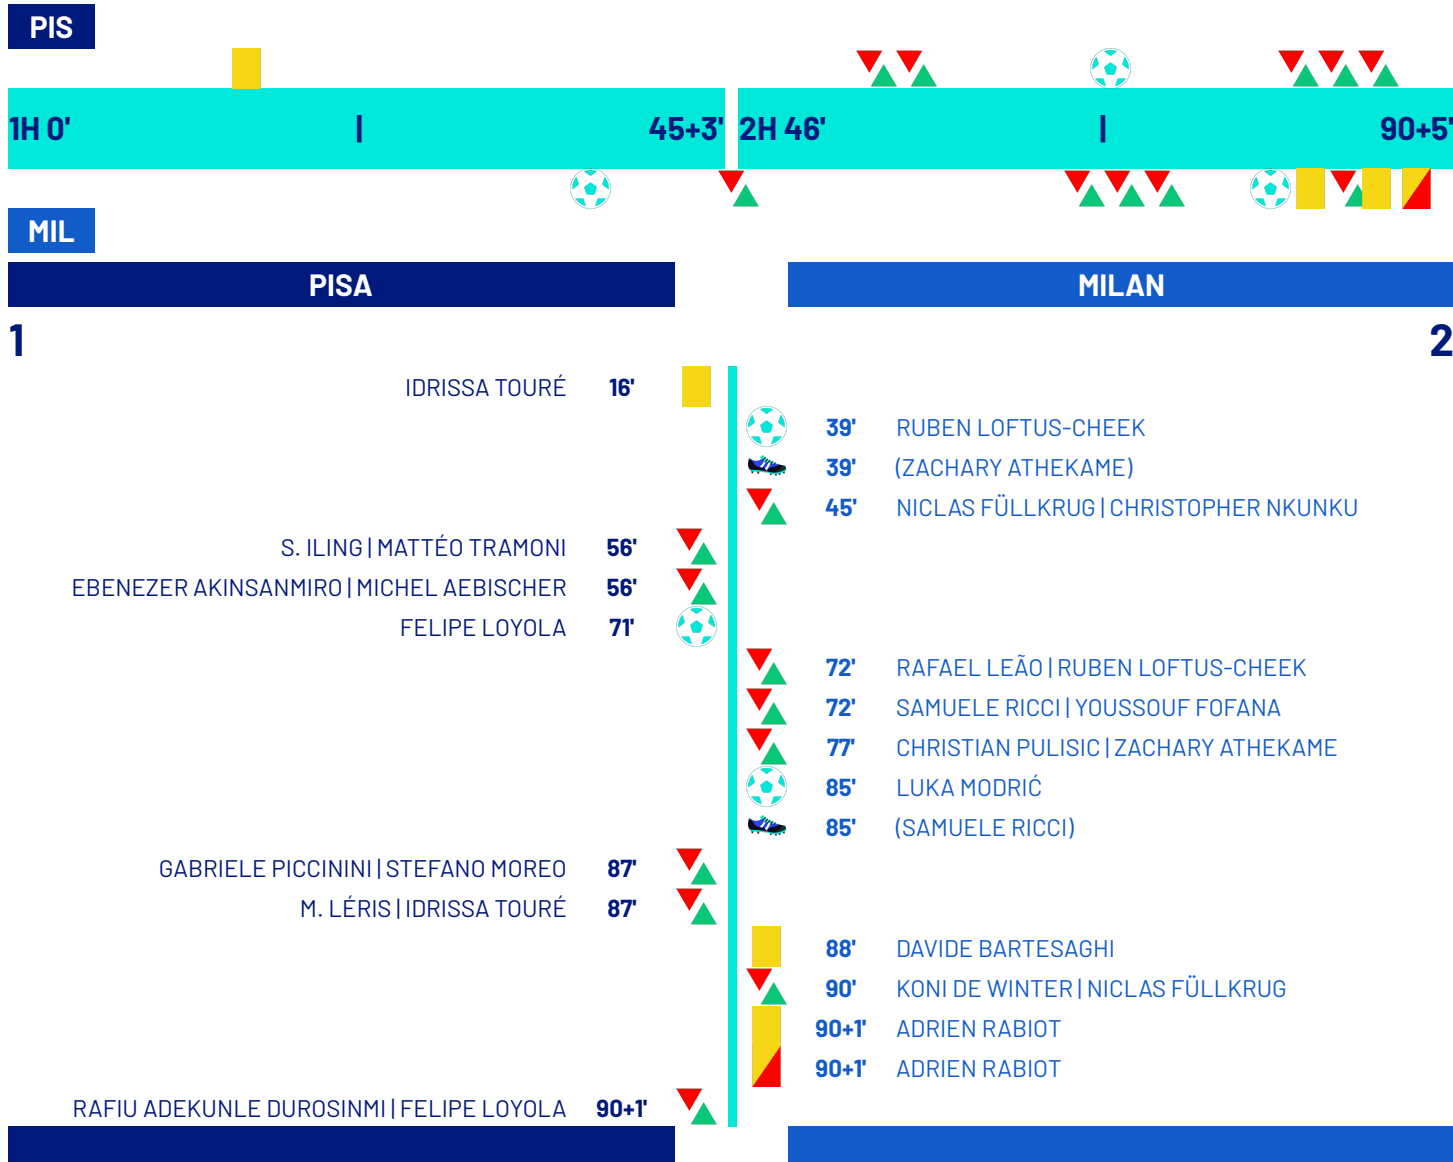

Pisa 13/02/2026 CETILAR ARENA 20:45

PISA

1-2

MILAN

MATCH EVENTS

Legend:

- Goals
- Own goal
- Penalty
- Assist
- Yellow Card
- Red Card
- Substitution
- Double Yellow Card

Pisa 13/02/2026 CETILAR ARENA 20:45

PISA

1-2

MILAN

GAME TIME

Effective played time:
62%

1st Half - 2nd Half
34'47" - 25'28"

BALL POSSESSION

PISA