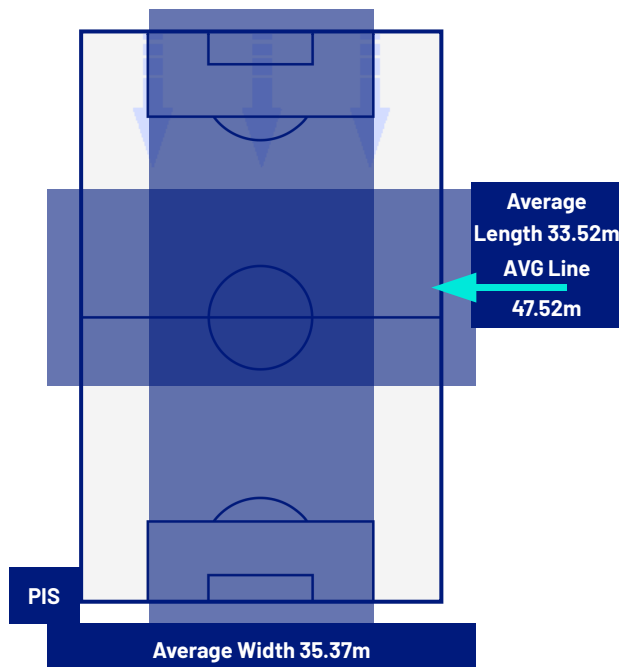

Pisa 13/02/2026 CETILAR ARENA 20:45

PISA

1-2

MILAN

TEAM'S DEFENSE POSITION 1ST HALF

TEAM'S DEFENSE POSITION 2ND HALF

Pisa 13/02/2026 CETILAR ARENA 20:45

PISA

1-2

MILAN

ATTEMPTS MAP

1	Goals	2
2	On target	2
3	Off target	3
1	Blocked	1

OPEN PLAY CROSSES MAP

2	Crosses completed	4
26	Total crosses	18
8	Accuracy (%)	22

580	Total Balls Played	916
219	DEFENSIVE	226
236	MIDFIELD	499
125	ATTACK ZONE	191