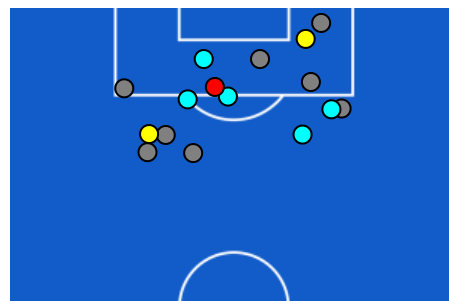

- Legend:
- | | | | | |
|------------------|-----------|------------|---------------------------|-----------|
| 1st Substitution | Player In | Player Out | Player In Substitution Of | Player In |
| 2nd Substitution | Player In | Player Out | Player In Substitution Of | Player In |
| 3rd Substitution | Player In | Player Out | Player In Substitution Of | Player In |
| 4th Substitution | Player In | Player Out | Player In Substitution Of | Player In |
| 5th Substitution | Player In | Player Out | Player In Substitution Of | Player In |

Reggio Emilia 15/03/2026 MAPEI STADIUM 15:00

SASSUOLO

0-1

BOLOGNA

TEAM'S DEFENSE POSITION 1ST HALF

TEAM'S DEFENSE POSITION 2ND HALF

Reggio Emilia 15/03/2026 MAPEI STADIUM 15:00

SASSUOLO

0-1

BOLOGNA

ATTEMPTS MAP

0	Goals	1
4	On target	3
2	Off target	8
3	Blocked	5

OPEN PLAY CROSSES MAP

4	Crosses completed	4
17	Total crosses	15
24	Accuracy (%)	27

711	Total Balls Played	637
213	DEFENSIVE	210
296	MIDFIELD	275
202	ATTACK ZONE	152