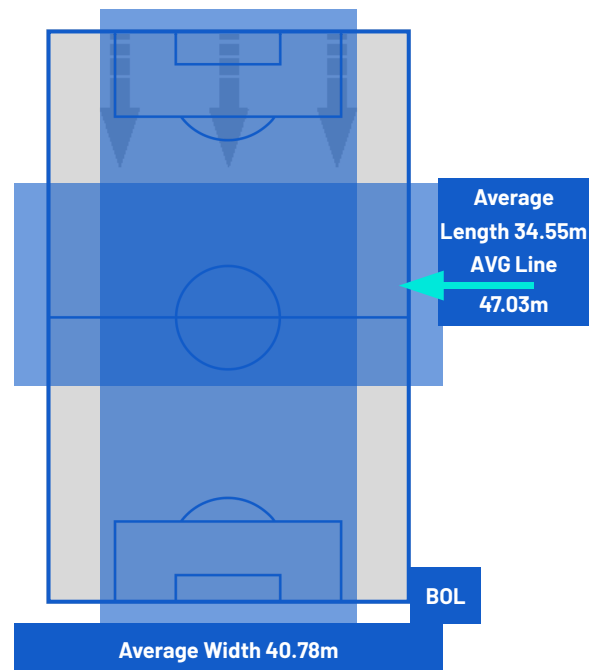

Reggio Emilia 15/03/2026 MAPEI STADIUM 15:00

SASSUOLO

0-1

BOLOGNA

TEAM'S DEFENSE POSITION 1ST HALF

TEAM'S DEFENSE POSITION 2ND HALF

Reggio Emilia 15/03/2026 MAPEI STADIUM 15:00

SASSUOLO