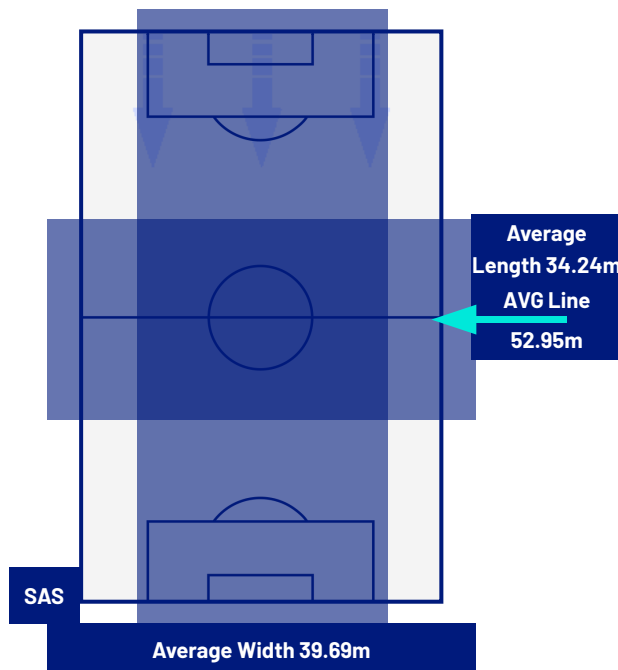

Reggio Emilia 15/03/2026 MAPEI STADIUM 15:00

SASSUOLO

0-1

BOLOGNA

TEAM'S DEFENSE POSITION 1ST HALF

TEAM'S DEFENSE POSITION 2ND HALF

Reggio Emilia 15/03/2026 MAPEI STADIUM 15:00

SASSUOLO