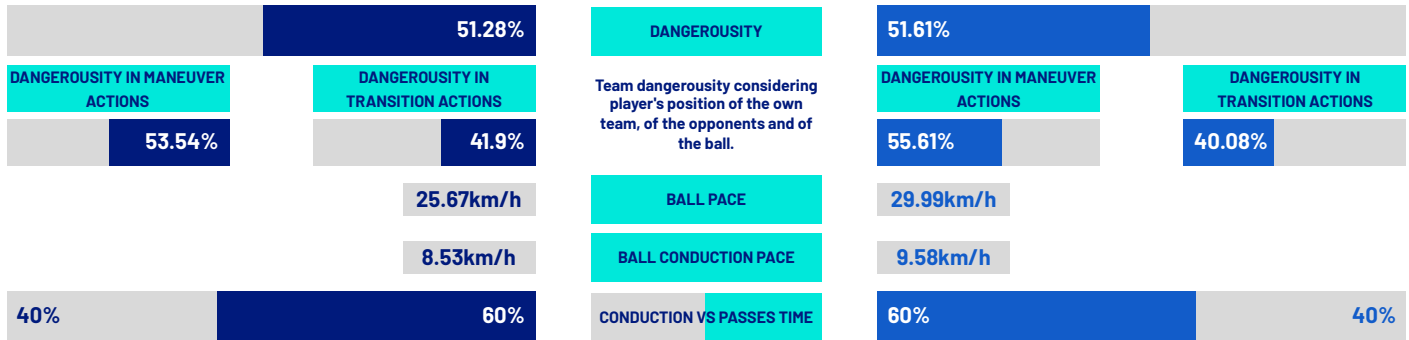

Reggio Emilia 15/03/2026 MAPEI STADIUM 15:00

SASSUOLO

0-1

BOLOGNA

COACH

TEAM INDICATORS

RECORDMEN

PASS GAIN

Number of players overtaken by a vertical pass (only successful passes are considered).

It shows how much a player tends to overcome the opponent's pressure lines.

1	80	TARIK MUHAREMOVIĆ	5.13	1	33	JUAN MIRANDA	4.13
2	49	ARIJANET MURIĆ	4.67	2	1	ŁUKASZ SKORUPSKI	3.71
3	6	SEBASTIAN WALUKIEWICZ	4.33	3	6	NIKOLA MORO	3.47
4	23	ULISSES GARCIA	3.71	4	28	NICOLÒ CAMBIAGHI	3.33
5	42	KRISTIAN THORSTVEDT	3.6	5	41	MARTIN VITÍK	3.25

PASS RISK

Measures the player's propensity to risk the pass (only successful passes are considered).

1	6	SEBASTIAN WALUKIEWICZ	48.38%	1	21	JENS ODGAARD	50%
2	10	DOMENICO BERARDI	46.86%	2	29	LORENZO DE SILVESTRI	49%
3	7	CRISTIAN VOLPATO	44.25%	3	1	ŁUKASZ SKORUPSKI	37.18%
4	49	ARIJANET MURIĆ	24.56%	4	20	NADIR ZORTEA	33%
5	42	KRISTIAN THORSTVEDT	24%	5	41	MARTIN VITÍK	28.38%

RECEIVED PRESSURE

How much the player with the ball is pressed by the opposite team.

It depends on the speed, running direction and distance from the opponent who is at a shorter distance.

1	8	M'BALA NZOLA	75.33%	1	9	SANTIAGO CASTRO	70.7%
2	99	ANDREA PINAMONTI	68.93%	2	24	THIJS DALLINGA	70.52%
3	40	ASTER VRANCKX	61.4%	3	4	TOMMASO POBEGA	61.64%
4	42	KRISTIAN THORSTVEDT	60.39%	4	10	FEDERICO BERNARDESCHI	61.6%
5	90	ISMAËL KONÉ	59.7%	5	21	JENS ODGAARD	61.01%

PASS AVAILABILITY

Ability of a player to get away from opponents to receive the ball.

It is computed for all the teammates of the player in possession.

1	80	TARIK MUHAREMOVIĆ	80.49%	1	4	TOMMASO POBEGA	79.28%
2	21	JAY IDZES	77.03%	2	26	JHON LUCUMÍ	77.06%
3	50	DARRYL BAKOLA	76.69%	3	7	RICCARDO ORSOLINI	76.15%
4	23	ULISSES GARCIA	76.37%	4	29	LORENZO DE SILVESTRI	74.17%
5	40	ASTER VRANCKX	75.31%	5	41	MARTIN VITÍK	72.49%