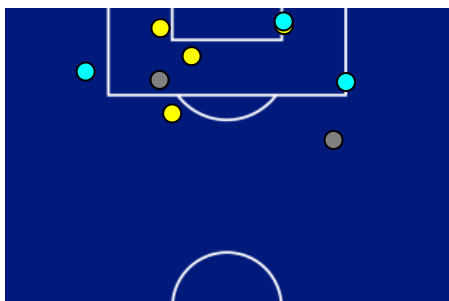

- Legend:
- | | | | | |
|------------------|-----------|------------|---------------------------|-----------|
| 1st Substitution | Player In | Player Out | Player In Substitution Of | Player In |
| 2nd Substitution | Player In | Player Out | Player In Substitution Of | Player In |
| 3rd Substitution | Player In | Player Out | Player In Substitution Of | Player In |
| 4th Substitution | Player In | Player Out | Player In Substitution Of | Player In |
| 5th Substitution | Player In | Player Out | Player In Substitution Of | Player In |

Reggio Emilia 15/03/2026 MAPEI STADIUM 15:00

SASSUOLO

0-1

BOLOGNA

TEAM'S DEFENSE POSITION 1ST HALF

TEAM'S DEFENSE POSITION 2ND HALF

Reggio Emilia 15/03/2026 MAPEI STADIUM 15:00

SASSUOLO

0-1

BOLOGNA

ATTEMPTS MAP

0	Goals	1
4	On target	3
2	Off target	8
3	Blocked	5

OPEN PLAY CROSSES MAP

4	Crosses completed	4
17	Total crosses	15
24	Accuracy (%)	27

711	Total Balls Played	637
213	DEFENSIVE	210
296	MIDFIELD	275
202	ATTACK ZONE	152