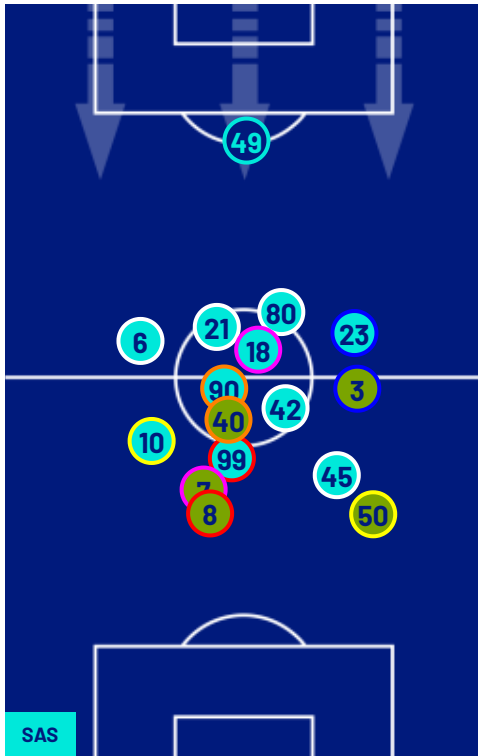

Jog:	0-7 km/h	Run:	7.1-15 km/h	Sprint:	15.1+ km/h	Jog + Run + Sprint:	Distance covered
TOP Sprinter:	Top four players per team						

Reggio Emilia 15/03/2026 MAPEI STADIUM 15:00

SASSUOLO

0-1

BOLOGNA

PLAYERS AVERAGE POSITIONS

- Legend:
- | | | | | |
|------------------|-----------|------------|---------------------------|-----------|
| 1st Substitution | Player In | Player Out | Player In Substitution Of | Player In |
| 2nd Substitution | Player In | Player Out | Player In Substitution Of | Player In |
| 3rd Substitution | Player In | Player Out | Player In Substitution Of | Player In |
| 4th Substitution | Player In | Player Out | Player In Substitution Of | Player In |
| 5th Substitution | Player In | Player Out | Player In Substitution Of | Player In |