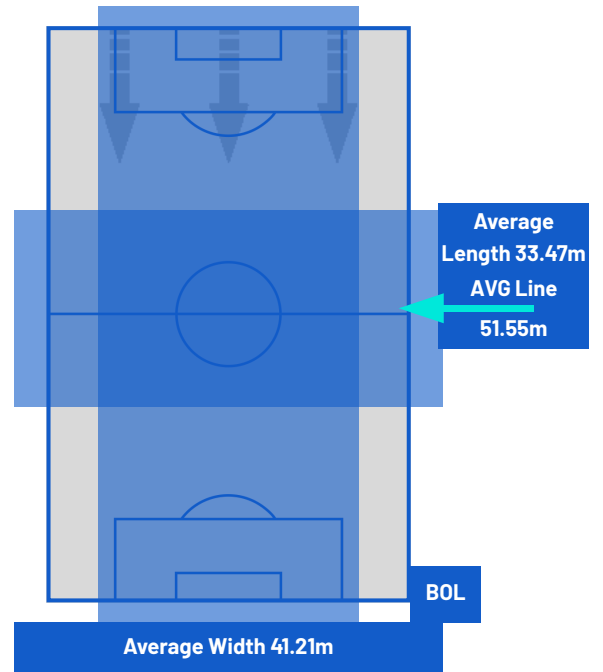

Reggio Emilia 15/03/2026 MAPEI STADIUM 15:00

SASSUOLO

0-1

BOLOGNA

TEAM'S DEFENSE POSITION 1ST HALF

TEAM'S DEFENSE POSITION 2ND HALF

Reggio Emilia 15/03/2026 MAPEI STADIUM 15:00

SASSUOLO