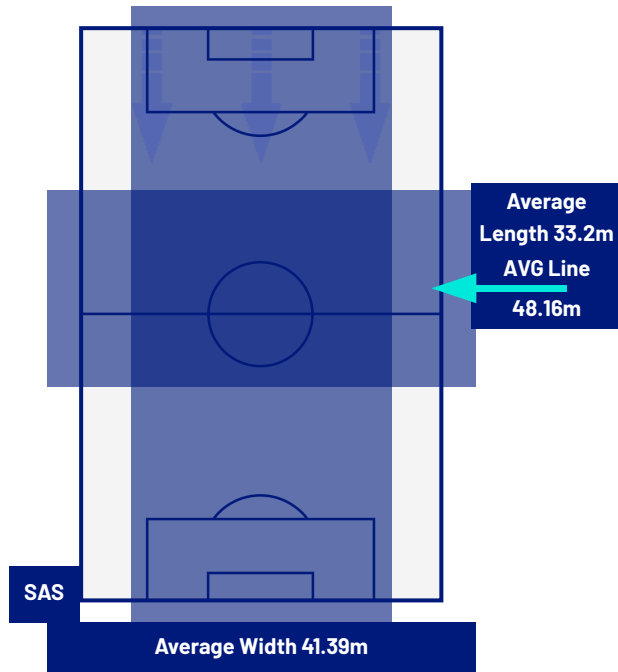

Reggio Emilia 15/03/2026 MAPEI STADIUM 15:00

SASSUOLO

0-1

BOLOGNA

TEAM'S DEFENSE POSITION 1ST HALF

TEAM'S DEFENSE POSITION 2ND HALF

Reggio Emilia 15/03/2026 MAPEI STADIUM 15:00

SASSUOLO