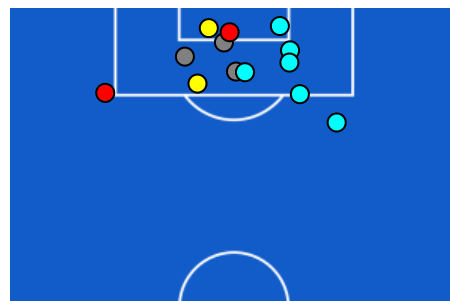

- Legend:
- | | | | | |
|------------------|-------------|--------------|-----------------------------|---|
| 1st Substitution | ● Player In | ○ Player Out | ■ Player In Substitution Of | ● |
| 2nd Substitution | ● Player In | ○ Player Out | ■ Player In Substitution Of | ● |
| 3rd Substitution | ● Player In | ○ Player Out | ■ Player In Substitution Of | ● |
| 4th Substitution | ● Player In | ○ Player Out | ■ Player In Substitution Of | ● |
| 5th Substitution | ● Player In | ○ Player Out | ■ Player In Substitution Of | ● |

0-2

LECCE

ATTEMPTS MAP

0	Goals	2
0	On target	4
6	Off target	3
4	Blocked	6

OPEN PLAY CROSSES MAP

6	Crosses completed	5
26	Total crosses	21
23	Accuracy (%)	24

724	Total Balls Played	595
293	DEFENSIVE	187
308	MIDFIELD	256
123	ATTACK ZONE	152