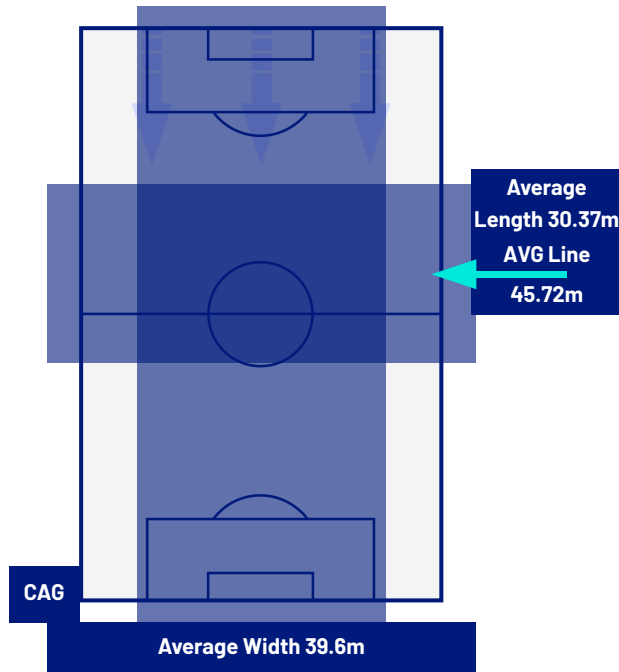

Cagliari 16/02/2026 UNIPOL DOMUS 20:45

CAGLIARI

0-2

LECCE

TEAM'S DEFENSE POSITION 1ST HALF