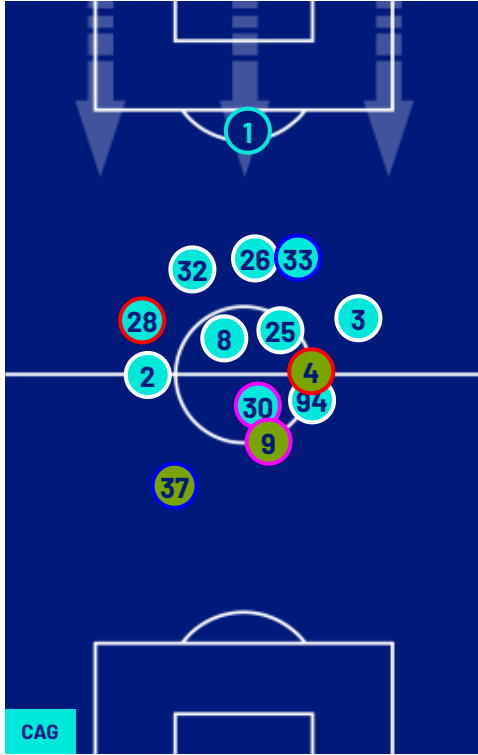

- Legend:
- | | | | | |
|------------------|-------------|--------------|-----------------------------|---|
| 1st Substitution | ● Player In | ○ Player Out | ■ Player In Substitution Of | ● |
| 2nd Substitution | ● Player In | ○ Player Out | ■ Player In Substitution Of | ● |
| 3rd Substitution | ● Player In | ○ Player Out | ■ Player In Substitution Of | ● |
| 4th Substitution | ● Player In | ○ Player Out | ■ Player In Substitution Of | ● |
| 5th Substitution | ● Player In | ○ Player Out | ■ Player In Substitution Of | ● |