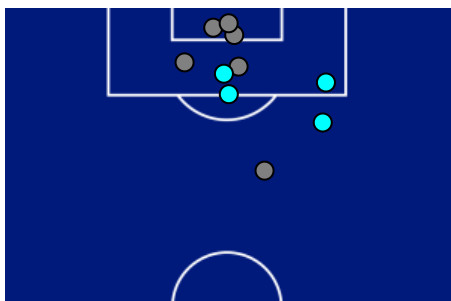

- Legend:
- | | | | | |
|------------------|-------------|--------------|-----------------------------|---|
| 1st Substitution | ● Player In | ○ Player Out | ■ Player In Substitution Of | ● |
| 2nd Substitution | ● Player In | ○ Player Out | ■ Player In Substitution Of | ● |
| 3rd Substitution | ● Player In | ○ Player Out | ■ Player In Substitution Of | ● |
| 4th Substitution | ● Player In | ○ Player Out | ■ Player In Substitution Of | ● |
| 5th Substitution | ● Player In | ○ Player Out | ■ Player In Substitution Of | ● |

Cagliari 16/02/2026 UNIPOL DOMUS 20:45

CAGLIARI

0-2

LECCE

TEAM'S DEFENSE POSITION 1ST HALF

TEAM'S DEFENSE POSITION 2ND HALF

Cagliari 16/02/2026 UNIPOL DOMUS 20:45

CAGLIARI

0-2

LECCE

ATTEMPTS MAP

0	Goals	2
0	On target	4
6	Off target	3
4	Blocked	6

OPEN PLAY CROSSES MAP

6	Crosses completed	5
26	Total crosses	21
23	Accuracy (%)	24

724	Total Balls Played	595
293	DEFENSIVE	187
308	MIDFIELD	256
123	ATTACK ZONE	152