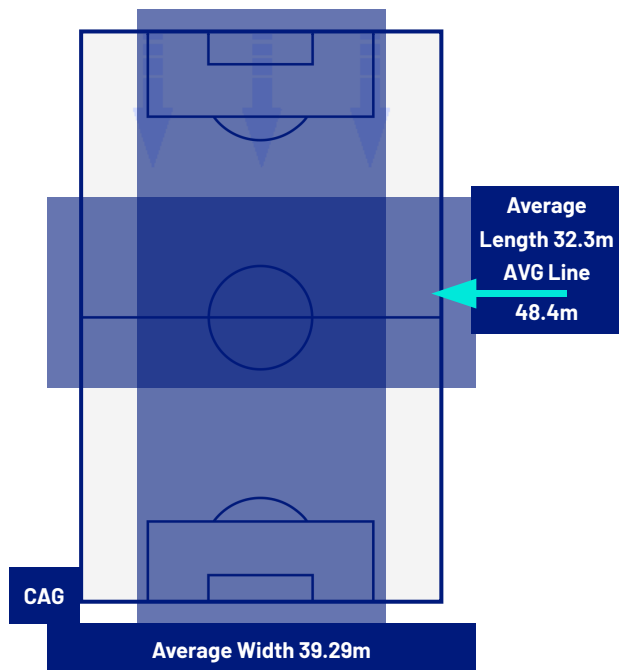

TEAM'S DEFENSE POSITION 2ND HALF