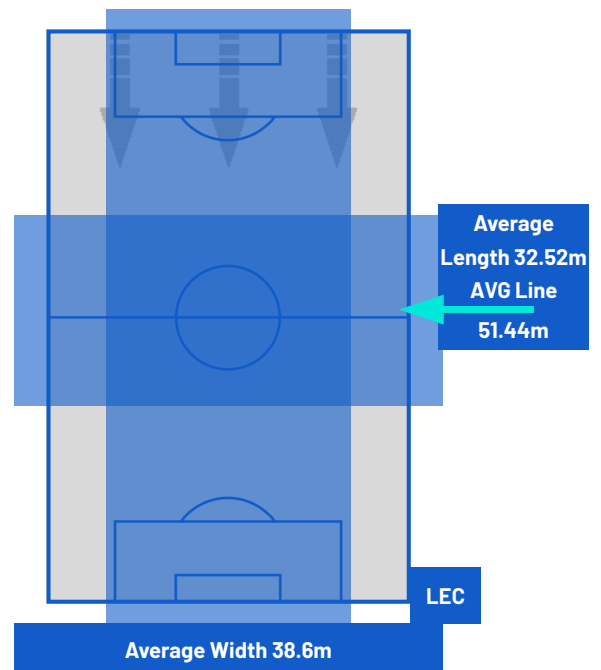

TEAM'S DEFENSE POSITION 2ND HALF