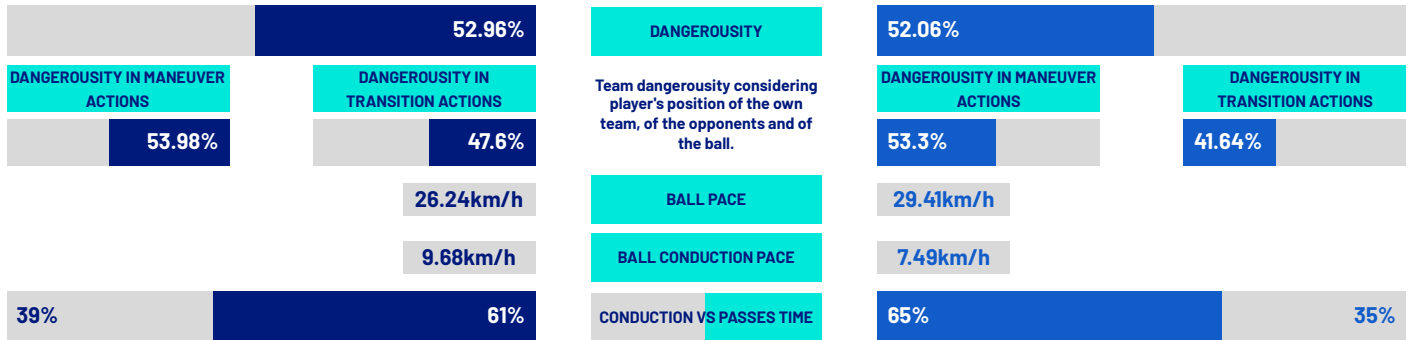

Cagliari 16/02/2026 UNIPOL DOMUS 20:45

CAGLIARI

0-2

LECCE

TEAM INDICATORS

RECORDMEN

PASS GAIN

Number of players overtaken by a vertical pass (only successful passes are considered).