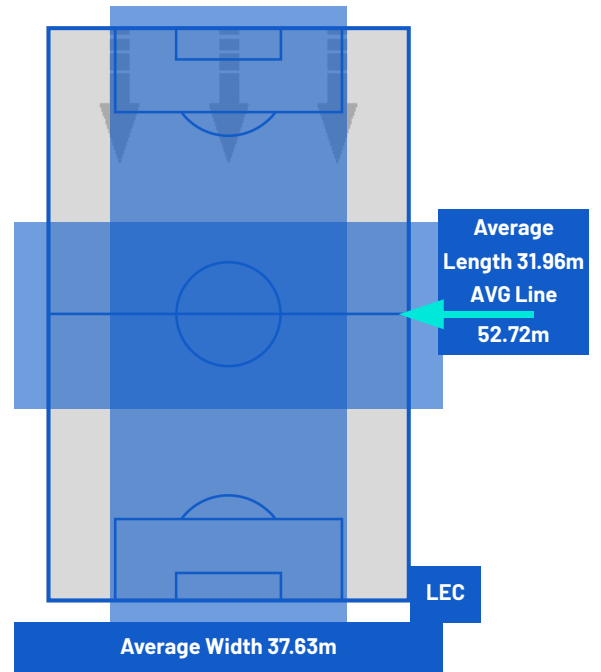

Cagliari 16/02/2026 UNIPOL DOMUS 20:45

CAGLIARI

0-2

LECCE

TEAM'S DEFENSE POSITION 1ST HALF