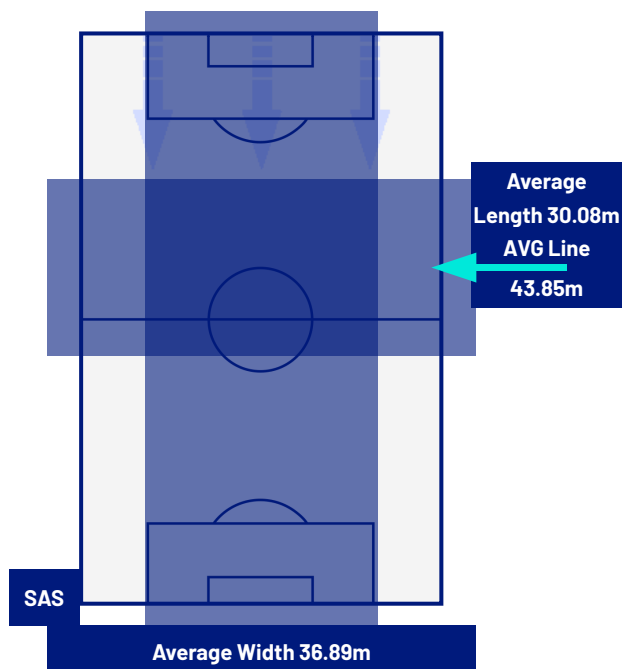

TEAM'S DEFENSE POSITION 2ND HALF