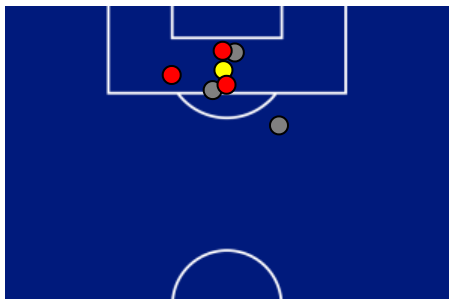

PLAYERS AVERAGE POSITIONS

- Legend:
- 1st Substitution
 - 2nd Substitution
 - 3rd Substitution
 - 4th Substitution
 - 5th Substitution
 - Player In
 - Player In
 - Player In
 - Player In
 - Player In

- Player Out
- Player Out
- Player Out
- Player Out
- Player Out

SASSUOLO

3-0

HELLAS VERONA

TEAM'S DEFENSE POSITION 1ST HALF

TEAM'S DEFENSE POSITION 2ND HALF

Reggio Emilia 20/02/2026 MAPEI STADIUM 20:45

SASSUOLO

3-0

HELLAS VERONA

ATTEMPTS MAP

3	Goals	0
4	On target	1
3	Off target	5
0	Blocked	4

OPEN PLAY CROSSES MAP

3	Crosses completed	3
16	Total crosses	29
19	Accuracy (%)	10

721	Total Balls Played	754
232	DEFENSIVE	219
367	MIDFIELD	376
122	ATTACK ZONE	159