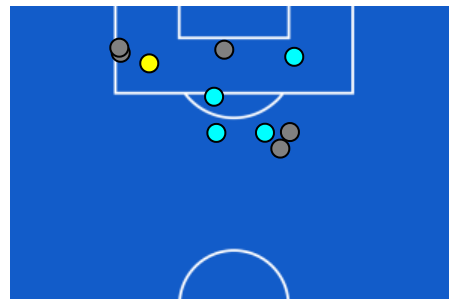

PLAYERS AVERAGE POSITIONS

- Legend:
- 1st Substitution
 - 2nd Substitution
 - 3rd Substitution
 - 4th Substitution
 - 5th Substitution
 - Player In
 - Player In
 - Player In
 - Player In
 - Player In

- Player Out
- Player Out
- Player Out
- Player Out
- Player Out

SASSUOLO

3-0

HELLAS VERONA

TEAM'S DEFENSE POSITION 1ST HALF

TEAM'S DEFENSE POSITION 2ND HALF

Reggio Emilia 20/02/2026 MAPEI STADIUM 20:45

SASSUOLO

3-0

HELLAS VERONA

ATTEMPTS MAP

3	Goals	0
4	On target	1
3	Off target	5
0	Blocked	4

OPEN PLAY CROSSES MAP

3	Crosses completed	3
16	Total crosses	29
19	Accuracy (%)	10

721	Total Balls Played	754
232	DEFENSIVE	219
367	MIDFIELD	376
122	ATTACK ZONE	159