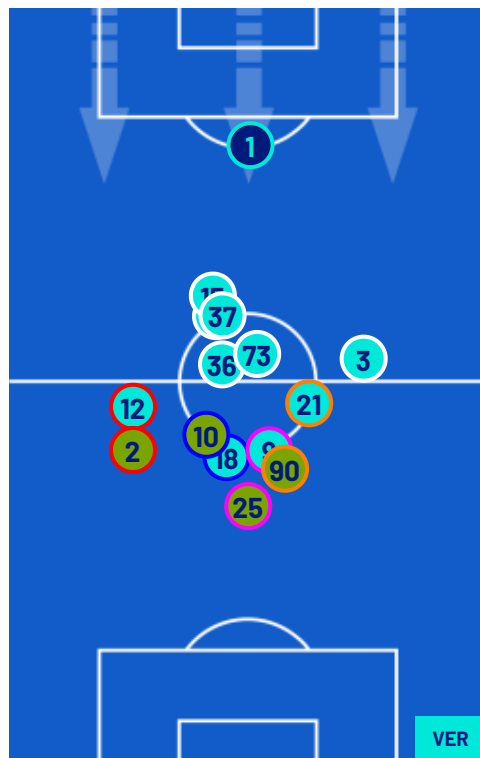

Jog:	0-7 km/h	Run:	7.1-15 km/h	Sprint:	15.1+ km/h	Jog + Run + Sprint:	Distance covered
TOP Sprinter:	Top four players per team						

Reggio Emilia 20/02/2026 MAPEI STADIUM 20:45

SASSUOLO

3-0

HELLAS VERONA

PLAYERS AVERAGE POSITIONS

- Legend:
- 1st Substitution
 - 2nd Substitution
 - 3rd Substitution
 - 4th Substitution
 - 5th Substitution
 - Player In
 - Player In
 - Player In
 - Player In
 - Player In

- Player Out
- Player Out
- Player Out
- Player Out
- Player Out