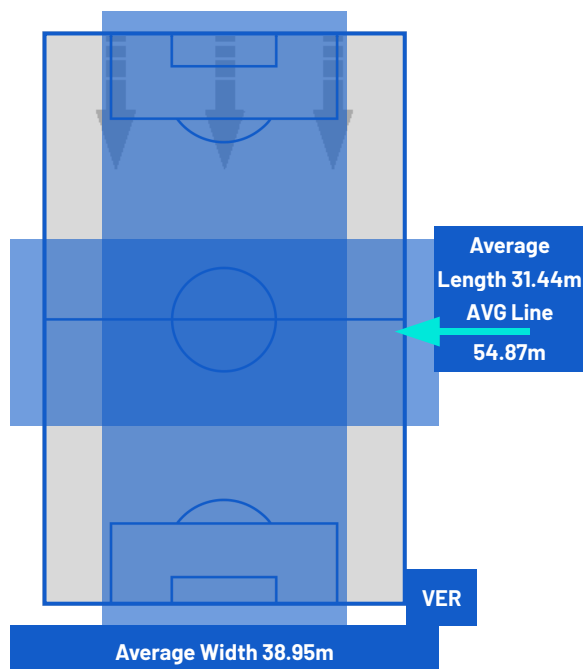

SASSUOLO

3-0

HELLAS VERONA

TEAM'S DEFENSE POSITION 1ST HALF

TEAM'S DEFENSE POSITION 2ND HALF

Reggio Emilia 20/02/2026 MAPEI STADIUM 20:45

SASSUOLO

3-0

HELLAS VERONA

ATTEMPTS MAP

3	Goals	0
4	On target	1
3	Off target	5
0	Blocked	4

OPEN PLAY CROSSES MAP

3	Crosses completed	3
16	Total crosses	29
19	Accuracy (%)	10

721	Total Balls Played	754
232	DEFENSIVE	219
367	MIDFIELD	376
122	ATTACK ZONE	159