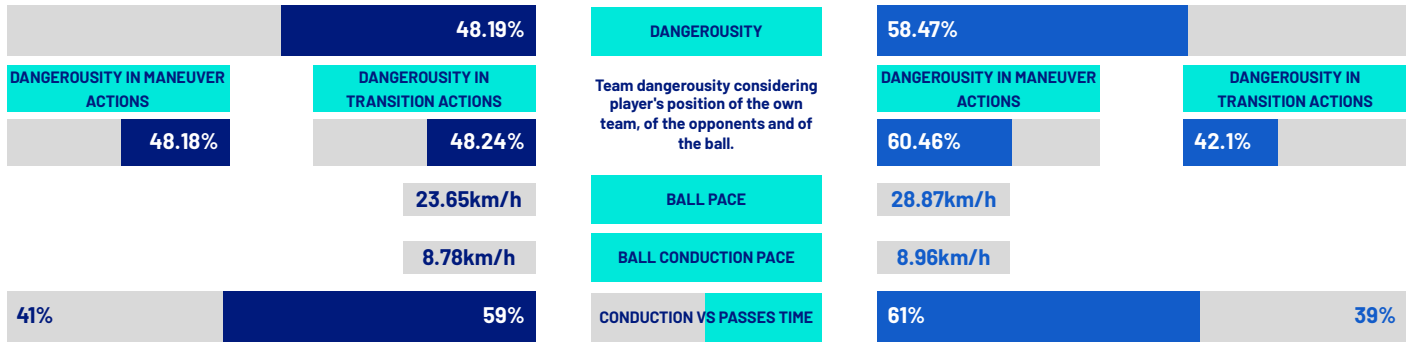

Reggio Emilia 20/02/2026 MAPEI STADIUM 20:45

SASSUOLO

3-0

HELLAS VERONA

TEAM INDICATORS

RECORDMEN

PASS GAIN

Number of players overtaken by a vertical pass (only successful passes are considered).