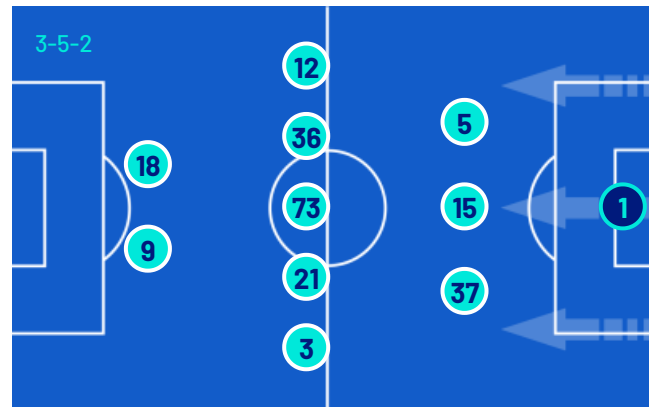

Bench

	(GK) PERILLI	34
	(GK) TONIOLO	94
	OYEGOKE	2
	SUSLOV	10
	SLOTSAGER	19
	MOSQUERA	25
	SZIMIONAŞ	30
	ISAAC	41
	CHAM	70
	DE BATTISTI	71
	PECI	79
	VERMEŞAN	90
	MONTICELLI	92

Head Coach: **PAOLO SAMMARCO**

Fourth official: **DAVIDE MASSA**
V.A.R.: **PAOLO MAZZOLENI**
A.V.A.R.: **ANTONIO GIUA**