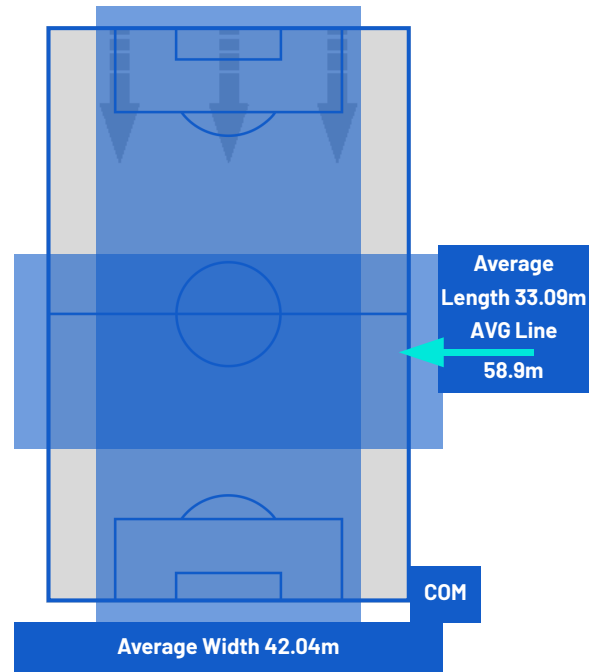

Lecce 27/12/2025 ETTORE GIARDINIERO - VIA DEL MARE 15:00

LECCE

0-3

COMO

TEAM'S DEFENSE POSITION 1ST HALF