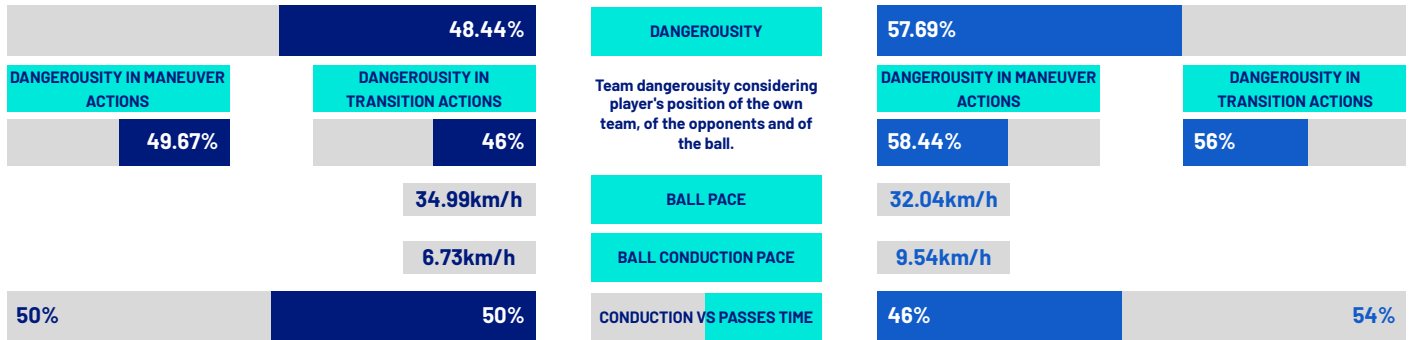

Lecce 27/12/2025 ETTORE GIARDINIERO - VIA DEL MARE 15:00

LECCE

0-3

COMO

TEAM INDICATORS

RECORDMEN

PASS GAIN

Number of players overtaken by a vertical pass (only successful passes are considered).