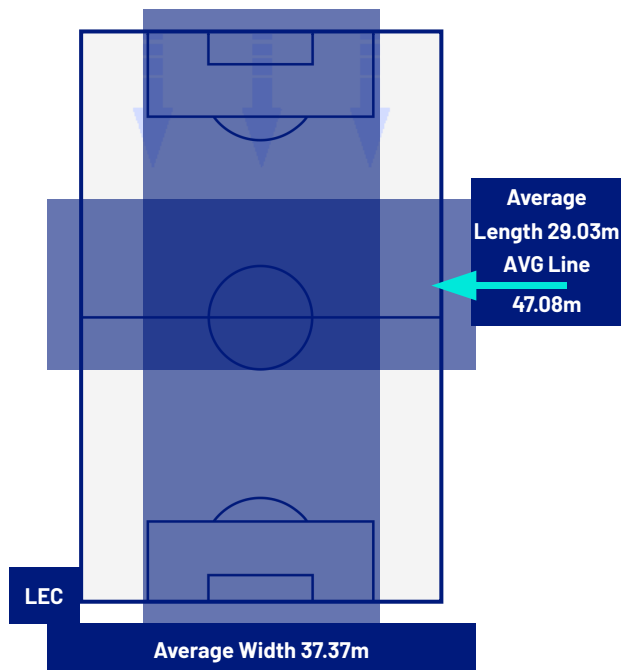

TEAM'S DEFENSE POSITION 2ND HALF