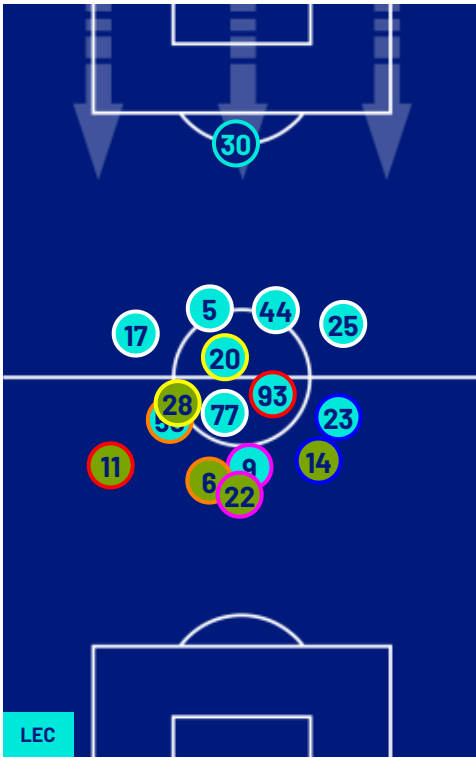

Jog:	0-7 km/h	Run:	7.1-15 km/h	Sprint:	15.1+ km/h	Jog + Run + Sprint:	Distance covered
TOP Sprinter:	Top four players per team						

Matchday 17
SERIE A CHAMPIONSHIP 2025-2026

MATCH REPORT

Lecce 27/12/2025 ETTORE GIARDINIERO - VIA DEL MARE 15:00

LECCE

0-3

COMO

PLAYERS AVERAGE POSITIONS

- Legend:
- 1st Substitution
 - 2nd Substitution
 - 3rd Substitution
 - 4th Substitution
 - 5th Substitution
 - Player In
 - Player In
 - Player In
 - Player In
 - Player In
 - Player Out
 - Player Out
 - Player Out
 - Player Out
 - Player Out
 - Player In Substitution Of
 - Player In Substitution Of
 - Player In Substitution Of
 - Player In Substitution Of