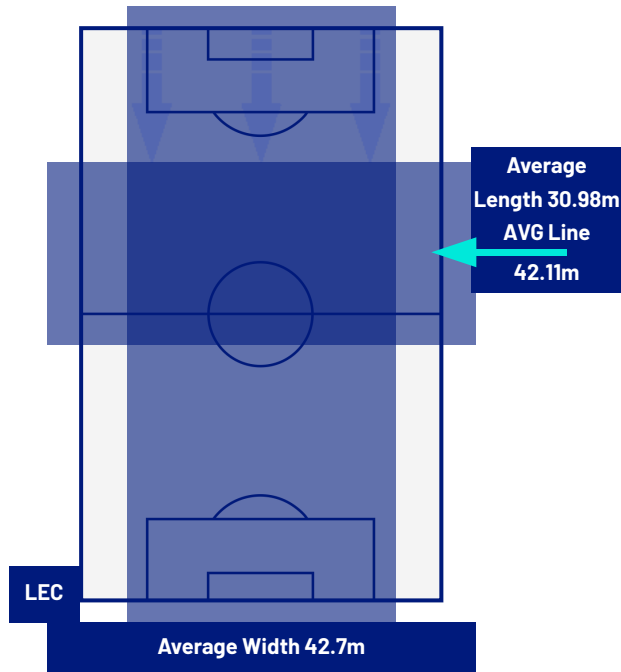

Lecce 27/12/2025 ETTORE GIARDINIERO - VIA DEL MARE 15:00

LECCE

0-3

COMO

TEAM'S DEFENSE POSITION 1ST HALF