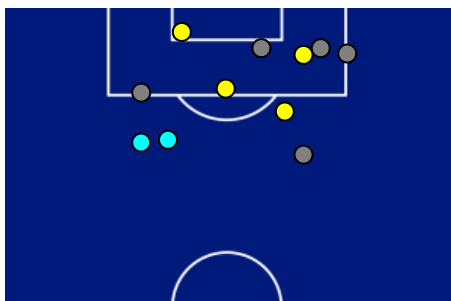

LECCE

0-3

COMO

PLAYERS AVERAGE POSITIONS

- Legend:
- 1st Substitution
 - 2nd Substitution
 - 3rd Substitution
 - 4th Substitution
 - 5th Substitution
 - Player In
 - Player In
 - Player In
 - Player In
 - Player In
 - Player Out
 - Player Out
 - Player Out
 - Player Out
 - Player Out
 - Player In Substitution Of
 - Player In Substitution Of
 - Player In Substitution Of
 - Player In Substitution Of

Lecce 27/12/2025 ETTORE GIARDINIERO - VIA DEL MARE 15:00

LECCE

0-3

COMO

TEAM'S DEFENSE POSITION 1ST HALF

TEAM'S DEFENSE POSITION 2ND HALF

Lecce 27/12/2025 ETTORE GIARDINIERO - VIA DEL MARE 15:00

LECCE

0-3

COMO

ATTEMPTS MAP

0	Goals	3
4	On target	6
5	Off target	3
2	Blocked	3

OPEN PLAY CROSSES MAP

3	Crosses completed	4
19	Total crosses	19
16	Accuracy (%)	21

560	Total Balls Played	770
182	DEFENSIVE	316
213	MIDFIELD	302
165	ATTACK ZONE	152