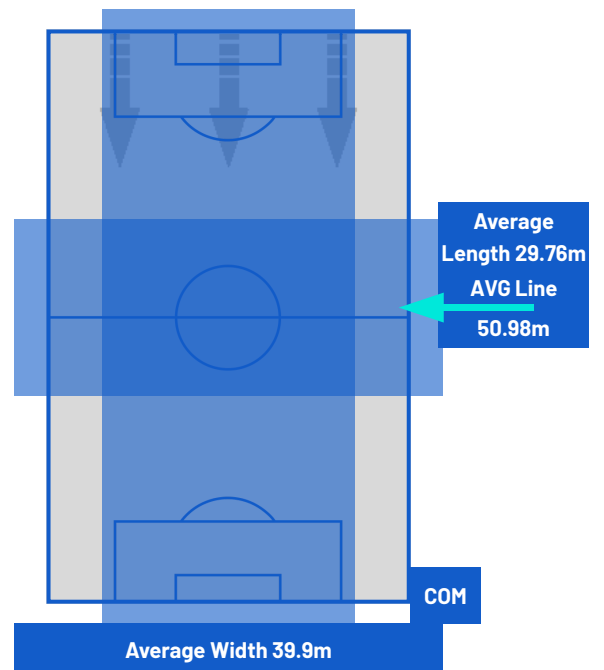

TEAM'S DEFENSE POSITION 2ND HALF