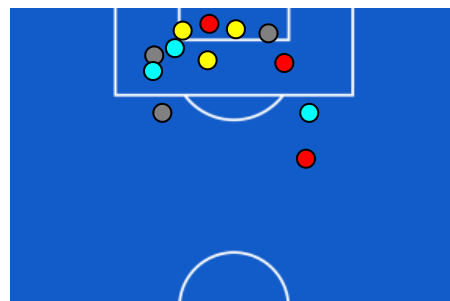

0-3

COMO

ATTEMPTS MAP

0	Goals	3
4	On target	6
5	Off target	3
2	Blocked	3

OPEN PLAY CROSSES MAP

3	Crosses completed	4
19	Total crosses	19
16	Accuracy (%)	21

560	Total Balls Played	770
182	DEFENSIVE	316
213	MIDFIELD	302
165	ATTACK ZONE	152