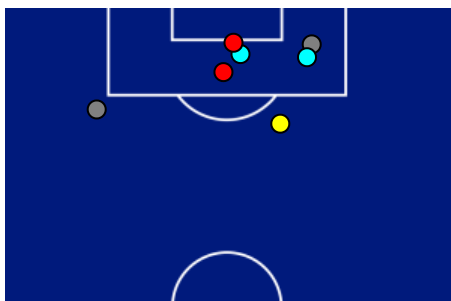

Lecce 08/03/2026 ETTORE GIARDINIERO - VIA DEL MARE 12:30

LECCE

2-1

CREMONESE

ATTEMPTS MAP

2	Goals	1
3	On target	5
2	Off target	3
2	Blocked	2