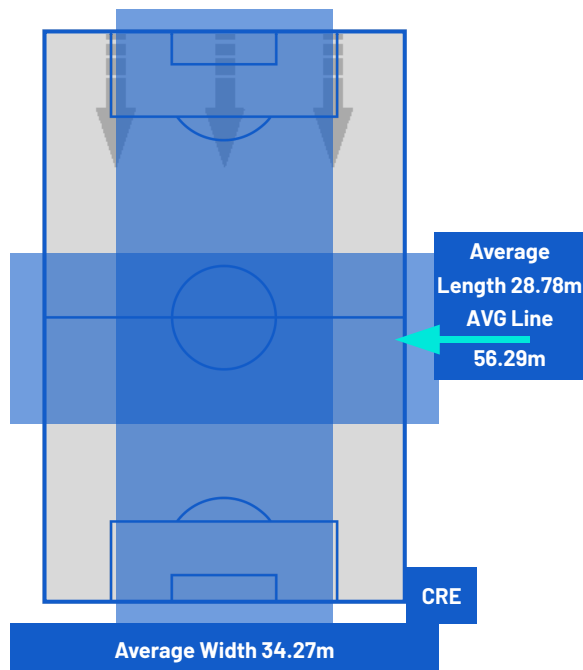

TEAM'S DEFENSE POSITION 2ND HALF