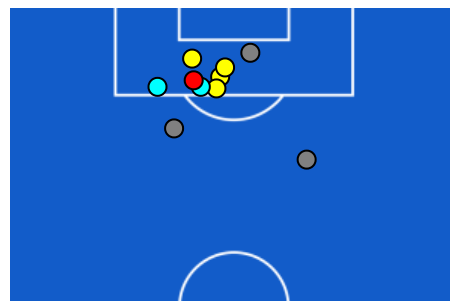

Lecce 08/03/2026 ETTORE GIARDINIERO - VIA DEL MARE 12:30

LECCE

2-1

CREMONESE

ATTEMPTS MAP

2	Goals	1
3	On target	5
2	Off target	3
2	Blocked	2

OPEN PLAY CROSSES MAP

4	Crosses completed	3
23	Total crosses	34
17	Accuracy (%)	9

590	Total Balls Played	705
228	DEFENSIVE	247
226	MIDFIELD	304
136	ATTACK ZONE	154