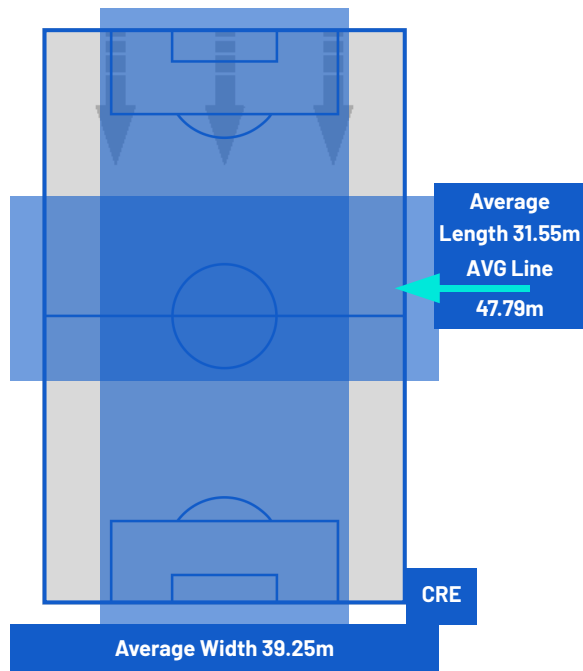

## PLAYERS AVERAGE POSITIONS

Legend:

- 1st Substitution ● Player In
- 2nd Substitution ● Player In
- 3rd Substitution ● Player In
- 4th Substitution ● Player In
- 5th Substitution ● Player In

- Player Out
- Player Out
- Player Out
- Player Out
- Player Out

## TEAM'S DEFENSE POSITION 1ST HALF