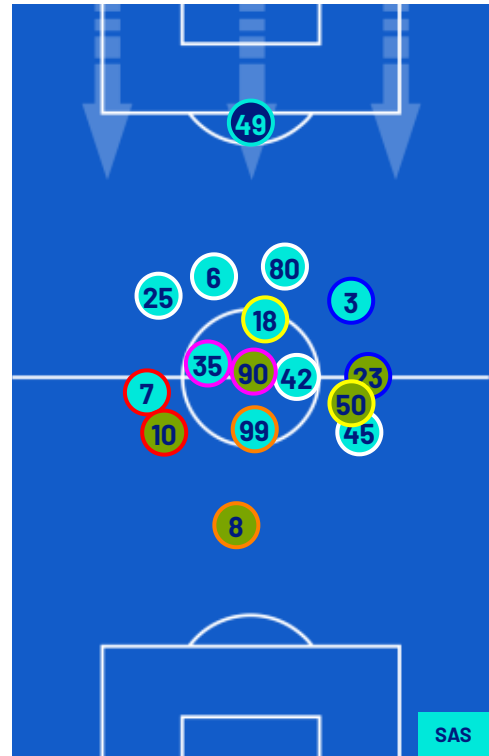

Torino 08/05/2026 OLIMPICO - GRANDE TORINO 20:45

**TORINO**

**2-1**

**SASSUOLO**

## PLAYERS AVERAGE POSITIONS

- Legend:
- 1st Substitution
  - 2nd Substitution
  - 3rd Substitution
  - 4th Substitution
  - 5th Substitution
  - Player In
  - Player In
  - Player In
  - Player In
  - Player In
  - Player Out
  - Player Out
  - Player Out
  - Player Out
  - Player Out
  - Player In Substitution Of
  - Player In Substitution Of
  - Player In Substitution Of
  - Player In Substitution Of