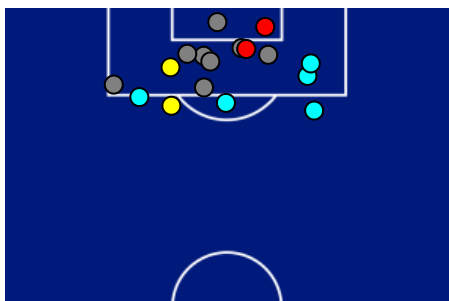

Torino 08/05/2026 OLIMPICO - GRANDE TORINO 20:45

TORINO

2-1

SASSUOLO

ATTEMPTS MAP

2	Goals	1
4	On target	6
6	Off target	4
5	Blocked	4