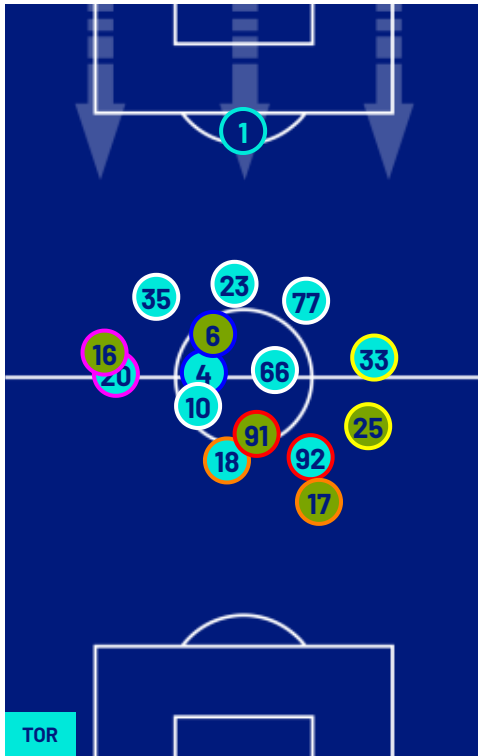

Torino 08/05/2026 OLIMPICO - GRANDE TORINO 20:45

**TORINO**

**2-1**

**SASSUOLO**

## PLAYERS AVERAGE POSITIONS

- Legend:
- 1st Substitution
  - 2nd Substitution
  - 3rd Substitution
  - 4th Substitution
  - 5th Substitution
  - Player In
  - Player In
  - Player In
  - Player In
  - Player In
  - Player Out
  - Player Out
  - Player Out
  - Player Out
  - Player Out
  - Player In Substitution Of
  - Player In Substitution Of
  - Player In Substitution Of
  - Player In Substitution Of