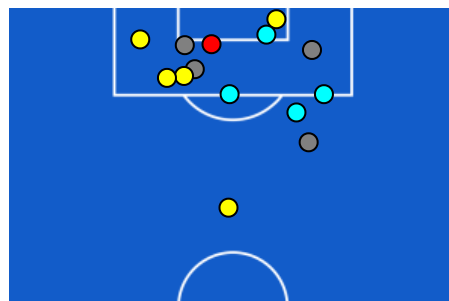

Torino 08/05/2026 OLIMPICO - GRANDE TORINO 20:45

TORINO

2-1

SASSUOLO

ATTEMPTS MAP

2	Goals	1
4	On target	6
6	Off target	4
5	Blocked	4

OPEN PLAY CROSSES MAP

11	Crosses completed	3
30	Total crosses	22
37	Accuracy (%)	14

710	Total Balls Played	725
217	DEFENSIVE	267
314	MIDFIELD	303
179	ATTACK ZONE	155