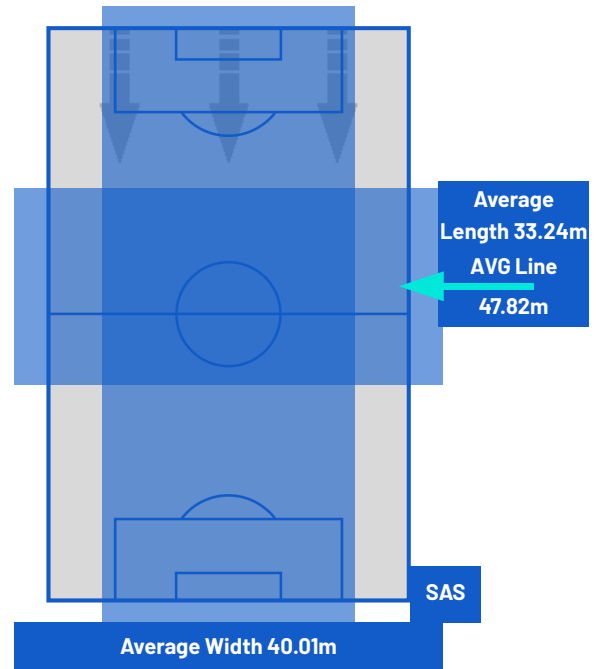

## PLAYERS AVERAGE POSITIONS

- Legend:
- 1st Substitution
  - 2nd Substitution
  - 3rd Substitution
  - 4th Substitution
  - 5th Substitution
  - Player In
  - Player In
  - Player In
  - Player In
  - Player In
  - Player Out
  - Player Out
  - Player Out
  - Player Out
  - Player Out
  - Player In Substitution Of
  - Player In Substitution Of
  - Player In Substitution Of
  - Player In Substitution Of

## TEAM'S DEFENSE POSITION 1ST HALF