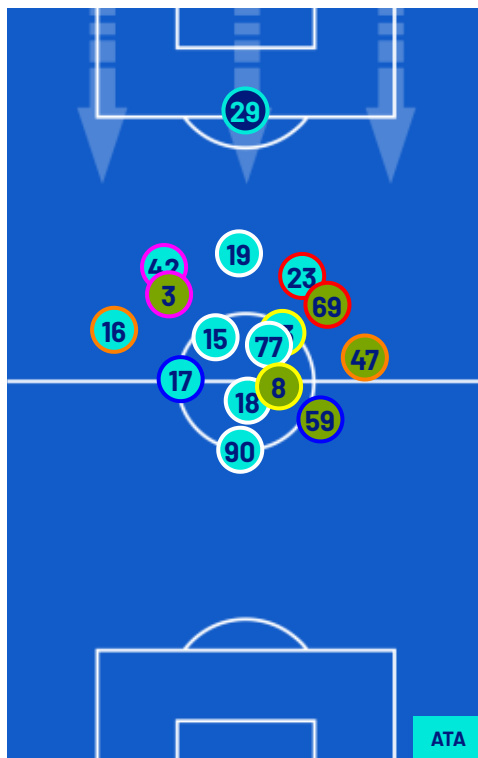

Roma 18/04/2026 OLIMPICO 20:45

ROMA

1-1

ATALANTA

PLAYERS AVERAGE POSITIONS

Legend:

- 1st Substitution ● Player In
- 2nd Substitution ● Player In
- 3rd Substitution ● Player In
- 4th Substitution ● Player In
- 5th Substitution ● Player In