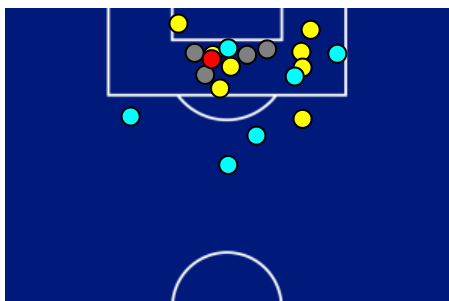

ROMA

1-1

ATALANTA

TEAM'S DEFENSE POSITION 1ST HALF

TEAM'S DEFENSE POSITION 2ND HALF

Roma 18/04/2026 OLIMPICO 20:45

ROMA

1-1

ATALANTA

ATTEMPTS MAP

1	Goals	1
9	On target	2
3	Off target	3
6	Blocked	3

OPEN PLAY CROSSES MAP

10	Crosses completed	6
25	Total crosses	24
40	Accuracy (%)	25

832	Total Balls Played	773
240	DEFENSIVE	312
384	MIDFIELD	310
208	ATTACK ZONE	151