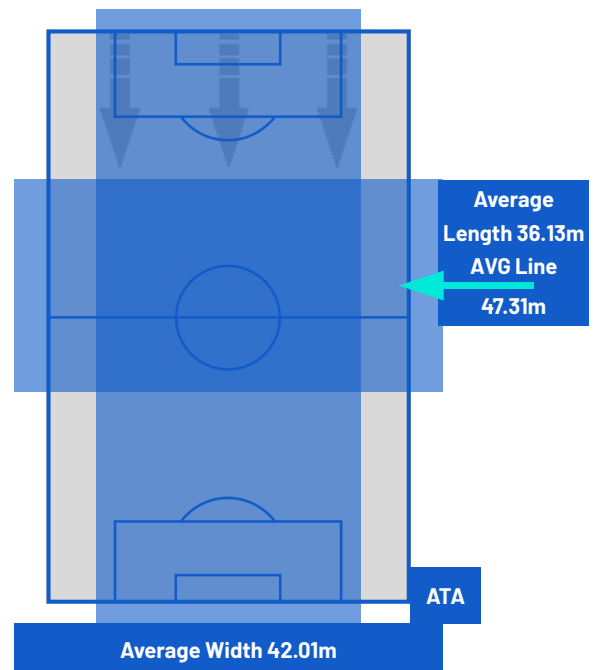

ROMA

1-1

ATALANTA

TEAM'S DEFENSE POSITION 1ST HALF

TEAM'S DEFENSE POSITION 2ND HALF

Roma 18/04/2026 OLIMPICO 20:45

ROMA

1-1

ATALANTA

ATTEMPTS MAP

1	Goals	1
9	On target	2
3	Off target	3
6	Blocked	3

OPEN PLAY CROSSES MAP

10	Crosses completed	6
25	Total crosses	24
40	Accuracy (%)	25

832	Total Balls Played	773
240	DEFENSIVE	312
384	MIDFIELD	310
208	ATTACK ZONE	151