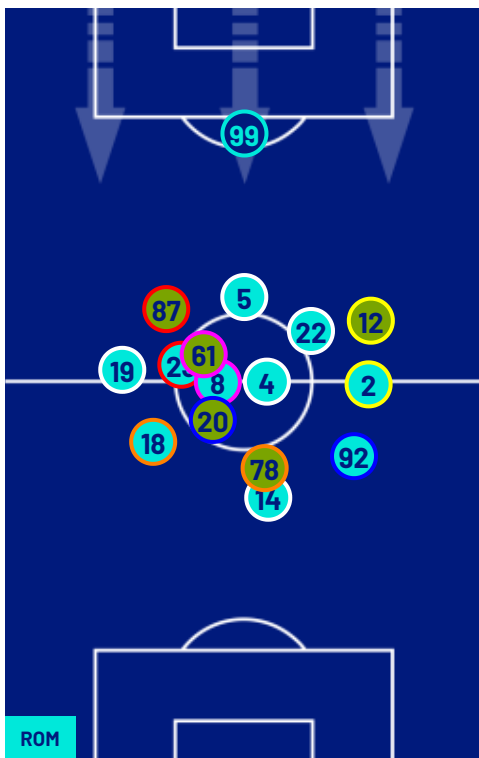

Roma 18/04/2026 OLIMPICO 20:45

ROMA

1-1

ATALANTA

PLAYERS AVERAGE POSITIONS

Legend:

- 1st Substitution ● Player In
- 2nd Substitution ● Player In
- 3rd Substitution ● Player In
- 4th Substitution ● Player In
- 5th Substitution ● Player In

ATALANTA

ATTEMPTS MAP

1	Goals	1
9	On target	2
3	Off target	3
6	Blocked	3

OPEN PLAY CROSSES MAP

10	Crosses completed	6
25	Total crosses	24
40	Accuracy (%)	25

832	Total Balls Played	773
240	DEFENSIVE	312
384	MIDFIELD	310
208	ATTACK ZONE	151