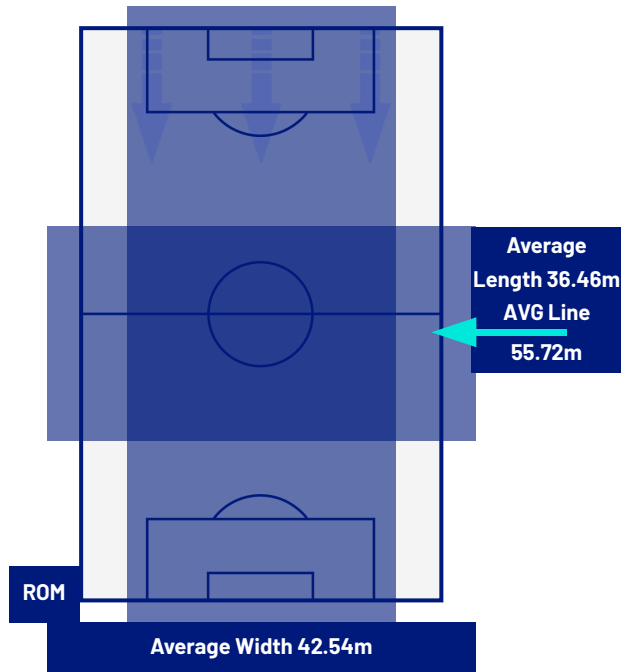

Roma 18/04/2026 OLIMPICO 20:45

ROMA

1-1

ATALANTA

TEAM'S DEFENSE POSITION 1ST HALF