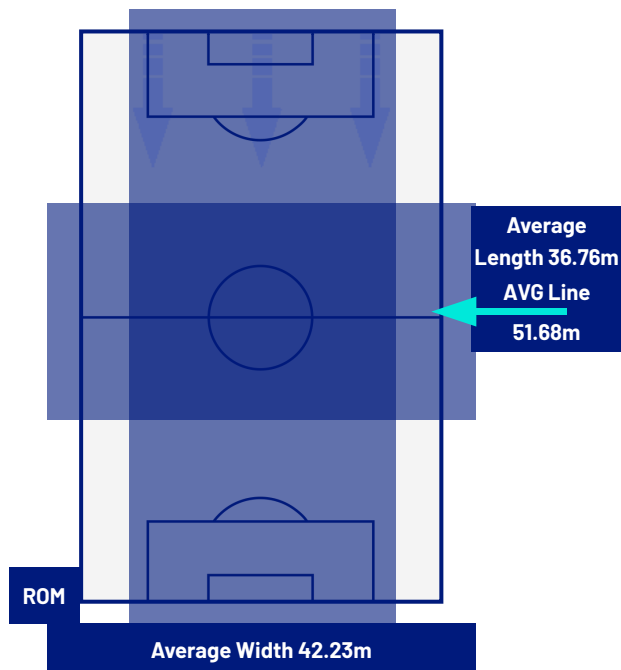

TEAM'S DEFENSE POSITION 2ND HALF