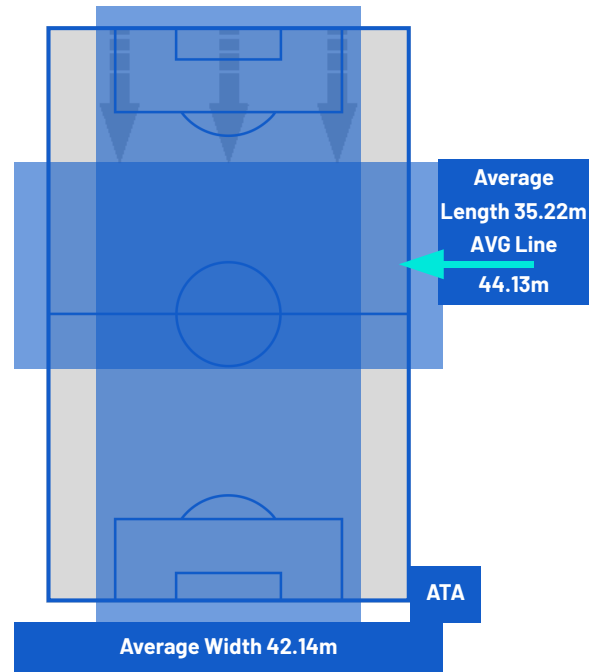

Roma 18/04/2026 OLIMPICO 20:45

ROMA

1-1

ATALANTA

TEAM'S DEFENSE POSITION 1ST HALF