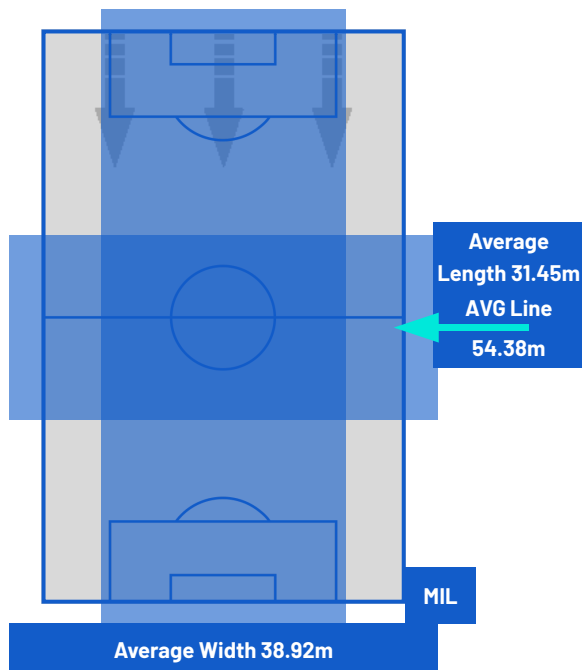

Reggio Emilia 03/05/2026 MAPEI STADIUM 15:00

SASSUOLO

2-0

MILAN

TEAM'S DEFENSE POSITION 1ST HALF

TEAM'S DEFENSE POSITION 2ND HALF

Reggio Emilia 03/05/2026 MAPEI STADIUM 15:00

SASSUOLO

2-0

MILAN

ATTEMPTS MAP

2	Goals	0
4	On target	0
5	Off target	5
4	Blocked	1

OPEN PLAY CROSSES MAP

3	Crosses completed	3
12	Total crosses	21
25	Accuracy (%)	14

822	Total Balls Played	647
284	DEFENSIVE	173
362	MIDFIELD	256
176	ATTACK ZONE	218