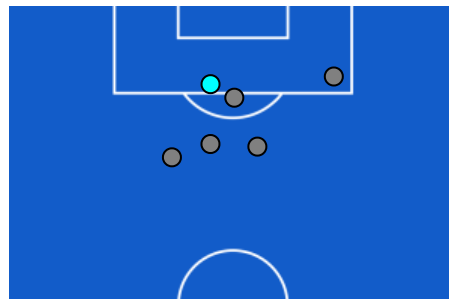

- Legend:
- | | | | | |
|------------------|-----------|------------|---------------------------|-----------|
| 1st Substitution | Player In | Player Out | Player In Substitution Of | Player In |
| 2nd Substitution | Player In | Player Out | Player In Substitution Of | Player In |
| 3rd Substitution | Player In | Player Out | Player In Substitution Of | Player In |
| 4th Substitution | Player In | Player Out | Player In Substitution Of | Player In |
| 5th Substitution | Player In | Player Out | Player In Substitution Of | Player In |

Reggio Emilia 03/05/2026 MAPEI STADIUM 15:00

SASSUOLO

2-0

MILAN

TEAM'S DEFENSE POSITION 1ST HALF

TEAM'S DEFENSE POSITION 2ND HALF

Reggio Emilia 03/05/2026 MAPEI STADIUM 15:00

SASSUOLO

2-0

MILAN

ATTEMPTS MAP

2	Goals	0
4	On target	0
5	Off target	5
4	Blocked	1

OPEN PLAY CROSSES MAP

3	Crosses completed	3
12	Total crosses	21
25	Accuracy (%)	14

822	Total Balls Played	647
284	DEFENSIVE	173
362	MIDFIELD	256
176	ATTACK ZONE	218