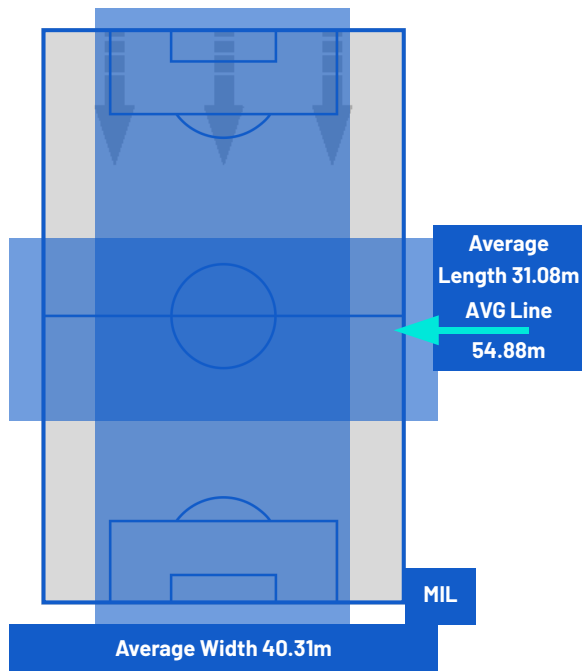

Reggio Emilia 03/05/2026 MAPEI STADIUM 15:00

SASSUOLO

2-0

MILAN

TEAM'S DEFENSE POSITION 1ST HALF

TEAM'S DEFENSE POSITION 2ND HALF

Reggio Emilia 03/05/2026 MAPEI STADIUM 15:00

SASSUOLO

2-0

MILAN

ATTEMPTS MAP

2	Goals	0
4	On target	0
5	Off target	5
4	Blocked	1

OPEN PLAY CROSSES MAP

3	Crosses completed	3
12	Total crosses	21
25	Accuracy (%)	14

822	Total Balls Played	647
284	DEFENSIVE	173
362	MIDFIELD	256
176	ATTACK ZONE	218