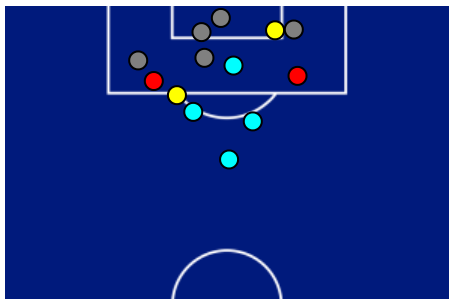

- Legend:
- | | | | | |
|------------------|-----------|------------|---------------------------|-----------|
| 1st Substitution | Player In | Player Out | Player In Substitution Of | Player In |
| 2nd Substitution | Player In | Player Out | Player In Substitution Of | Player In |
| 3rd Substitution | Player In | Player Out | Player In Substitution Of | Player In |
| 4th Substitution | Player In | Player Out | Player In Substitution Of | Player In |
| 5th Substitution | Player In | Player Out | Player In Substitution Of | Player In |

Reggio Emilia 03/05/2026 MAPEI STADIUM 15:00

SASSUOLO

2-0

MILAN

TEAM'S DEFENSE POSITION 1ST HALF

TEAM'S DEFENSE POSITION 2ND HALF

Reggio Emilia 03/05/2026 MAPEI STADIUM 15:00

SASSUOLO

2-0

MILAN

ATTEMPTS MAP

2	Goals	0
4	On target	0
5	Off target	5
4	Blocked	1

OPEN PLAY CROSSES MAP

3	Crosses completed	3
12	Total crosses	21
25	Accuracy (%)	14

822	Total Balls Played	647
284	DEFENSIVE	173
362	MIDFIELD	256
176	ATTACK ZONE	218