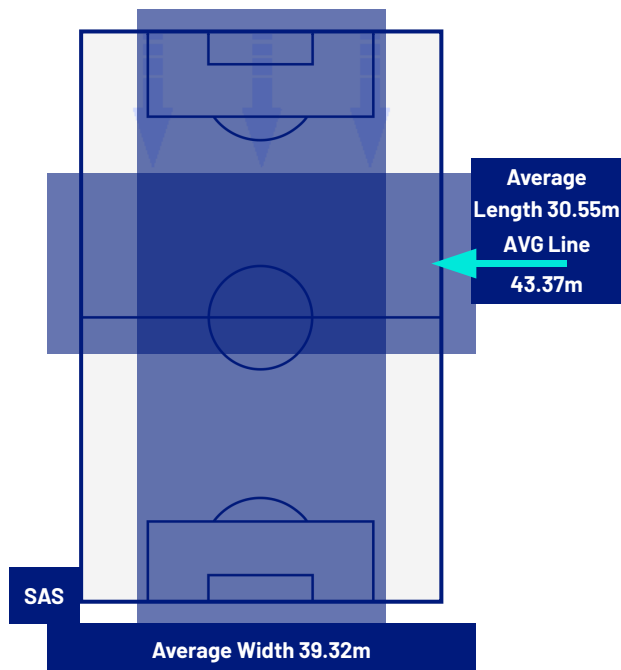

Reggio Emilia 03/05/2026 MAPEI STADIUM 15:00

SASSUOLO

2-0

MILAN

TEAM'S DEFENSE POSITION 1ST HALF

TEAM'S DEFENSE POSITION 2ND HALF

Reggio Emilia 03/05/2026 MAPEI STADIUM 15:00

SASSUOLO

2-0

MILAN

ATTEMPTS MAP

2	Goals	0
4	On target	0
5	Off target	5
4	Blocked	1

OPEN PLAY CROSSES MAP

3	Crosses completed	3
12	Total crosses	21
25	Accuracy (%)	14

822	Total Balls Played	647
284	DEFENSIVE	173
362	MIDFIELD	256
176	ATTACK ZONE	218