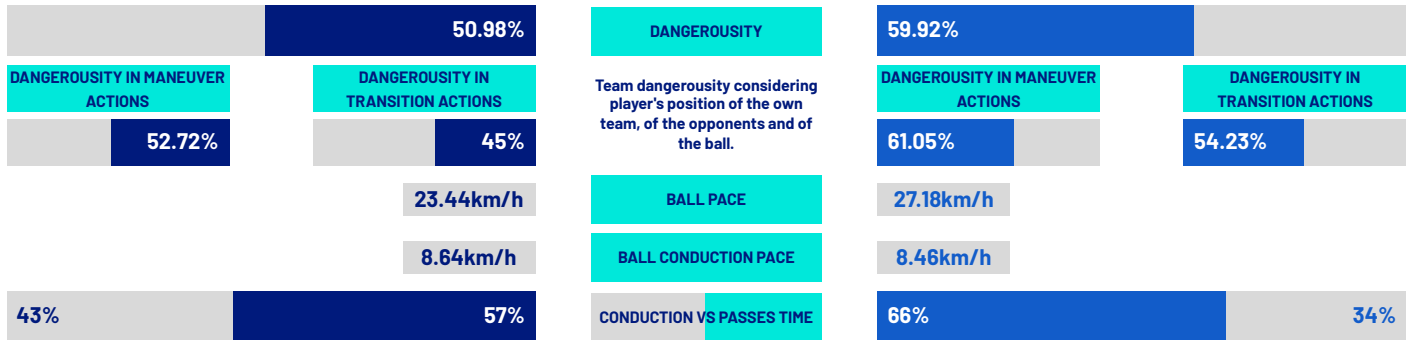

Reggio Emilia 03/05/2026 MAPEI STADIUM 15:00

SASSUOLO

2-0

MILAN

TEAM INDICATORS

RECORDMEN

PASS GAIN

Number of players overtaken by a vertical pass (only successful passes are considered).