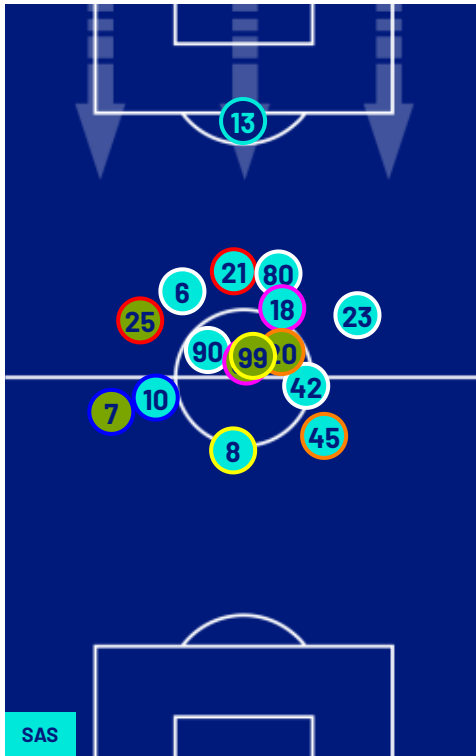

Jog:	0-7 km/h	Run:	7.1-15 km/h	Sprint:	15.1+ km/h	Jog + Run + Sprint:	Distance covered
TOP Sprinter:	Top five players per team						

Reggio Emilia 03/05/2026 MAPEI STADIUM 15:00

SASSUOLO

2-0

MILAN

PLAYERS AVERAGE POSITIONS

- Legend:
- | | | | | |
|------------------|-----------|------------|---------------------------|-----------|
| 1st Substitution | Player In | Player Out | Player In Substitution Of | Player In |
| 2nd Substitution | Player In | Player Out | Player In Substitution Of | Player In |
| 3rd Substitution | Player In | Player Out | Player In Substitution Of | Player In |
| 4th Substitution | Player In | Player Out | Player In Substitution Of | Player In |
| 5th Substitution | Player In | Player Out | Player In Substitution Of | Player In |