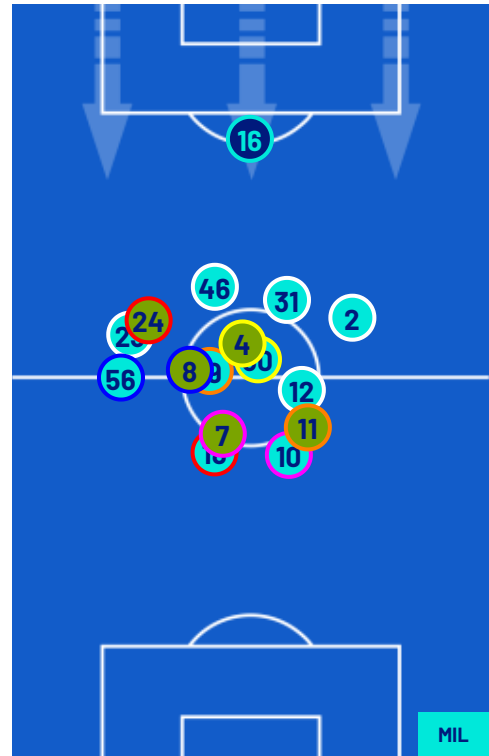

Jog:	0-7 km/h	Run:	7.1-15 km/h	Sprint:	15.1+ km/h	Jog + Run + Sprint:	Distance covered
TOP Sprinter:	Top five players per team						

Reggio Emilia 03/05/2026 MAPEI STADIUM 15:00

SASSUOLO

2-0

MILAN

PLAYERS AVERAGE POSITIONS

- Legend:
- | | | | | |
|------------------|-----------|------------|---------------------------|-----------|
| 1st Substitution | Player In | Player Out | Player In Substitution Of | Player In |
| 2nd Substitution | Player In | Player Out | Player In Substitution Of | Player In |
| 3rd Substitution | Player In | Player Out | Player In Substitution Of | Player In |
| 4th Substitution | Player In | Player Out | Player In Substitution Of | Player In |
| 5th Substitution | Player In | Player Out | Player In Substitution Of | Player In |