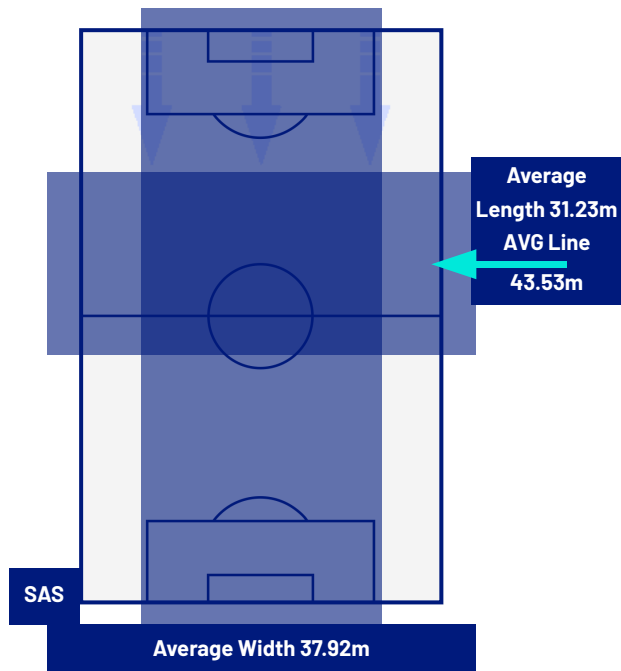

Reggio Emilia 03/05/2026 MAPEI STADIUM 15:00

SASSUOLO

2-0

MILAN

TEAM'S DEFENSE POSITION 1ST HALF

TEAM'S DEFENSE POSITION 2ND HALF

Reggio Emilia 03/05/2026 MAPEI STADIUM 15:00

SASSUOLO

2-0

MILAN

ATTEMPTS MAP

2	Goals	0
4	On target	0
5	Off target	5
4	Blocked	1

OPEN PLAY CROSSES MAP

3	Crosses completed	3
12	Total crosses	21
25	Accuracy (%)	14

822	Total Balls Played	647
284	DEFENSIVE	173
362	MIDFIELD	256
176	ATTACK ZONE	218