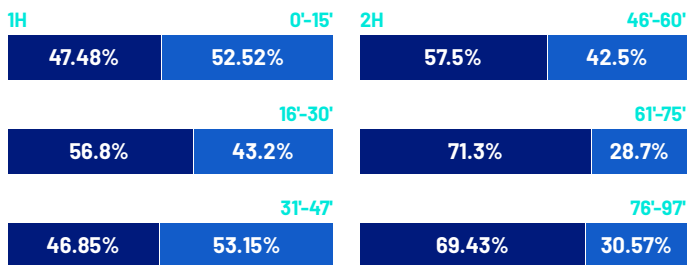

QUARTERS BALL POSSESSION

TEAM STATS

	PIS	LEC
Attempts	17	7
Attempts on target	7	4
Attempts on target from penalty box	13	6
Post		
Bar		
Attempts off target	6	2
Blocked Shots	4	1
Scoring Chances	3	2
Key Passes	14	3
Assists		2
Fouls Committed	15	13
Corners	6	1
Offsides	6	2
Cross Completed/Total	12/26	1/15
Dribbling	7	11
Passes Completed	324	223
Passes Completed/Attempted (%)	79	74
Passes Final Third	50	61
Balls played forward	91	133
Long Passes	32	19
Saves	2	6
Gained Possessions	49	44