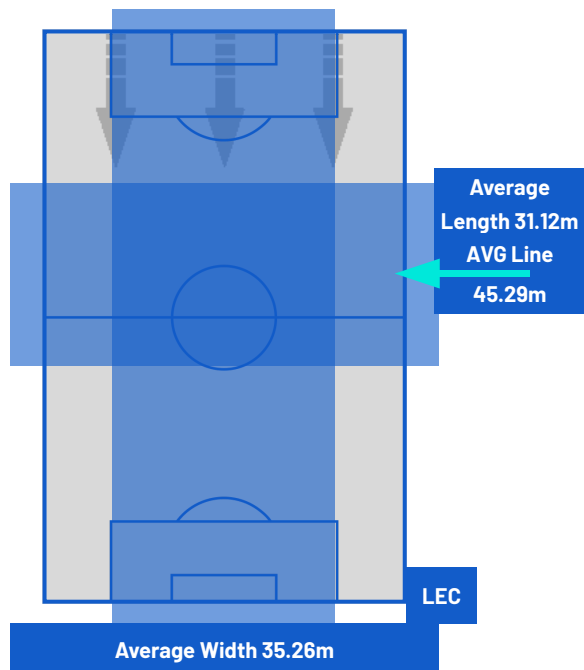

TEAM'S DEFENSE POSITION 2ND HALF