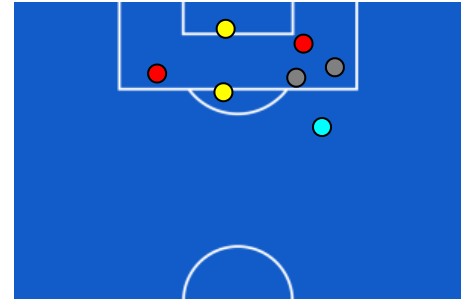

- Legend:
- | | | | | |
|------------------|-----------|------------|---------------------------|-----------|
| 1st Substitution | Player In | Player Out | Player In Substitution Of | Player In |
| 2nd Substitution | Player In | Player Out | Player In Substitution Of | Player In |
| 3rd Substitution | Player In | Player Out | Player In Substitution Of | Player In |
| 4th Substitution | Player In | Player Out | Player In Substitution Of | Player In |
| 5th Substitution | Player In | Player Out | Player In Substitution Of | Player In |

PISA

1-2

LECCE

TEAM'S DEFENSE POSITION 1ST HALF

TEAM'S DEFENSE POSITION 2ND HALF

Pisa 01/05/2026 CETILAR ARENA 20:45

PISA

1-2

LECCE

ATTEMPTS MAP

1	Goals	2
7	On target	4
6	Off target	2
4	Blocked	1

OPEN PLAY CROSSES MAP

12	Crosses completed	1
26	Total crosses	15
46	Accuracy (%)	7

676	Total Balls Played	547
309	DEFENSIVE	151
223	MIDFIELD	238
144	ATTACK ZONE	158