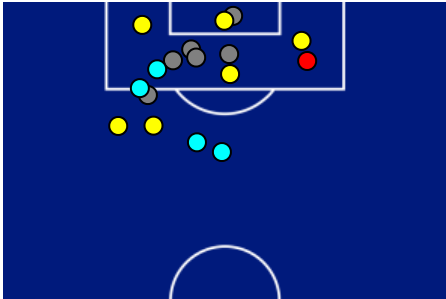

- Legend:
- | | | | | |
|------------------|-----------|------------|---------------------------|-----------|
| 1st Substitution | Player In | Player Out | Player In Substitution Of | Player In |
| 2nd Substitution | Player In | Player Out | Player In Substitution Of | Player In |
| 3rd Substitution | Player In | Player Out | Player In Substitution Of | Player In |
| 4th Substitution | Player In | Player Out | Player In Substitution Of | Player In |
| 5th Substitution | Player In | Player Out | Player In Substitution Of | Player In |

PISA

1-2

LECCE

TEAM'S DEFENSE POSITION 1ST HALF

TEAM'S DEFENSE POSITION 2ND HALF

Pisa 01/05/2026 CETILAR ARENA 20:45

PISA

1-2

LECCE

ATTEMPTS MAP

1	Goals	2
7	On target	4
6	Off target	2
4	Blocked	1

OPEN PLAY CROSSES MAP

12	Crosses completed	1
26	Total crosses	15
46	Accuracy (%)	7

676	Total Balls Played	547
309	DEFENSIVE	151
223	MIDFIELD	238
144	ATTACK ZONE	158