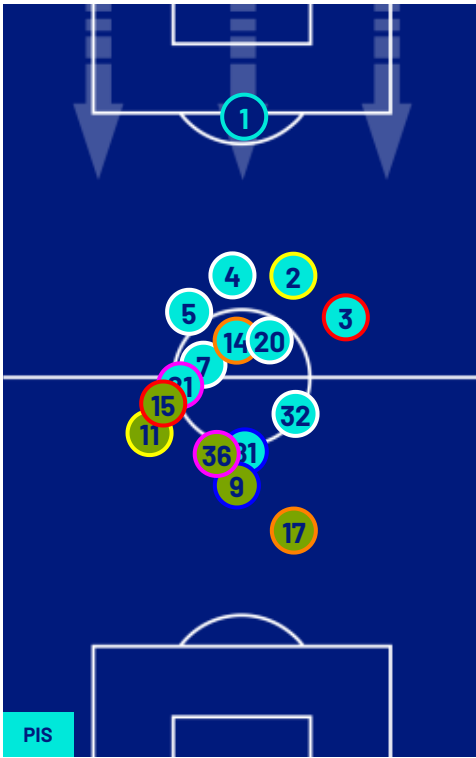

Jog:	0-7 km/h	Run:	7.1-15 km/h	Sprint:	15.1+ km/h	Jog + Run + Sprint:	Distance covered
TOP Sprinter:	Top five players per team						

Pisa 01/05/2026 CETILAR ARENA 20:45

PISA

1-2

LECCE

PLAYERS AVERAGE POSITIONS

- Legend:
- | | | | | |
|------------------|-----------|------------|---------------------------|-----------|
| 1st Substitution | Player In | Player Out | Player In Substitution Of | Player In |
| 2nd Substitution | Player In | Player Out | Player In Substitution Of | Player In |
| 3rd Substitution | Player In | Player Out | Player In Substitution Of | Player In |
| 4th Substitution | Player In | Player Out | Player In Substitution Of | Player In |
| 5th Substitution | Player In | Player Out | Player In Substitution Of | Player In |

LECCE

ATTEMPTS MAP

1	Goals	2
7	On target	4
6	Off target	2
4	Blocked	1

OPEN PLAY CROSSES MAP

12	Crosses completed	1
26	Total crosses	15
46	Accuracy (%)	7

676	Total Balls Played	547
309	DEFENSIVE	151
223	MIDFIELD	238
144	ATTACK ZONE	158