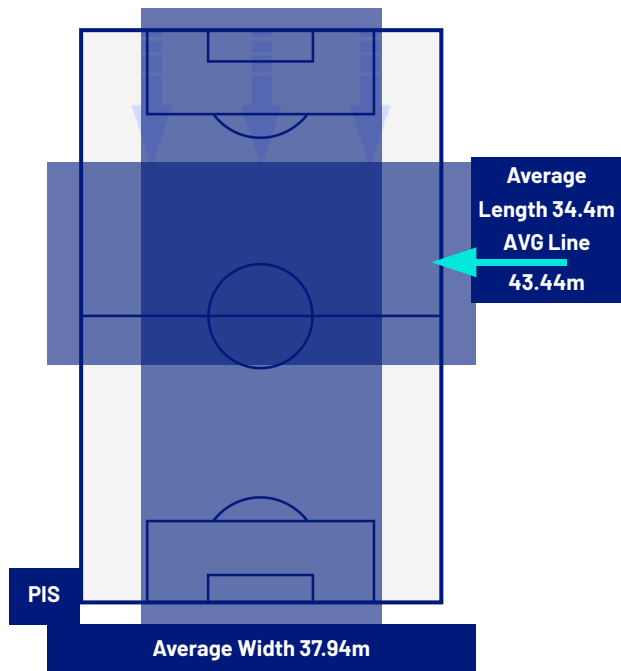

PISA

1-2

LECCE

TEAM'S DEFENSE POSITION 1ST HALF