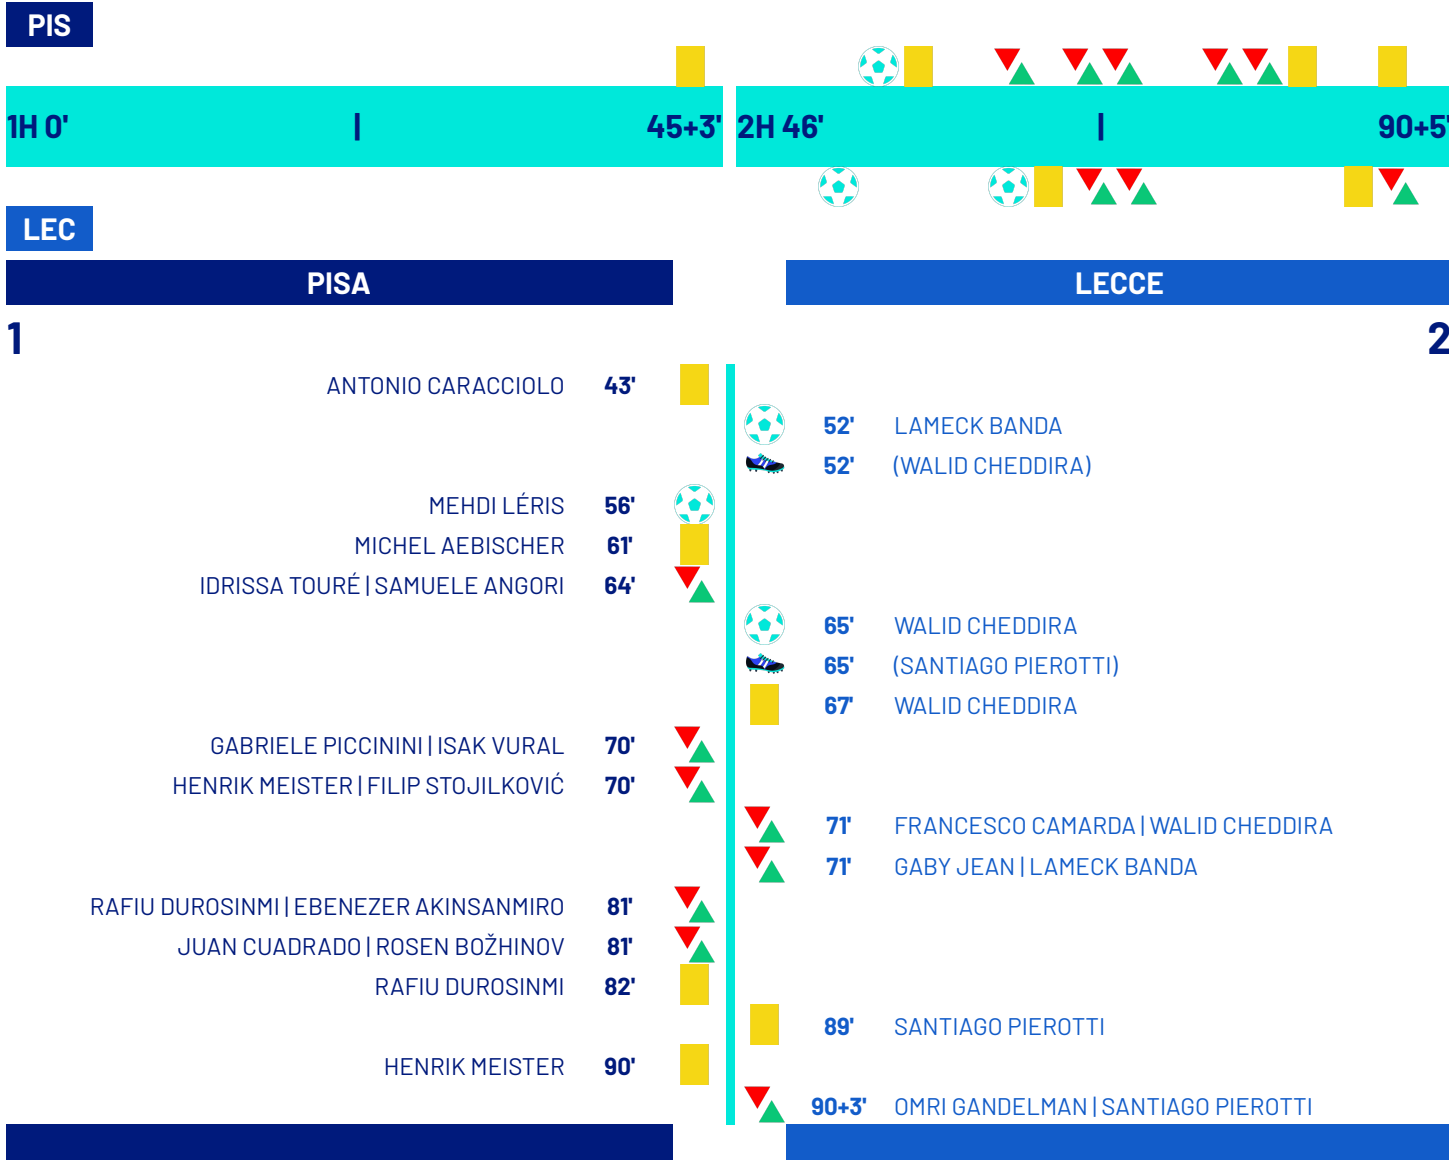

Fourth official: **PARIDE TREMOLADA**
 V.A.R.: **FRANCESCO MERAVIGLIA**
 A.V.A.R.: **MARCO GUIDA**

Pisa 01/05/2026 CETILAR ARENA 20:45

PISA

1-2

LECCE

MATCH EVENTS

Legend:

- Goals
- Penalty
- Yellow Card
- Red Card
- Double Yellow Card
- Owngoal
- Assist
- Substitution