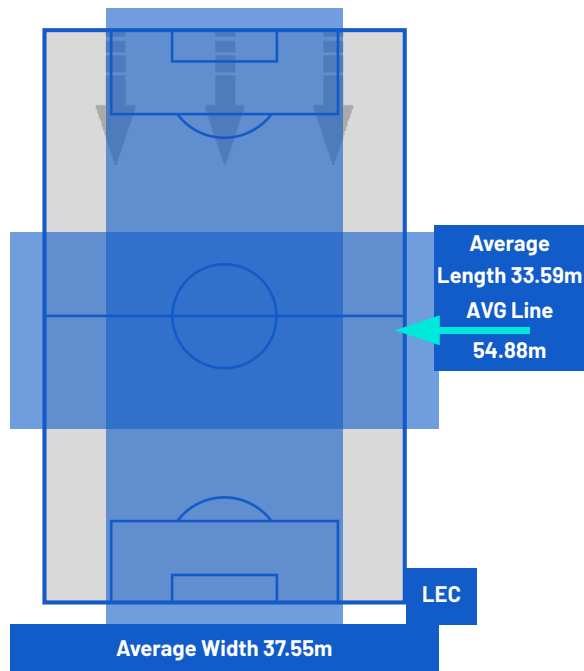

PISA

1-2

LECCE

TEAM'S DEFENSE POSITION 1ST HALF