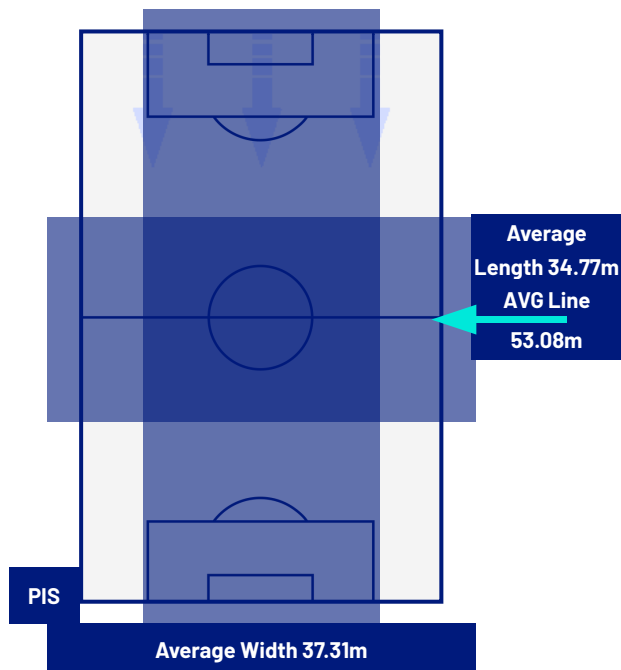

PISA

1-2

LECCE

TEAM'S DEFENSE POSITION 1ST HALF

TEAM'S DEFENSE POSITION 2ND HALF

Pisa 01/05/2026 CETILAR ARENA 20:45

PISA

1-2

LECCE

ATTEMPTS MAP

1	Goals	2
7	On target	4
6	Off target	2
4	Blocked	1

OPEN PLAY CROSSES MAP

12	Crosses completed	1
26	Total crosses	15
46	Accuracy (%)	7

676	Total Balls Played	547
309	DEFENSIVE	151
223	MIDFIELD	238
144	ATTACK ZONE	158