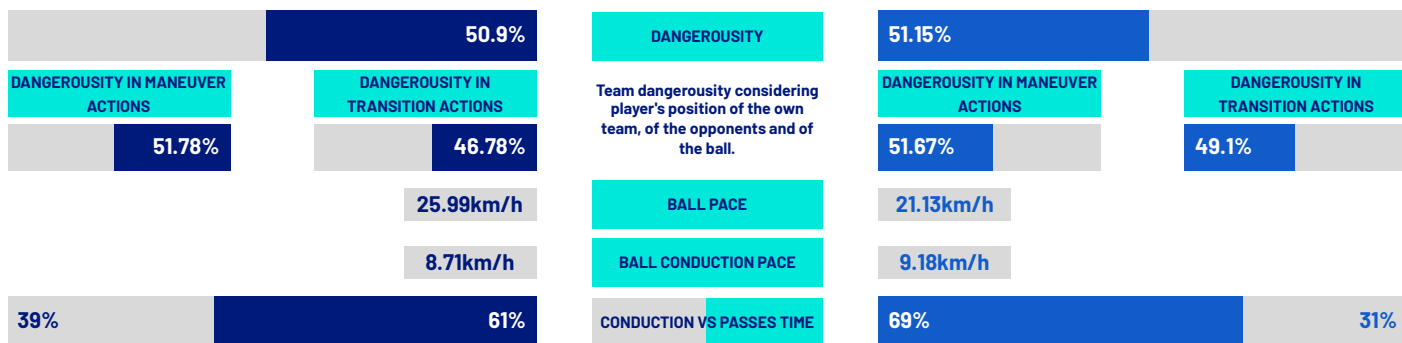

PLAYERS RANKING

Attempts		Attempts on target		Passes Final Third		Scoring Chances	
1	STOJILKOVIĆ PIS 3	1	BANDA LEC 2	1	PIEROTTI LEC 12	1	STOJILKOVIĆ PIS 2
2	I. TOURÉ PIS 2	2	AEBISCHER PIS 2	2	DANILO VEIGA LEC 11	2	PICCININI PIS 1
3	BANDA LEC 2	3	STOJILKOVIĆ PIS 1	3	L. COULIBALY LEC 11	3	L. COULIBALY LEC 1
4	AEBISCHER PIS 2	4	PICCININI PIS 1	4	BANDA LEC 7	4	CHEDDIRA LEC 1
5	CANESTRELLI PIS 2	5	I. TOURÉ PIS 1	5	LÉRIS PIS 7		
Crosses		Passes Completed		Key Passes		Dribbling	
1	GALLO LEC 5	1	CARACCILO PIS 42	1	LÉRIS PIS 4	1	ANGORI PIS 4
2	BANDA LEC 5	2	BOŽHINOV PIS 42	2	ANGORI PIS 2	2	BANDA LEC 3
3	LÉRIS PIS 5	3	AEBISCHER PIS 40	3	AKINSANMIRO PIS 1	3	PIEROTTI LEC 3
4	CUADRADO PIS 4	4	ŠEMPER PIS 32	4	MEISTER PIS 1	4	DANILO VEIGA LEC 2
5	ANGORI PIS 4	5	DANILO VEIGA LEC 32	5	I. TOURÉ PIS 1	5	NGOM LEC 2

PISA

1-2

LECCE

TEAM INDICATORS

RECORDMEN

PASS GAIN

Number of players overtaken by a vertical pass (only successful passes are considered).

It shows how much a player tends to overcome the opponent's pressure lines.