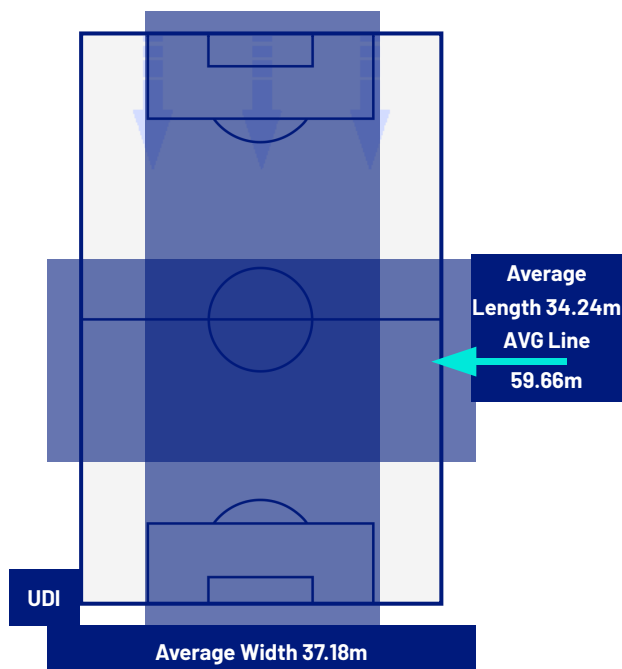

TEAM'S DEFENSE POSITION 2ND HALF