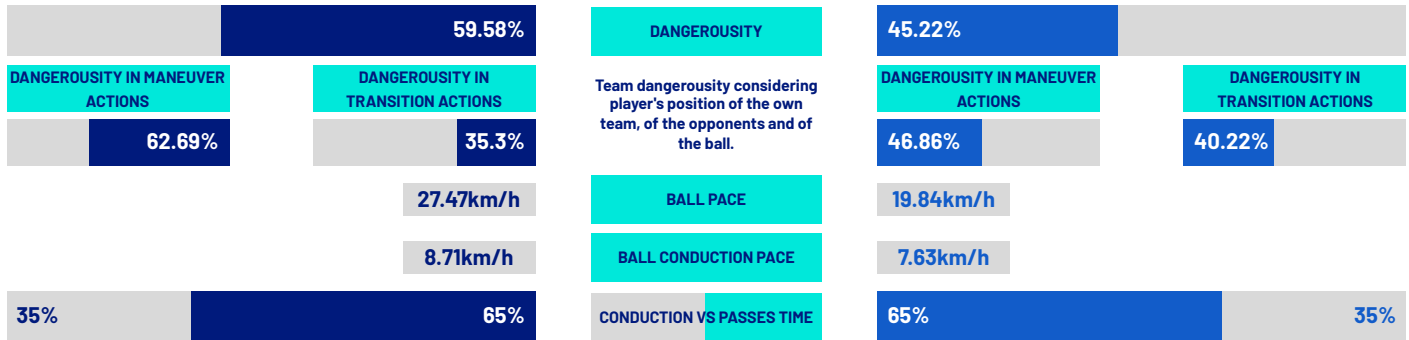

Udine 18/04/2026 FRIULI/BLUENERGY STADIUM 15:00

UDINESE

0-1

PARMA

TEAM INDICATORS

RECORDMEN

PASS GAIN

Number of players overtaken by a vertical pass (only successful passes are considered).

It shows how much a player tends to overcome the opponent's pressure lines.

1	7	IDRISSA GUEYE	6.67	1	31	ZION SUZUKI	4.25
2	18	ADAM BUKSA	4.75	2	9	MATEO PELLEGRINO	4
3	19	KINGSLEY EHIZIBUE	3.23	3	23	NESTA ELPHEGE	3.29
4	11	HASSANE KAMARA	3.04	4	7	G. STREFEZZA	3.1
5	40	MADUKA OKOYE	3	5	14	EMANUELE VALERI	2.95

PASS RISK

Measures the player's propensity to risk the pass (only successful passes are considered).

1	19	KINGSLEY EHIZIBUE	34.21%	1	27	SASCHA BRITSCHGI	55%
2	28	OUMAR SOLET	24.03%	2	14	EMANUELE VALERI	28.73%
3	31	THOMAS KRISTENSEN	20.13%	3	10	ADRIÁN BERNABÉ	25.67%
4	32	JURGEN EKKELENKAMP	19.79%	4	31	ZION SUZUKI	24.15%
5	40	MADUKA OKOYE	17.95%	5	15	ENRICO DELPRATO	20.23%

RECEIVED PRESSURE

How much the player with the ball is pressed by the opposite team.

It depends on the speed, running direction and distance from the opponent who is at a shorter distance.

1	7	IDRISSA GUEYE	83.52%	1	23	NESTA ELPHEGE	73.14%
2	18	ADAM BUKSA	83.31%	2	8	NAHUEL ESTÉVEZ	71.39%
3	10	NICOLÒ ZANILOLO	66%	3	9	MATEO PELLEGRINO	70.03%
4	32	JURGEN EKKELENKAMP	62.67%	4	24	CHRISTIAN ORDÓÑEZ	68.64%
5	24	JAKUB PIOTROWSKI	59.13%	5	17	JACOB ONDREJKA	65.46%

PASS AVAILABILITY

Ability of a player to get away from opponents to receive the ball.

It is computed for all the teammates of the player in possession.

1	29	ABDOULAYE CAMARA	92.33%	1	3	ABDOULAYE NDIAYE	79.51%
2	20	JUAN DAVID ARIZALA MICOLTA	85.25%	2	37	MARIANO TROILO	77.63%
3	31	THOMAS KRISTENSEN	82.6%	3	14	EMANUELE VALERI	76.2%
4	28	OUMAR SOLET	77.31%	4	39	ALESSANDRO CIRCATI	73.5%
5	27	CHRISTIAN KABASELE	76.97%	5	41	HANS NICOLUSSI CAVIGLIA	72.28%