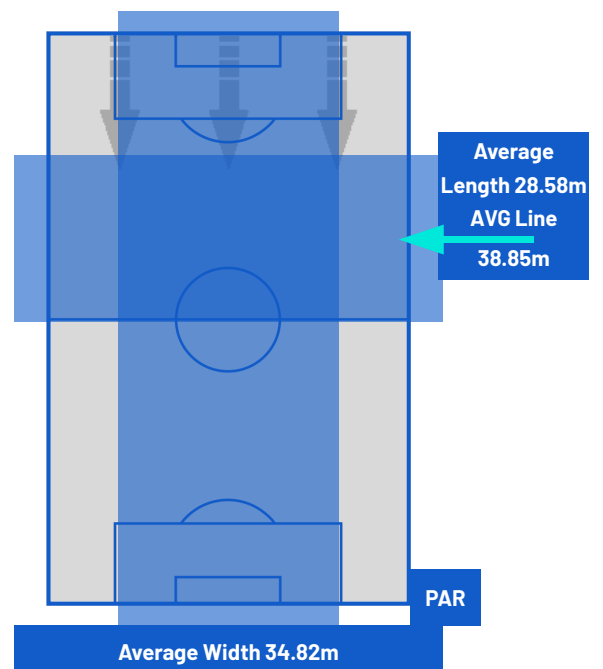

TEAM'S DEFENSE POSITION 2ND HALF