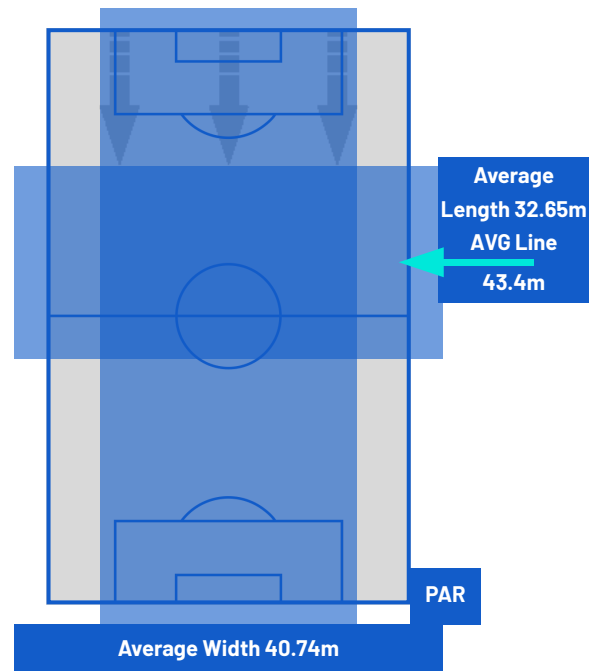

Udine 18/04/2026 FRIULI/BLUENERGY STADIUM 15:00

UDINESE

0-1

PARMA

TEAM'S DEFENSE POSITION 1ST HALF