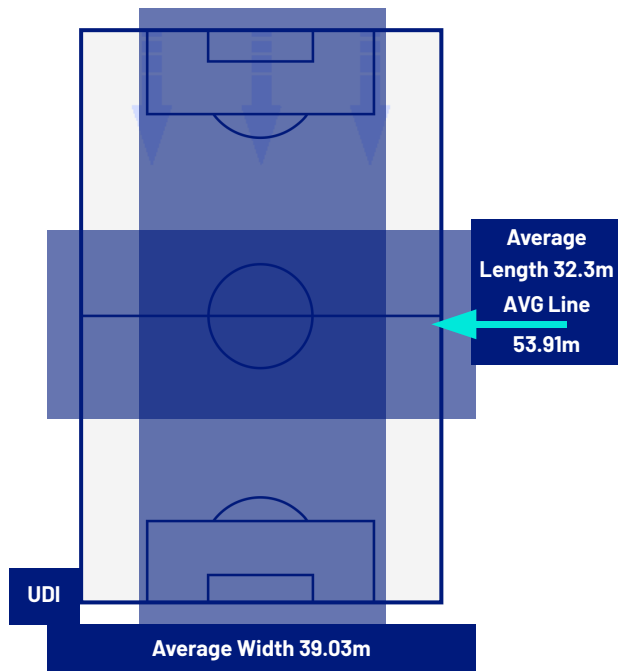

Udine 18/04/2026 FRIULI/BLUENERGY STADIUM 15:00

UDINESE

0-1

PARMA

TEAM'S DEFENSE POSITION 1ST HALF