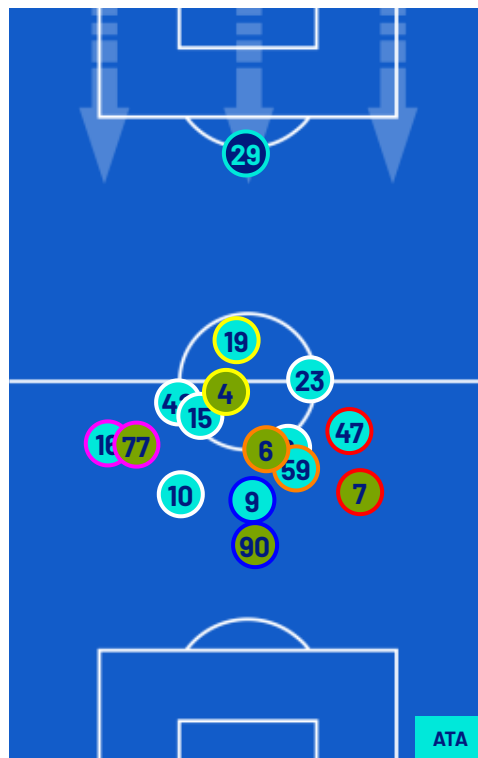

Jog:	0-7 km/h	Run:	7.1-15 km/h	Sprint:	15.1+ km/h	Jog + Run + Sprint:	Distance covered
TOP Sprinter:	Top four players per team						

Reggio Emilia 01/03/2026 MAPEI STADIUM 15:00

SASSUOLO

2-1

ATALANTA

PLAYERS AVERAGE POSITIONS

- Legend:
- 1st Substitution
 - 2nd Substitution
 - 3rd Substitution
 - 4th Substitution
 - 5th Substitution
 - Player In
 - Player In
 - Player In
 - Player In
 - Player In

- Player Out
- Player Out
- Player Out
- Player Out
- Player Out