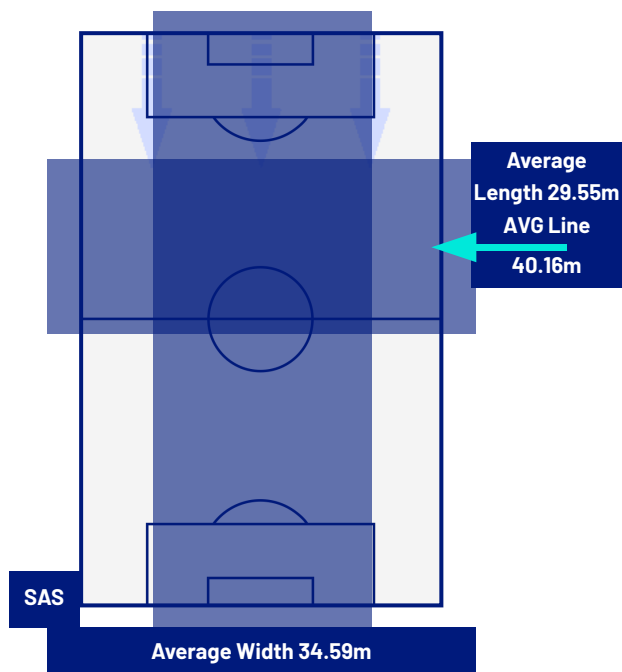

Reggio Emilia 01/03/2026 MAPEI STADIUM 15:00

SASSUOLO

2-1

ATALANTA

TEAM'S DEFENSE POSITION 1ST HALF