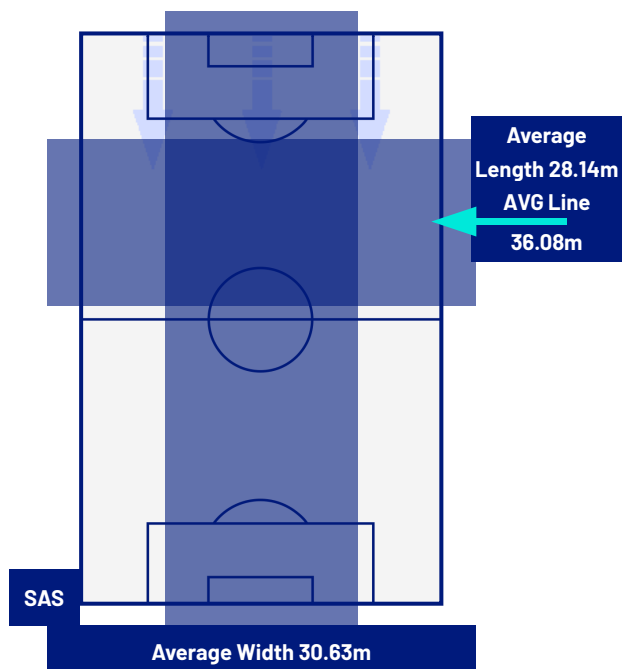

TEAM'S DEFENSE POSITION 2ND HALF