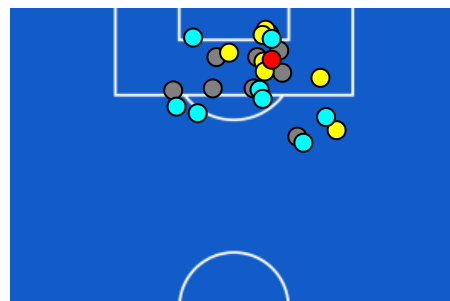

- Legend:
- 1st Substitution
 - 2nd Substitution
 - 3rd Substitution
 - 4th Substitution
 - 5th Substitution
 - Player In
 - Player In
 - Player In
 - Player In
 - Player In

- Player Out
- Player Out
- Player Out
- Player Out
- Player Out

SASSUOLO

2-1

ATALANTA

TEAM'S DEFENSE POSITION 1ST HALF

TEAM'S DEFENSE POSITION 2ND HALF

Reggio Emilia 01/03/2026 MAPEI STADIUM 15:00

SASSUOLO

2-1

ATALANTA

ATTEMPTS MAP

2	Goals	1
5	On target	8
1	Off target	9
2	Blocked	8

OPEN PLAY CROSSES MAP

5	Crosses completed	17
7	Total crosses	50
71	Accuracy (%)	34

471	Total Balls Played	956
261	DEFENSIVE	130
119	MIDFIELD	298
91	ATTACK ZONE	528