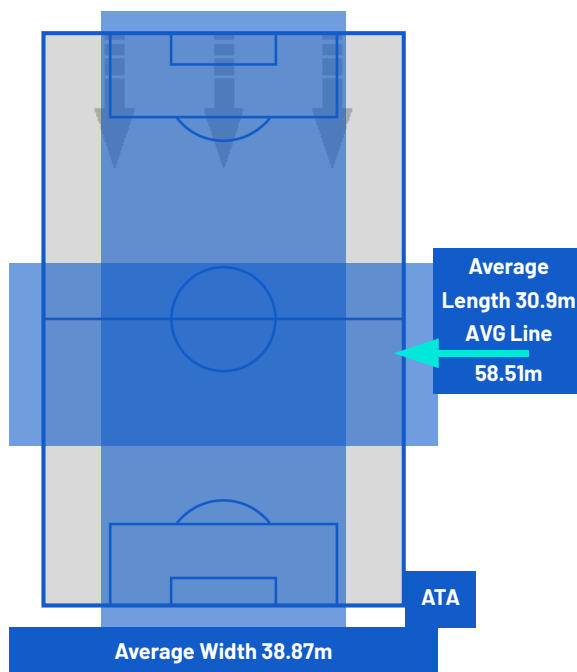

Reggio Emilia 01/03/2026 MAPEI STADIUM 15:00

SASSUOLO

2-1

ATALANTA

TEAM'S DEFENSE POSITION 1ST HALF