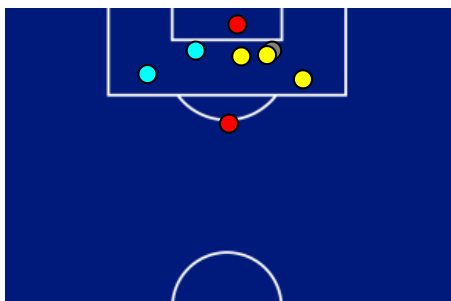

- Legend:
- 1st Substitution
 - 2nd Substitution
 - 3rd Substitution
 - 4th Substitution
 - 5th Substitution
 - Player In
 - Player In
 - Player In
 - Player In
 - Player In

- Player Out
- Player Out
- Player Out
- Player Out
- Player Out

SASSUOLO

2-1

ATALANTA

TEAM'S DEFENSE POSITION 1ST HALF

TEAM'S DEFENSE POSITION 2ND HALF

Reggio Emilia 01/03/2026 MAPEI STADIUM 15:00

SASSUOLO

2-1

ATALANTA

ATTEMPTS MAP

2	Goals	1
5	On target	8
1	Off target	9
2	Blocked	8

OPEN PLAY CROSSES MAP

5	Crosses completed	17
7	Total crosses	50
71	Accuracy (%)	34

471	Total Balls Played	956
261	DEFENSIVE	130
119	MIDFIELD	298
91	ATTACK ZONE	528