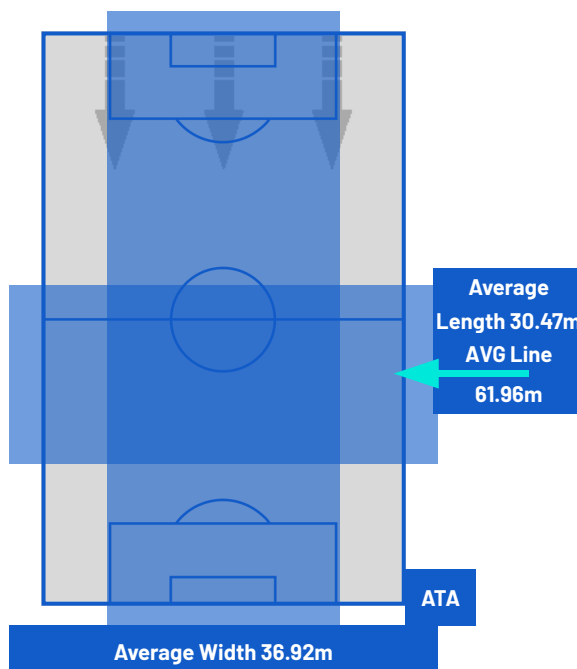

TEAM'S DEFENSE POSITION 2ND HALF