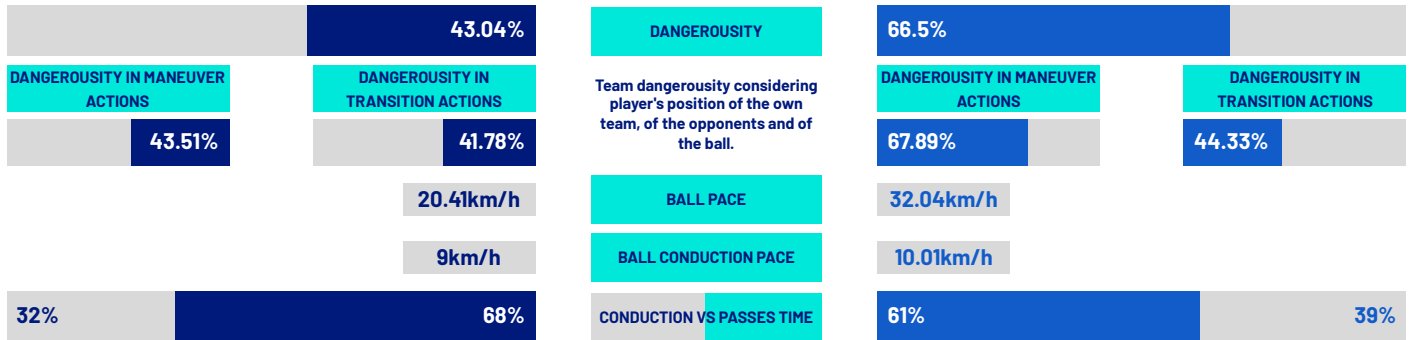

Reggio Emilia 01/03/2026 MAPEI STADIUM 15:00

SASSUOLO

2-1

ATALANTA

TEAM INDICATORS

RECORDMEN

PASS GAIN

Number of players overtaken by a vertical pass (only successful passes are considered).