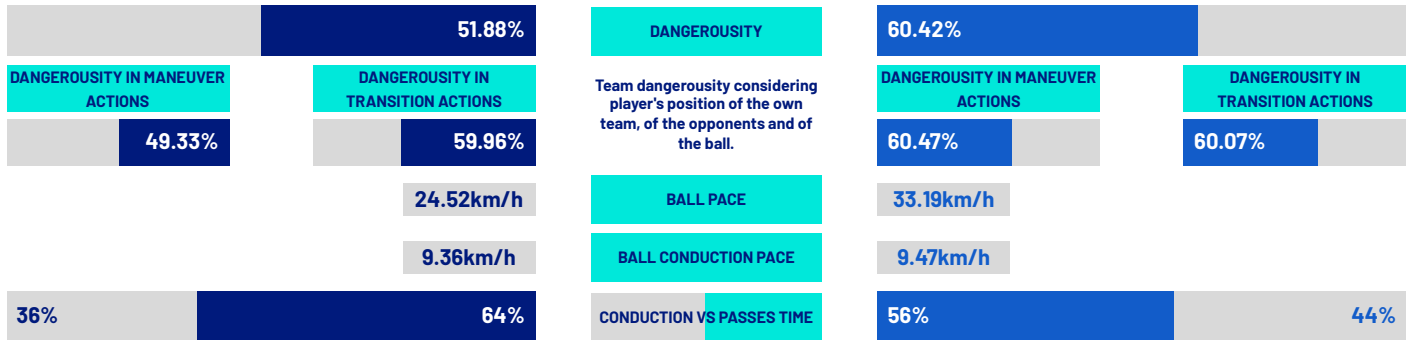

Roma 15/03/2026 OLIMPICO 20:45

LAZIO

1-0

MILAN

COACH

TEAM INDICATORS

RECORDMEN

PASS GAIN