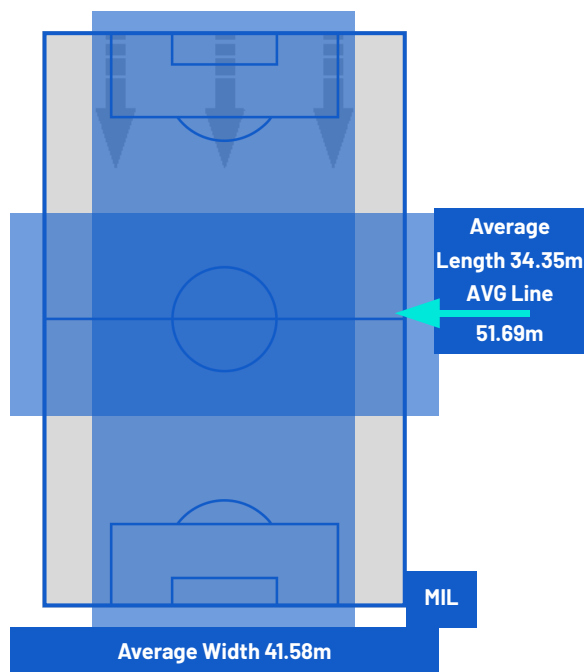

Roma 15/03/2026 OLIMPICO 20:45

LAZIO

1-0

MILAN

TEAM'S DEFENSE POSITION 1ST HALF

TEAM'S DEFENSE POSITION 2ND HALF

Roma 15/03/2026 OLIMPICO 20:45

LAZIO

1-0

MILAN

ATTEMPTS MAP

1	Goals	0
2	On target	2
2	Off target	6
3	Blocked	8

OPEN PLAY CROSSES MAP

0	Crosses completed	7
11	Total crosses	36
0	Accuracy (%)	19

686	Total Balls Played	851
268	DEFENSIVE	272
290	MIDFIELD	315
128	ATTACK ZONE	264