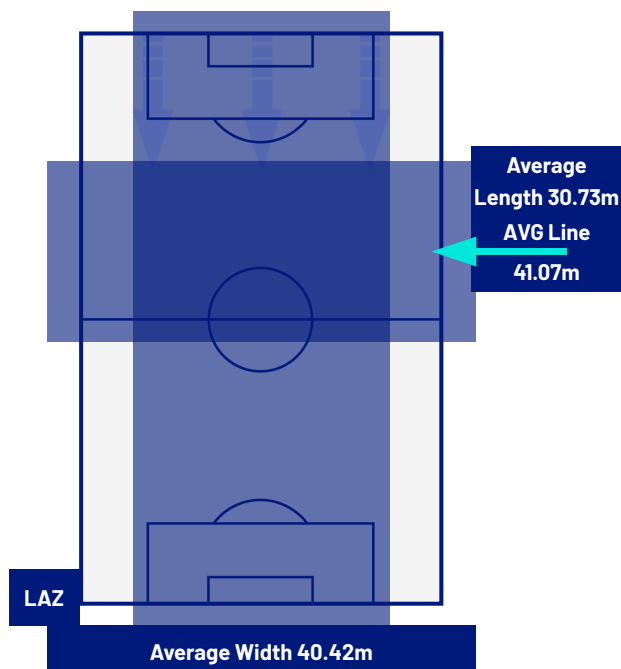

Roma 15/03/2026 OLIMPICO 20:45

LAZIO

1-0

MILAN

TEAM'S DEFENSE POSITION 1ST HALF

TEAM'S DEFENSE POSITION 2ND HALF

Roma 15/03/2026 OLIMPICO 20:45

LAZIO

1-0

MILAN

ATTEMPTS MAP

1	Goals	0
2	On target	2
2	Off target	6
3	Blocked	8

OPEN PLAY CROSSES MAP

0	Crosses completed	7
11	Total crosses	36
0	Accuracy (%)	19

686	Total Balls Played	851
268	DEFENSIVE	272
290	MIDFIELD	315
128	ATTACK ZONE	264