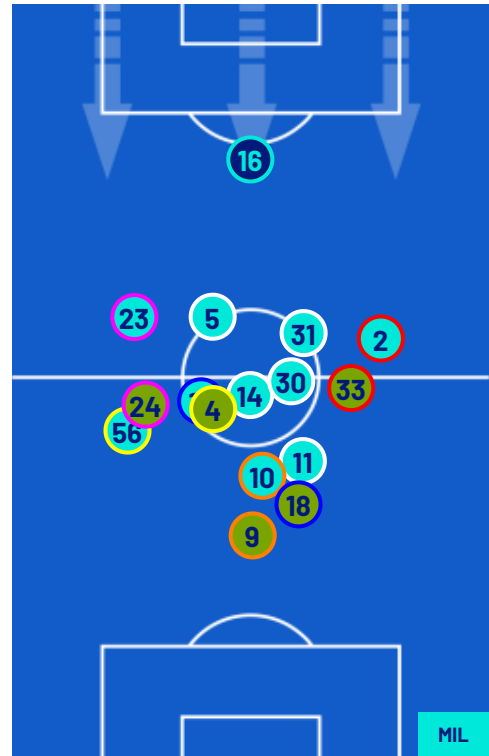

Jog:	0-7 km/h	Run:	7.1-15 km/h	Sprint:	15.1+ km/h	Jog + Run + Sprint:	Distance covered
TOP Sprinter:	Top four players per team						

Roma 15/03/2026 OLIMPICO 20:45

LAZIO

1-0

MILAN

PLAYERS AVERAGE POSITIONS

- Legend:
- 1st Substitution
 - 2nd Substitution
 - 3rd Substitution
 - 4th Substitution
 - 5th Substitution
 - Player In
 - Player Out
 - Player In Substitution Of
 - Player In Substitution Of
 - Player In Substitution Of
 - Player In Substitution Of