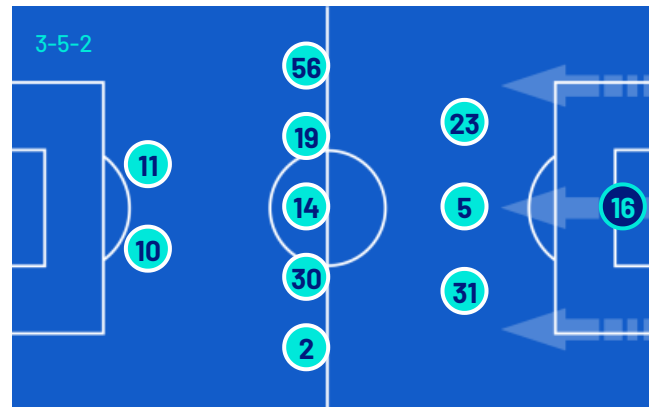

Bench

(GK)	P. TERRACCIANO	1
(GK)	PITTARELLA	37
	RICCI	4
	FÜLLKRUG	9
	NKUNKU	18
	ATHEKAME	24
	ODOGU	27
	BARTESAGHI	33

Head Coach: **MASSIMILIANO ALLEGRI**

Referee: **MARCO GUIDA**
Assistant referee: **GIORGIO PERETTI**
Assistant referee: **GIUSEPPE PERROTTI**

Fourth official: **GIOVANNI AYROLDI**
V.A.R.: **DANIELE CHIFFI**
A.V.A.R.: **LORENZO MAGGIONI**