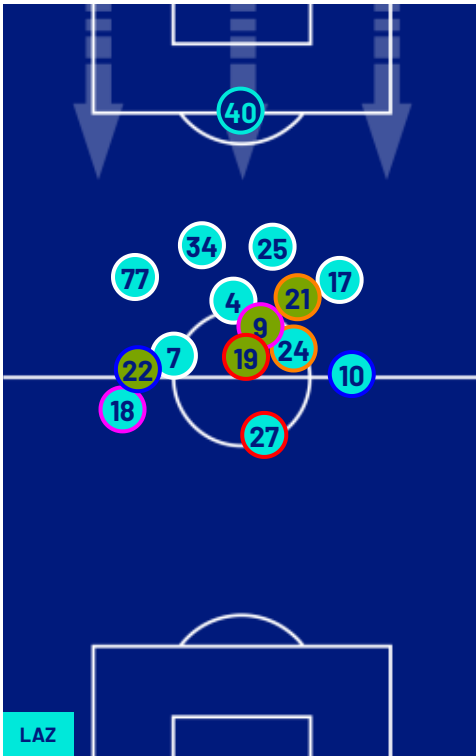

Jog:	0-7 km/h	Run:	7.1-15 km/h	Sprint:	15.1+ km/h	Jog + Run + Sprint:	Distance covered
TOP Sprinter:	Top four players per team						

Roma 15/03/2026 OLIMPICO 20:45

LAZIO

1-0

MILAN

PLAYERS AVERAGE POSITIONS

- Legend:
- 1st Substitution
 - 2nd Substitution
 - 3rd Substitution
 - 4th Substitution
 - 5th Substitution
 - Player In
 - Player Out
 - Player In Substitution Of
 - Player In Substitution Of
 - Player In Substitution Of
 - Player In Substitution Of