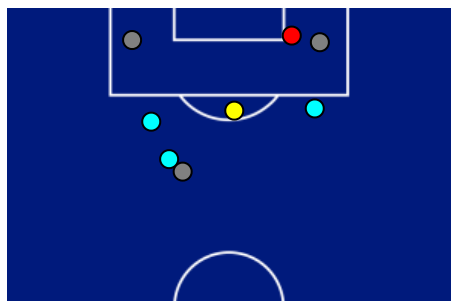

- Legend:
- 1st Substitution
 - 2nd Substitution
 - 3rd Substitution
 - 4th Substitution
 - 5th Substitution
 - Player In
 - Player Out
 - Player In Substitution Of
 - Player In Substitution Of
 - Player In Substitution Of
 - Player In Substitution Of

Roma 15/03/2026 OLIMPICO 20:45

LAZIO

1-0

MILAN

TEAM'S DEFENSE POSITION 1ST HALF

TEAM'S DEFENSE POSITION 2ND HALF

Roma 15/03/2026 OLIMPICO 20:45

LAZIO

1-0

MILAN

ATTEMPTS MAP

1	Goals	0
2	On target	2
2	Off target	6
3	Blocked	8

OPEN PLAY CROSSES MAP

0	Crosses completed	7
11	Total crosses	36
0	Accuracy (%)	19

686	Total Balls Played	851
268	DEFENSIVE	272
290	MIDFIELD	315
128	ATTACK ZONE	264