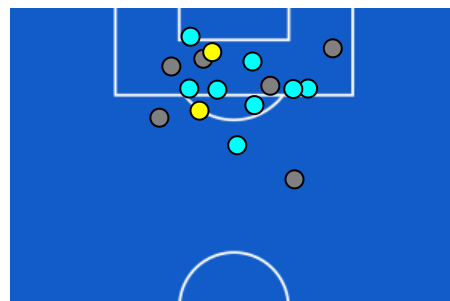

- Legend:
- 1st Substitution
 - 2nd Substitution
 - 3rd Substitution
 - 4th Substitution
 - 5th Substitution
 - Player In
 - Player Out
 - Player In Substitution Of
 - Player In Substitution Of
 - Player In Substitution Of
 - Player In Substitution Of

Roma 15/03/2026 OLIMPICO 20:45

LAZIO

1-0

MILAN

TEAM'S DEFENSE POSITION 1ST HALF

TEAM'S DEFENSE POSITION 2ND HALF

Roma 15/03/2026 OLIMPICO 20:45

LAZIO

1-0

MILAN

ATTEMPTS MAP

1	Goals	0
2	On target	2
2	Off target	6
3	Blocked	8

OPEN PLAY CROSSES MAP

0	Crosses completed	7
11	Total crosses	36
0	Accuracy (%)	19

686	Total Balls Played	851
268	DEFENSIVE	272
290	MIDFIELD	315
128	ATTACK ZONE	264

Roma 15/03/2026 OLIMPICO 20:45

LAZIO

1-0

MILAN

KEY PLAYERS

 GUSTAV TANG ISAKSEN	18
Position	Forward
Date of birth	19/04/2001
Nationality	DEN

Jog 73% - Run 23% - Sprint 4%		Km 8.577
6.250	1.955	0.351

Mvp Stats	
Minutes Played	68
Goals	1
Scoring Chances	1
Attempts	2
Attempts on target	1(1)
Assists	0
Balls Played	36
Passes Completed	17
Passes Completed/Attempted (%)	77
Key Passes	0
Gained Possessions	1
Fouls Suffered	2