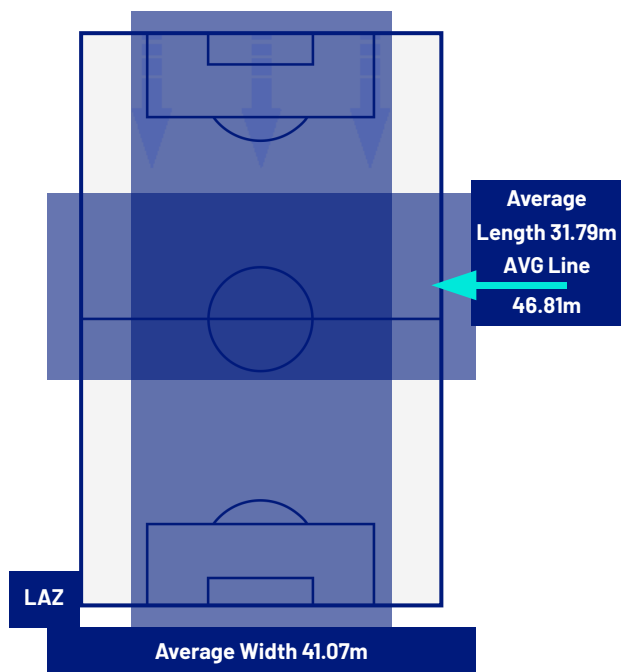

Roma 15/03/2026 OLIMPICO 20:45

LAZIO

1-0

MILAN

TEAM'S DEFENSE POSITION 1ST HALF

TEAM'S DEFENSE POSITION 2ND HALF

Roma 15/03/2026 OLIMPICO 20:45

LAZIO

1-0

MILAN

ATTEMPTS MAP

1	Goals	0
2	On target	2
2	Off target	6
3	Blocked	8

OPEN PLAY CROSSES MAP

0	Crosses completed	7
11	Total crosses	36
0	Accuracy (%)	19

686	Total Balls Played	851
268	DEFENSIVE	272
290	MIDFIELD	315
128	ATTACK ZONE	264