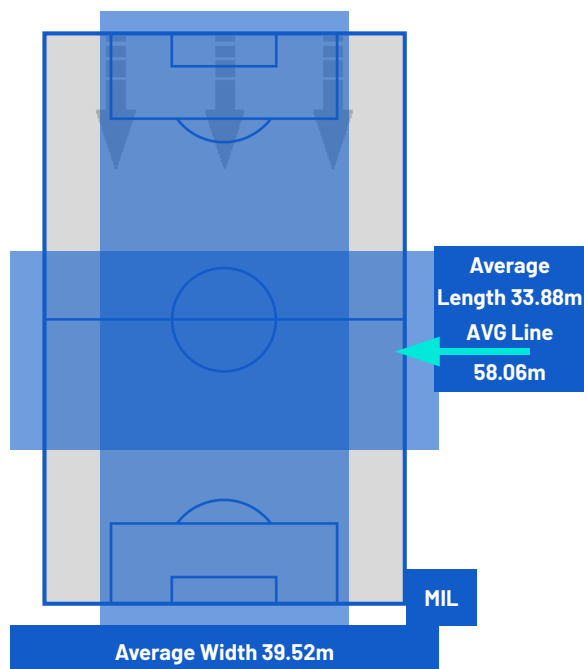

Roma 15/03/2026 OLIMPICO 20:45

LAZIO

1-0

MILAN

TEAM'S DEFENSE POSITION 1ST HALF

TEAM'S DEFENSE POSITION 2ND HALF

Roma 15/03/2026 OLIMPICO 20:45

LAZIO

1-0

MILAN

ATTEMPTS MAP

1	Goals	0
2	On target	2
2	Off target	6
3	Blocked	8

OPEN PLAY CROSSES MAP

0	Crosses completed	7
11	Total crosses	36
0	Accuracy (%)	19

686	Total Balls Played	851
268	DEFENSIVE	272
290	MIDFIELD	315
128	ATTACK ZONE	264