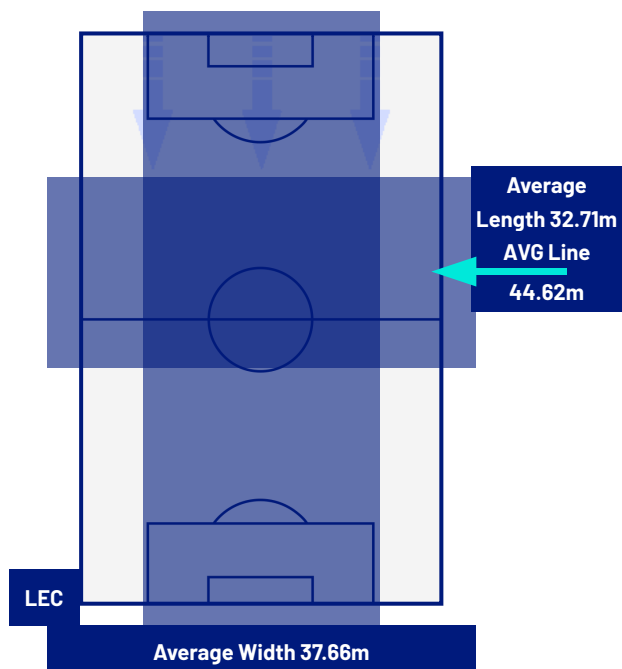

TEAM'S DEFENSE POSITION 2ND HALF