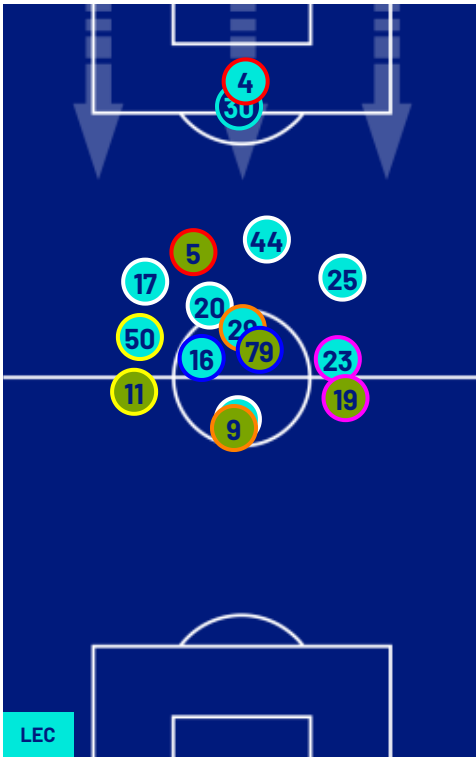

Jog:	0-7 km/h	Run:	7.1-15 km/h	Sprint:	15.1+ km/h	Jog + Run + Sprint:	Distance covered
TOP Sprinter:	Top four players per team						

Matchday 26
SERIE A CHAMPIONSHIP 2025-2026

MATCH REPORT

Lecce 21/02/2026 ETTORE GIARDINIERO - VIA DEL MARE 18:00

LECCE

0-2

INTER

PLAYERS AVERAGE POSITIONS

- Legend:
- | | | | | |
|------------------|-------------|--------------|-----------------------------|---|
| 1st Substitution | ● Player In | ○ Player Out | ■ Player In Substitution Of | ● |
| 2nd Substitution | ● Player In | ○ Player Out | ■ Player In Substitution Of | ● |
| 3rd Substitution | ● Player In | ○ Player Out | ■ Player In Substitution Of | ● |
| 4th Substitution | ● Player In | ○ Player Out | ■ Player In Substitution Of | ● |
| 5th Substitution | ● Player In | ○ Player Out | ■ Player In Substitution Of | ● |