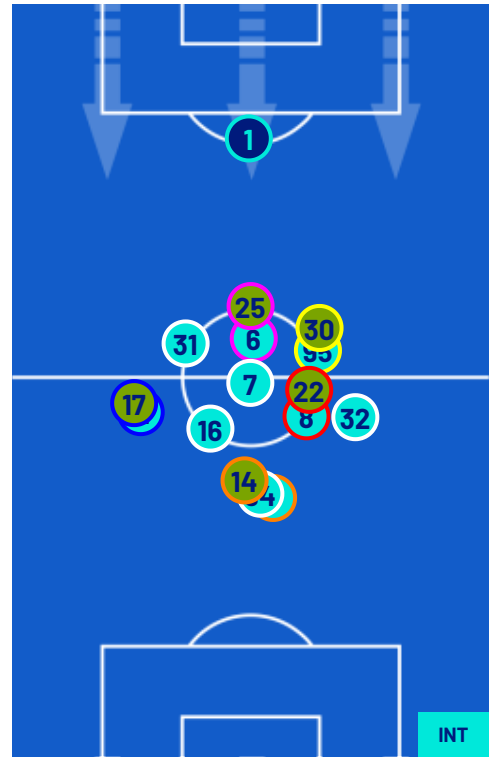

LECCE

0-2

INTER

PLAYERS AVERAGE POSITIONS

- Legend:
- | | | | | |
|------------------|-------------|--------------|-----------------------------|---|
| 1st Substitution | ● Player In | ○ Player Out | ■ Player In Substitution Of | ● |
| 2nd Substitution | ● Player In | ○ Player Out | ■ Player In Substitution Of | ● |
| 3rd Substitution | ● Player In | ○ Player Out | ■ Player In Substitution Of | ● |
| 4th Substitution | ● Player In | ○ Player Out | ■ Player In Substitution Of | ● |
| 5th Substitution | ● Player In | ○ Player Out | ■ Player In Substitution Of | ● |