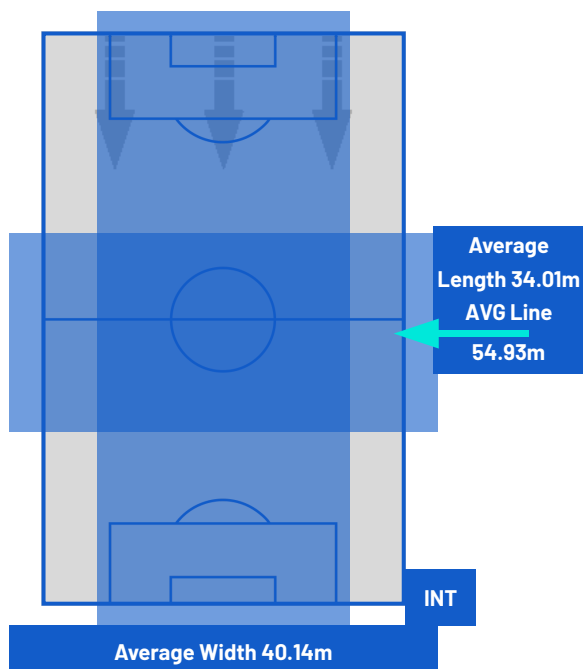

TEAM'S DEFENSE POSITION 2ND HALF