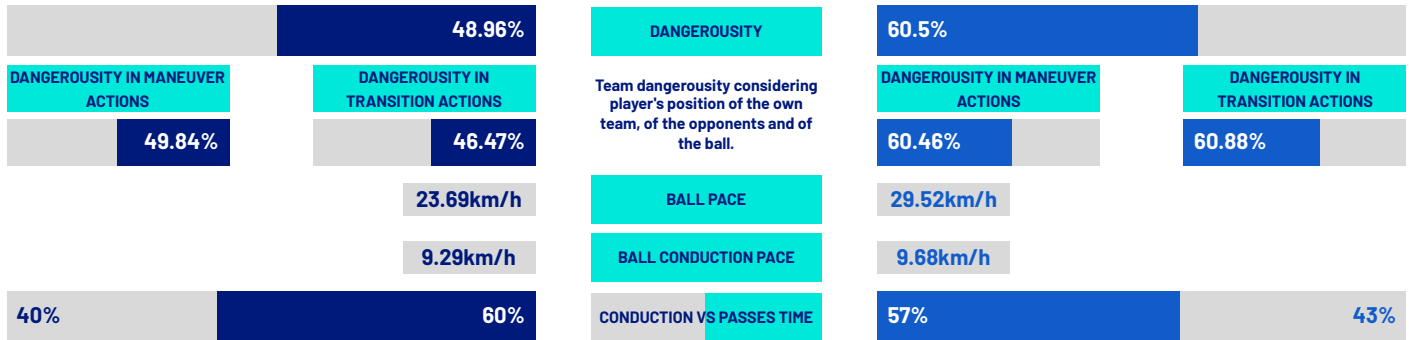

Lecce 21/02/2026 ETTORE GIARDINIERO - VIA DEL MARE 18:00

LECCE

0-2

INTER

COACH

TEAM INDICATORS

RECORDMEN

PASS GAIN

Number of players overtaken by a vertical pass (only successful passes are considered).

It shows how much a player tends to overcome the opponent's pressure lines.

1	25	ANTONINO GALLO	5.25	1	95	ALESSANDRO BASTONI	3.81
2	5	JAMIL SIEBERT	3.85	2	32	FEDERICO DIMARCO	3.38
3	30	WLADIMIRO FALCONE	3.36	3	94	FRANCESCO PIO ESPOSITO	3
4	99	WALID CHEDDIRA	3.25	4	9	MARCUS THURAM	2.85
5	17	DANILO VEIGA	3.25	5	16	DAVIDE FRATTESI	2.64

PASS RISK

Measures the player's propensity to risk the pass (only successful passes are considered).

1	23	RICCARDO SOTTIL	49.57%	1	32	FEDERICO DIMARCO	33.65%
2	25	ANTONINO GALLO	40.71%	2	16	DAVIDE FRATTESI	28%
3	30	WLADIMIRO FALCONE	35.85%	3	95	ALESSANDRO BASTONI	24.47%
4	17	DANILO VEIGA	35.19%	4	9	MARCUS THURAM	23%
5	5	JAMIL SIEBERT	33.71%	5	7	PIOTR ZIELIŃSKI	22.44%

RECEIVED PRESSURE

How much the player with the ball is pressed by the opposite team.

It depends on the speed, running direction and distance from the opponent who is at a shorter distance.

1	9	NIKOLA ŠTULIĆ	75.04%	1	94	FRANCESCO PIO ESPOSITO	78.84%
2	16	OMRI GANDELMAN	74.84%	2	9	MARCUS THURAM	74.85%
3	99	WALID CHEDDIRA	71.04%	3	14	ANGE-YOAN BONNY	71.33%
4	29	LASSANA COULIBALY	66.52%	4	16	DAVIDE FRATTESI	68.1%
5	20	YLBER RAMADANI	57.66%	5	22	HENRIKH MKHITARYAN	58.72%

PASS AVAILABILITY

Ability of a player to get away from opponents to receive the ball.

It is computed for all the teammates of the player in possession.

1	44	TIAGO GABRIEL	81.65%	1	31	YANN BISSECK	81.5%
2	5	JAMIL SIEBERT	80.14%	2	11	LUIS HENRIQUE	79.5%
3	4	K. GASPAR	79.62%	3	32	FEDERICO DIMARCO	78.34%
4	11	KONAN N'DRI	78.7%	4	6	STEFAN DE VRIJ	76.96%
5	25	ANTONINO GALLO	76.29%	5	22	HENRIKH MKHITARYAN	74.6%