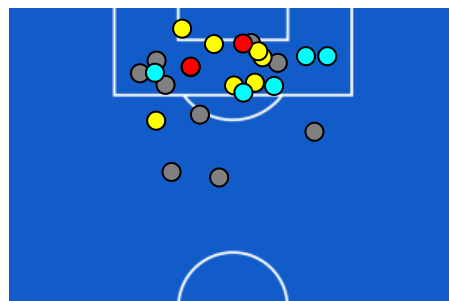

Lecce 21/02/2026 ETTORE GIARDINIERO - VIA DEL MARE 18:00

LECCE

0-2

INTER

TEAM'S DEFENSE POSITION 1ST HALF

TEAM'S DEFENSE POSITION 2ND HALF

Lecce 21/02/2026 ETTORE GIARDINIERO - VIA DEL MARE 18:00

LECCE

0-2

INTER

ATTEMPTS MAP

0	Goals	2
0	On target	9
2	Off target	10
1	Blocked	5

OPEN PLAY CROSSES MAP

2	Crosses completed	12
11	Total crosses	38
18	Accuracy (%)	32

564	Total Balls Played	886
261	DEFENSIVE	295
205	MIDFIELD	317
98	ATTACK ZONE	274

Matchday 26
SERIE A CHAMPIONSHIP 2025-2026

MATCH REPORT

Lecce 21/02/2026 ETTORE GIARDINIERO - VIA DEL MARE 18:00

LECCE

0-2

INTER

KEY PLAYERS

TIAGO GABRIEL COELHO OLIVEIRA	44
Position	Defender
Date of birth	26/12/2004
Nationality	POR