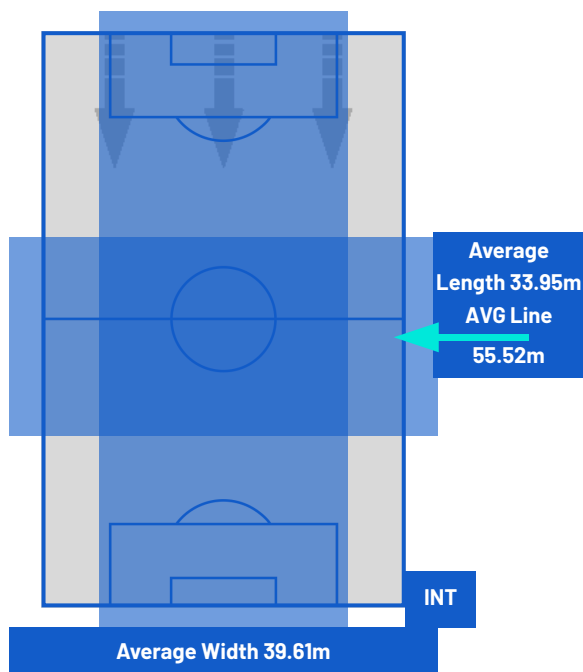

Lecce 21/02/2026 ETTORE GIARDINIERO - VIA DEL MARE 18:00

LECCE

0-2

INTER

TEAM'S DEFENSE POSITION 1ST HALF