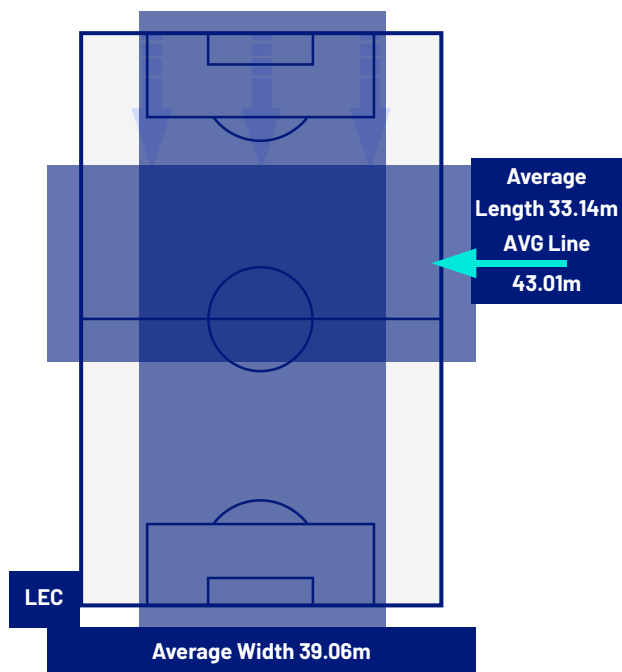

Lecce 21/02/2026 ETTORE GIARDINIERO - VIA DEL MARE 18:00

LECCE

0-2

INTER

TEAM'S DEFENSE POSITION 1ST HALF