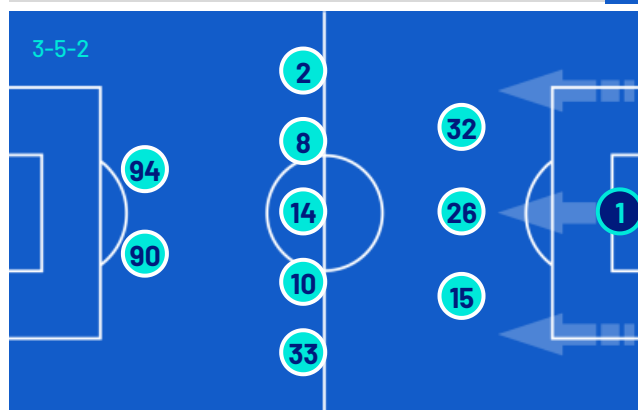

Bench

(GK)	SHERRI	12
(GK)	CIOCCI	24
	MAZZITELLI	4
	KILIÇSOY	9
	RATERINK	18
	BELOTTI	19
	ALBARRACÍN	20
	I. SULEMANA	25
	LITETA	27
	ZAPPA	28
	BORRELLI	29
	MENDY	31

Head Coach: **FABIO PISACANE**

Fourth official: **LUCA MASSIMI**
V.A.R.: **GIANLUCA AURELIANO**
A.V.A.R.: **RODOLFO DI VUOLO**