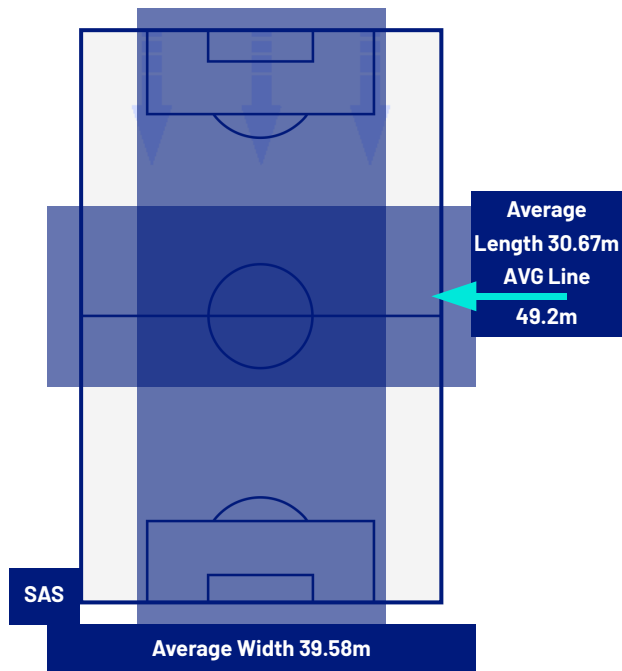

## PLAYERS AVERAGE POSITIONS

- Legend:
- |                  |           |            |                           |           |
|------------------|-----------|------------|---------------------------|-----------|
| 1st Substitution | Player In | Player Out | Player In Substitution Of | Player In |
| 2nd Substitution | Player In | Player Out | Player In Substitution Of | Player In |
| 3rd Substitution | Player In | Player Out | Player In Substitution Of | Player In |
| 4th Substitution | Player In | Player Out | Player In Substitution Of | Player In |
| 5th Substitution | Player In | Player Out | Player In Substitution Of | Player In |

## TEAM'S DEFENSE POSITION 1ST HALF