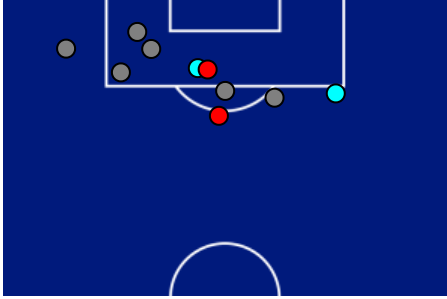

Reggio Emilia 04/04/2026 MAPEI STADIUM 15:00

SASSUOLO

2-1

CAGLIARI

ATTEMPTS MAP

2	Goals	1
2	On target	3
6	Off target	5
2	Blocked	3