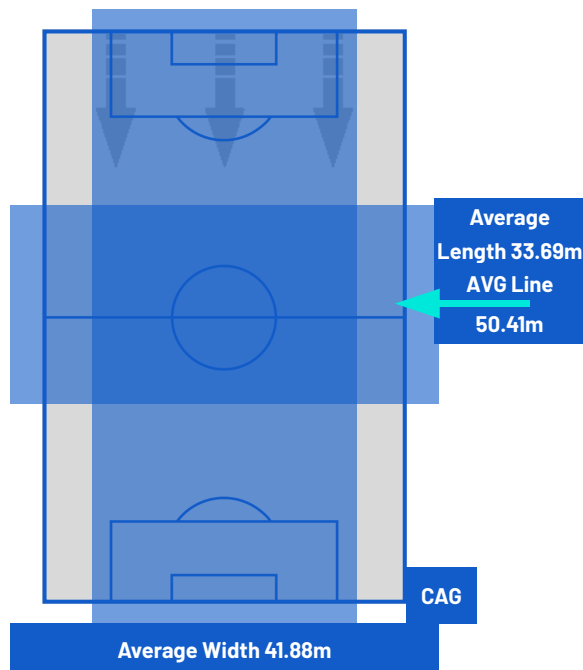

TEAM'S DEFENSE POSITION 2ND HALF