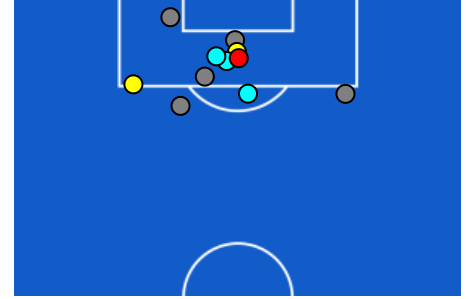

Reggio Emilia 04/04/2026 MAPEI STADIUM 15:00

SASSUOLO

2-1

CAGLIARI

ATTEMPTS MAP

2	Goals	1
2	On target	3
6	Off target	5
2	Blocked	3

OPEN PLAY CROSSES MAP

1	Crosses completed	4
7	Total crosses	15
14	Accuracy (%)	27

676	Total Balls Played	664
217	DEFENSIVE	204
301	MIDFIELD	329
158	ATTACK ZONE	131