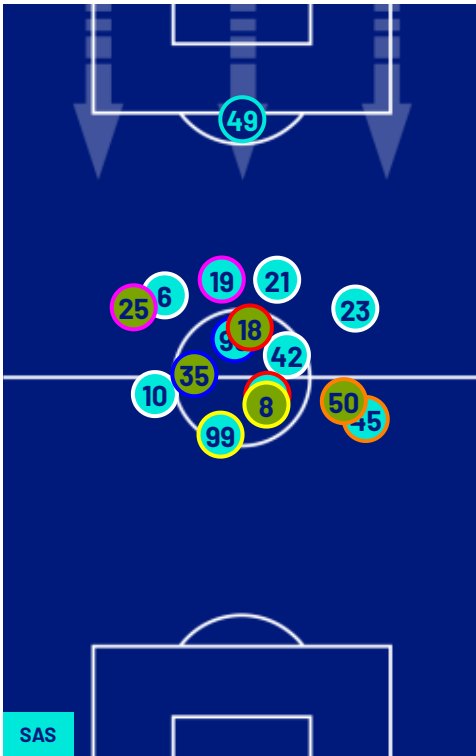

## PLAYERS AVERAGE POSITIONS

- Legend:
- |                  |           |            |                           |           |
|------------------|-----------|------------|---------------------------|-----------|
| 1st Substitution | Player In | Player Out | Player In Substitution Of | Player In |
| 2nd Substitution | Player In | Player Out | Player In Substitution Of | Player In |
| 3rd Substitution | Player In | Player Out | Player In Substitution Of | Player In |
| 4th Substitution | Player In | Player Out | Player In Substitution Of | Player In |
| 5th Substitution | Player In | Player Out | Player In Substitution Of | Player In |