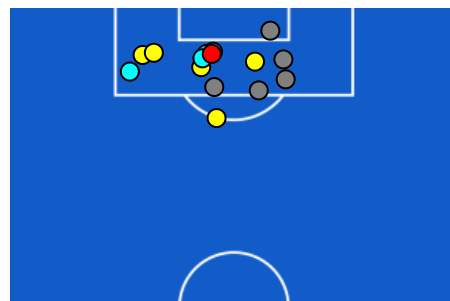

0-1

JUVENTUS

ATTEMPTS MAP

0	Goals	1
3	On target	6
5	Off target	5
0	Blocked	3

OPEN PLAY CROSSES MAP

2	Crosses completed	4
10	Total crosses	21
20	Accuracy (%)	19

572	Total Balls Played	805
247	DEFENSIVE	258
208	MIDFIELD	280
117	ATTACK ZONE	267