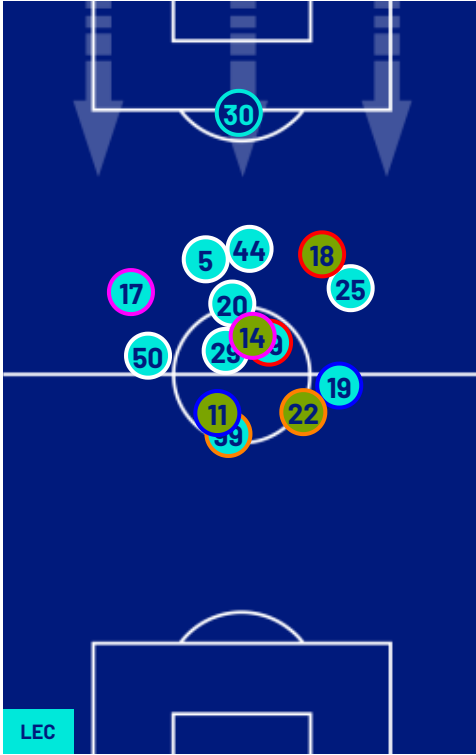

Jog:	0-7 km/h	Run:	7.1-15 km/h	Sprint:	15.1+ km/h	Jog + Run + Sprint:	Distance covered
TOP Sprinter:	Top five players per team						

Lecce 09/05/2026 ETTORE GIARDINIERO - VIA DEL MARE 20:45

LECCE

0-1

JUVENTUS

PLAYERS AVERAGE POSITIONS

- Legend:
- | | | | | |
|------------------|-------------|--------------|-----------------------------|---|
| 1st Substitution | ● Player In | ○ Player Out | ■ Player In Substitution Of | ● |
| 2nd Substitution | ● Player In | ○ Player Out | ■ Player In Substitution Of | ● |
| 3rd Substitution | ● Player In | ○ Player Out | ■ Player In Substitution Of | ● |
| 4th Substitution | ● Player In | ○ Player Out | ■ Player In Substitution Of | ● |
| 5th Substitution | ● Player In | ○ Player Out | ■ Player In Substitution Of | ● |