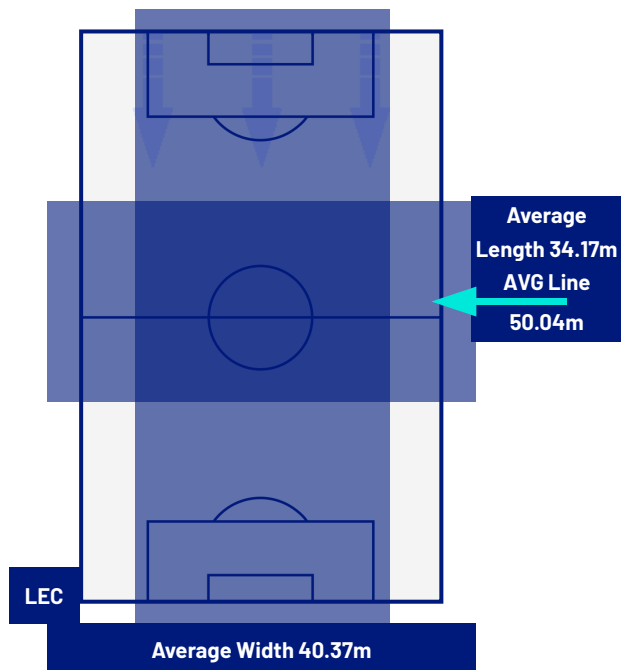

TEAM'S DEFENSE POSITION 2ND HALF