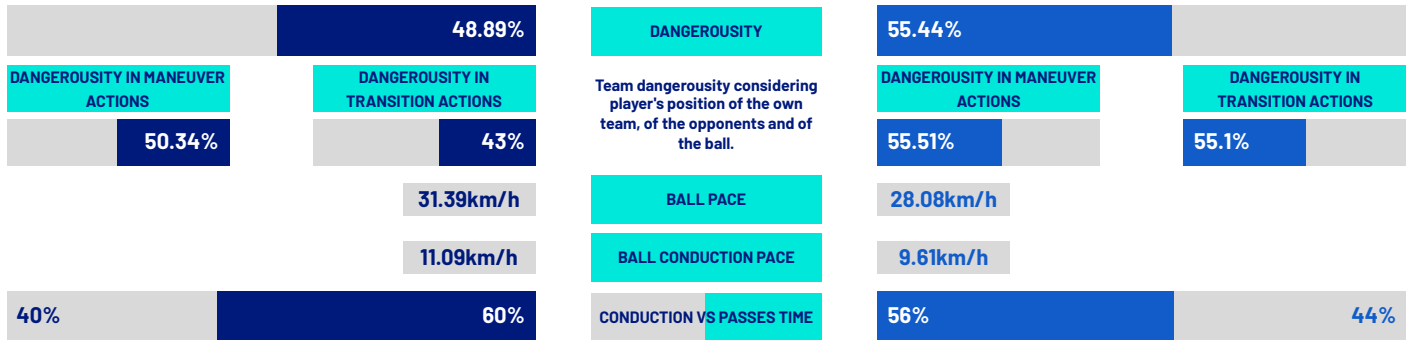

Lecce 09/05/2026 ETTORE GIARDINIERO - VIA DEL MARE 20:45

LECCE

0-1

JUVENTUS

TEAM INDICATORS

RECORDMEN

PASS GAIN

Number of players overtaken by a vertical pass (only successful passes are considered).