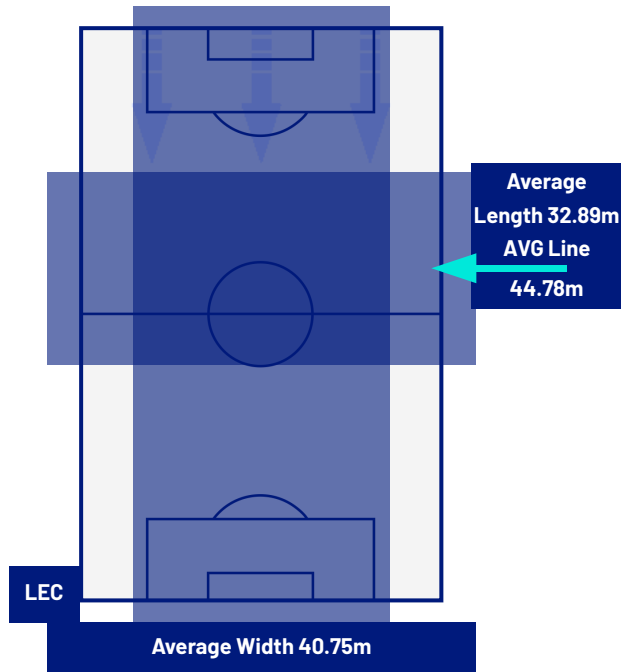

Lecce 09/05/2026 ETTORE GIARDINIERO - VIA DEL MARE 20:45

LECCE

0-1

JUVENTUS

TEAM'S DEFENSE POSITION 1ST HALF