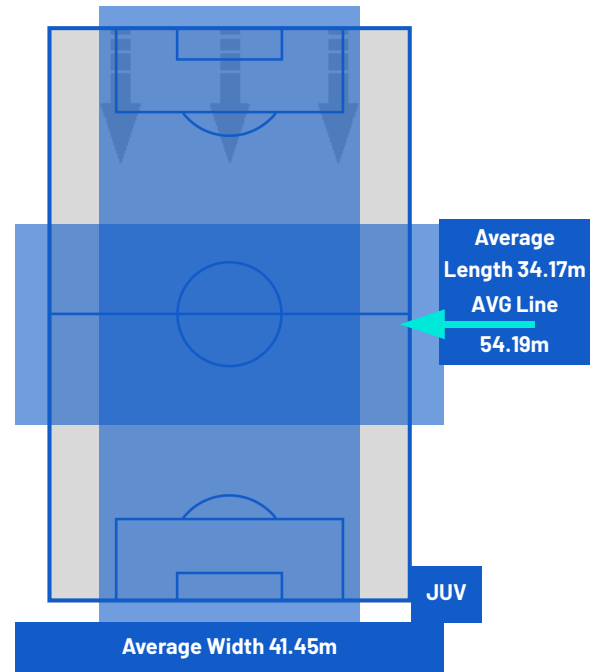

Lecce 09/05/2026 ETTORE GIARDINIERO - VIA DEL MARE 20:45

LECCE

0-1

JUVENTUS

TEAM'S DEFENSE POSITION 1ST HALF