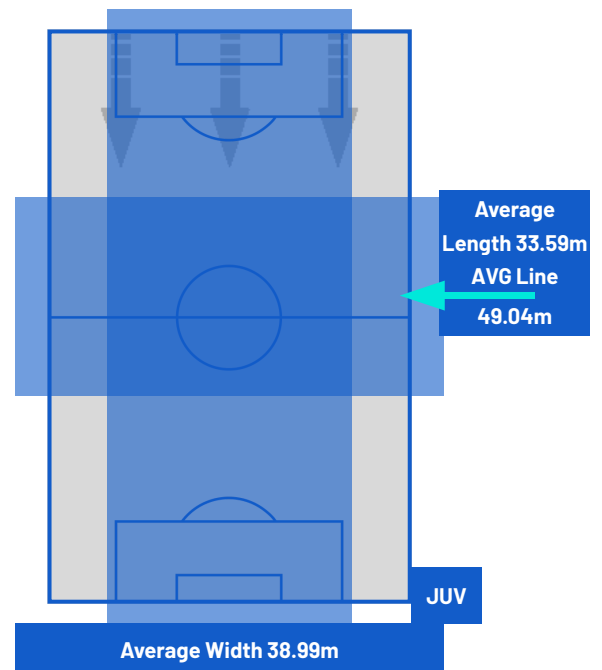

TEAM'S DEFENSE POSITION 2ND HALF