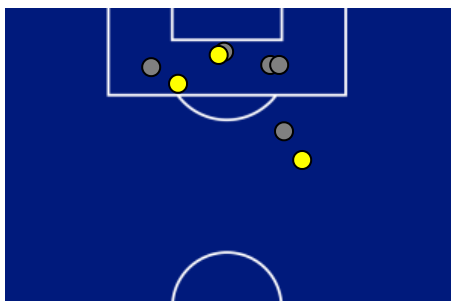

PLAYERS AVERAGE POSITIONS

- Legend:
- | | | | | |
|------------------|-------------|--------------|-----------------------------|---|
| 1st Substitution | ● Player In | ○ Player Out | ■ Player In Substitution Of | ● |
| 2nd Substitution | ● Player In | ○ Player Out | ■ Player In Substitution Of | ● |
| 3rd Substitution | ● Player In | ○ Player Out | ■ Player In Substitution Of | ● |
| 4th Substitution | ● Player In | ○ Player Out | ■ Player In Substitution Of | ● |
| 5th Substitution | ● Player In | ○ Player Out | ■ Player In Substitution Of | ● |

Lecce 09/05/2026 ETTORE GIARDINIERO - VIA DEL MARE 20:45

LECCE

0-1

JUVENTUS

TEAM'S DEFENSE POSITION 1ST HALF

TEAM'S DEFENSE POSITION 2ND HALF

Lecce 09/05/2026 ETTORE GIARDINIERO - VIA DEL MARE 20:45

LECCE

0-1

JUVENTUS

ATTEMPTS MAP

0	Goals	1
3	On target	6
5	Off target	5
0	Blocked	3

OPEN PLAY CROSSES MAP

2	Crosses completed	4
10	Total crosses	21
20	Accuracy (%)	19

572	Total Balls Played	805
247	DEFENSIVE	258
208	MIDFIELD	280
117	ATTACK ZONE	267