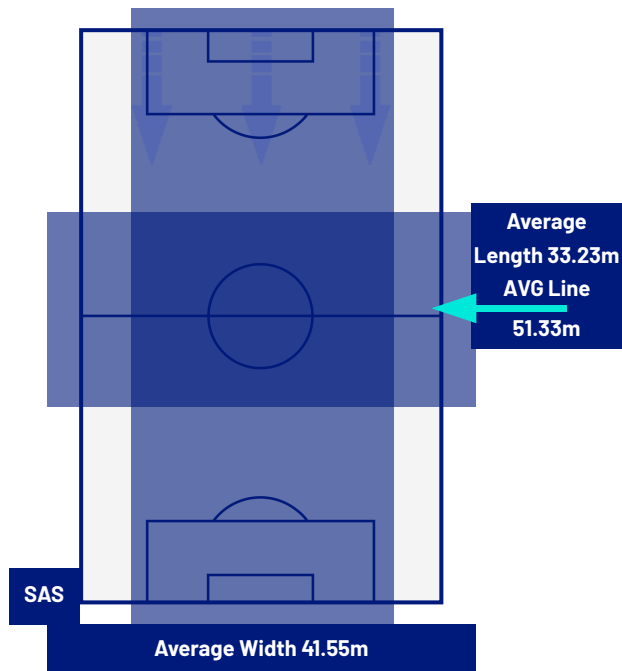

Reggio Emilia 08/02/2026 MAPEI STADIUM 18:00

SASSUOLO

0-5

INTER

TEAM'S DEFENSE POSITION 1ST HALF

TEAM'S DEFENSE POSITION 2ND HALF

Reggio Emilia 08/02/2026 MAPEI STADIUM 18:00

SASSUOLO