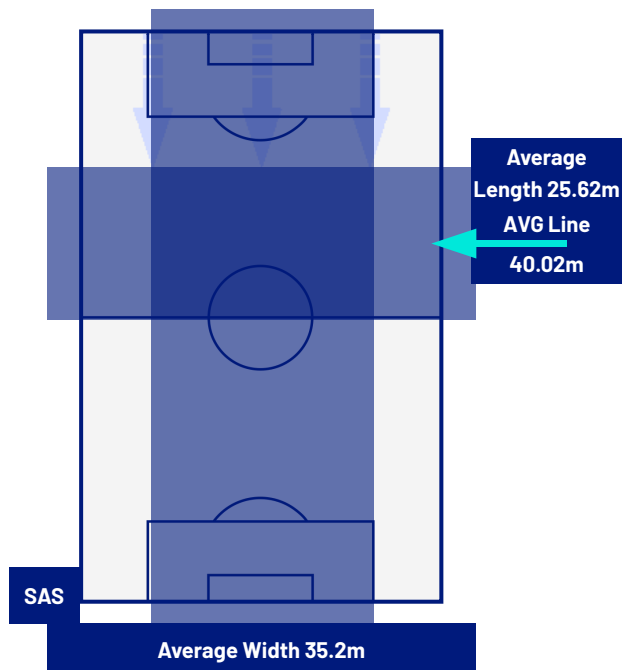

Reggio Emilia 08/02/2026 MAPEI STADIUM 18:00

SASSUOLO

0-5

INTER

TEAM'S DEFENSE POSITION 1ST HALF

TEAM'S DEFENSE POSITION 2ND HALF

Reggio Emilia 08/02/2026 MAPEI STADIUM 18:00

SASSUOLO