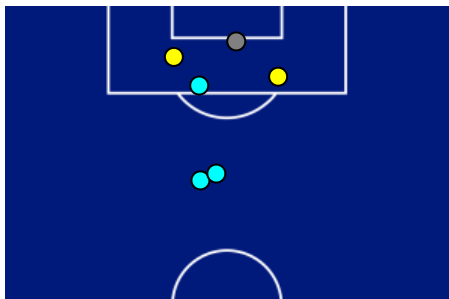

Reggio Emilia 08/02/2026 MAPEI STADIUM 18:00

SASSUOLO

0-5

INTER

ATTEMPTS MAP

0	Goals	5
2	On target	12
1	Off target	3
3	Blocked	6