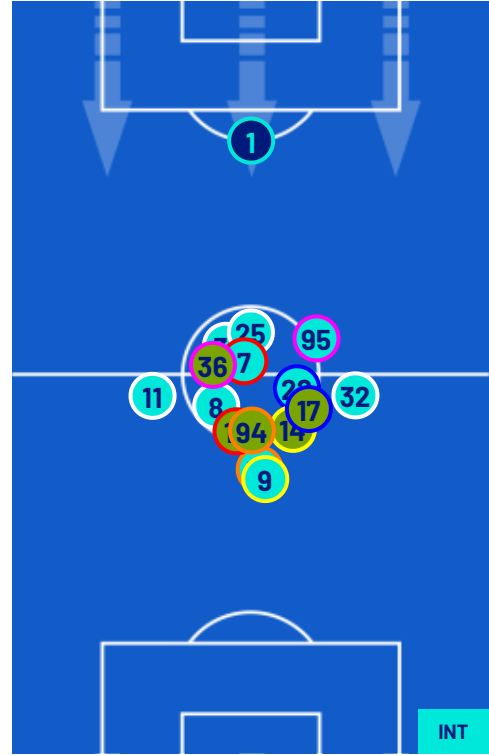

- Legend:
- | | | | | |
|------------------|-------------|--------------|-----------------------------|---|
| 1st Substitution | ● Player In | ○ Player Out | ■ Player In Substitution Of | ● |
| 2nd Substitution | ● Player In | ○ Player Out | ■ Player In Substitution Of | ● |
| 3rd Substitution | ● Player In | ○ Player Out | ■ Player In Substitution Of | ● |
| 4th Substitution | ● Player In | ○ Player Out | ■ Player In Substitution Of | ● |
| 5th Substitution | ● Player In | ○ Player Out | ■ Player In Substitution Of | ● |