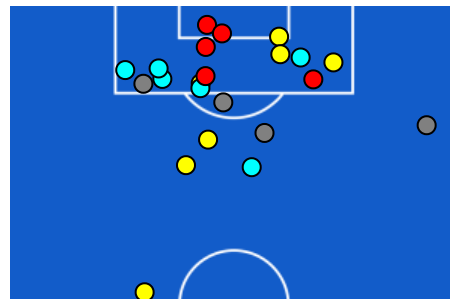

- Legend:
- | | | | | |
|------------------|-------------|--------------|-----------------------------|---|
| 1st Substitution | ● Player In | ○ Player Out | ■ Player In Substitution Of | ● |
| 2nd Substitution | ● Player In | ○ Player Out | ■ Player In Substitution Of | ● |
| 3rd Substitution | ● Player In | ○ Player Out | ■ Player In Substitution Of | ● |
| 4th Substitution | ● Player In | ○ Player Out | ■ Player In Substitution Of | ● |
| 5th Substitution | ● Player In | ○ Player Out | ■ Player In Substitution Of | ● |

0-5

INTER

ATTEMPTS MAP

0	Goals	5
2	On target	12
1	Off target	3
3	Blocked	6

OPEN PLAY CROSSES MAP

3	Crosses completed	4
13	Total crosses	19
23	Accuracy (%)	21

511	Total Balls Played	723
223	DEFENSIVE	178
187	MIDFIELD	259
101	ATTACK ZONE	286