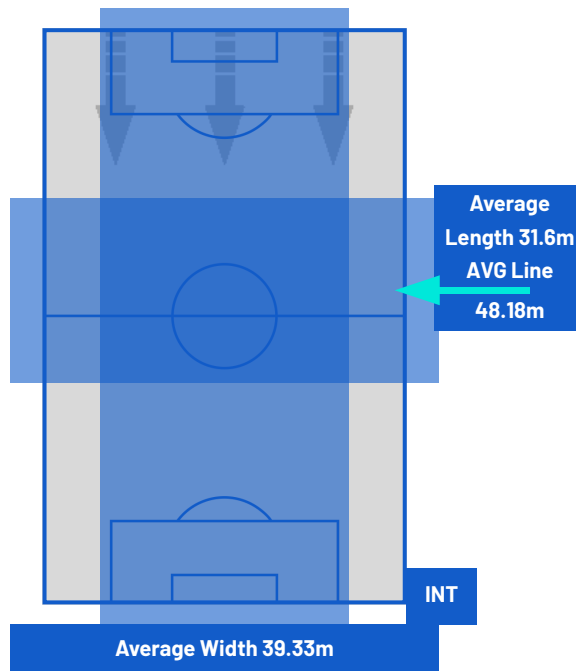

Reggio Emilia 08/02/2026 MAPEI STADIUM 18:00

SASSUOLO

0-5

INTER

TEAM'S DEFENSE POSITION 1ST HALF

TEAM'S DEFENSE POSITION 2ND HALF

Reggio Emilia 08/02/2026 MAPEI STADIUM 18:00

SASSUOLO