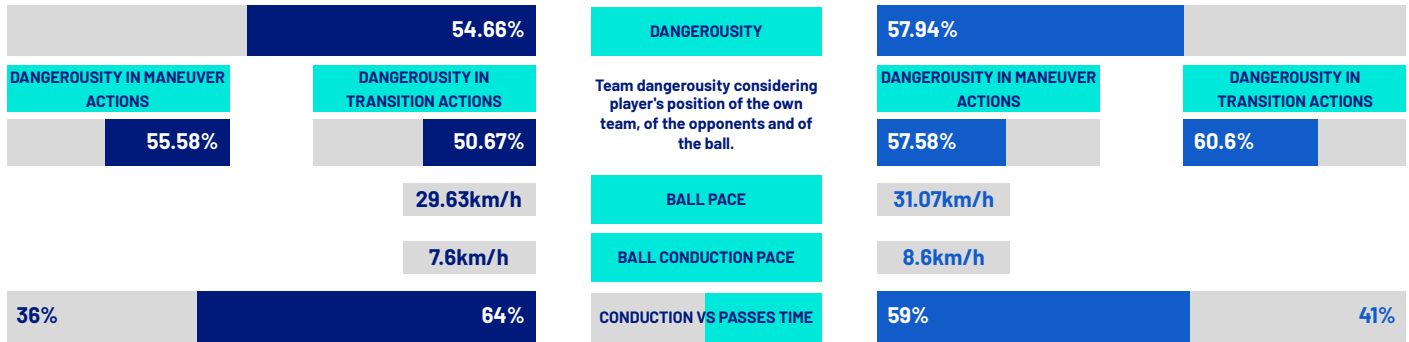

Reggio Emilia 08/02/2026 MAPEI STADIUM 18:00

SASSUOLO

0-5

INTER

COACH

TEAM INDICATORS

RECORDMEN

PASS GAIN

Number of players overtaken by a vertical pass (only successful passes are considered).

It shows how much a player tends to overcome the opponent's pressure lines.

1	49	ARIJANET MURIĆ	4.18	1	9	MARCUS THURAM	6
2	6	SEBASTIAN WALUKIEWICZ	3.45	2	36	MATTEO DARMIAN	3
3	10	DOMENICO BERARDI	3.38	3	11	LUIS HENRIQUE	2.88
4	8	M'BALA NZOLA	3	4	31	YANN BISSECK	2.64
5	90	ISMAËL KONÉ	2.93	5	32	FEDERICO DIMARCO	2.62

PASS RISK

Measures the player's propensity to risk the pass (only successful passes are considered).

1	99	ANDREA PINAMONTI	31.57%	1	10	LAUTARO MARTÍNEZ	28.29%
2	49	ARIJANET MURIĆ	28.79%	2	7	PIOTR ZIELIŃSKI	16.59%
3	25	WOYO COULIBALY	28.25%	3	31	YANN BISSECK	15.85%
4	35	LUCA LIPANI	28.1%	4	11	LUIS HENRIQUE	14.38%
5	3	JOSH DOIG	23.17%	5	32	FEDERICO DIMARCO	14.19%

RECEIVED PRESSURE

How much the player with the ball is pressed by the opposite team.

It depends on the speed, running direction and distance from the opponent who is at a shorter distance.

1	99	ANDREA PINAMONTI	69.68%	1	94	FRANCESCO PIO ESPOSITO	81.39%
2	35	LUCA LIPANI	68.29%	2	14	ANGE-YOAN BONNY	81.3%
3	8	M'BALA NZOLA	67.53%	3	9	MARCUS THURAM	77.24%
4	42	KRISTIAN THORSTVEDT	63.17%	4	16	DAVIDE FRATTESI	74.99%
5	90	ISMAËL KONÉ	59.36%	5	17	ANDY DIOUF	73.08%

PASS AVAILABILITY

Ability of a player to get away from opponents to receive the ball.

It is computed for all the teammates of the player in possession.

1	80	TARIK MUHAREMOVIĆ	81.86%	1	32	FEDERICO DIMARCO	84.9%
2	21	JAY IDZES	80.22%	2	11	LUIS HENRIQUE	80.52%
3	23	ULISSES GARCIA	79.73%	3	95	ALESSANDRO BASTONI	80.11%
4	3	JOSH DOIG	79.05%	4	31	YANN BISSECK	78.45%
5	10	DOMENICO BERARDI	78.73%	5	36	MATTEO DARMIAN	77.92%