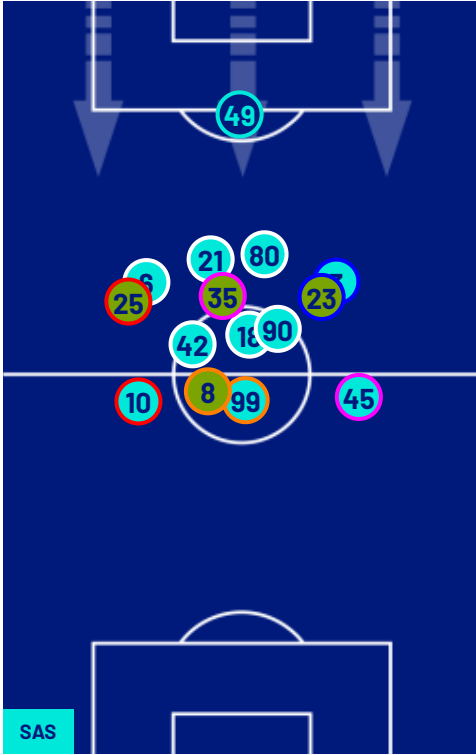

Jog:	0-7 km/h	Run:	7.1-15 km/h	Sprint:	15.1+ km/h	Jog + Run + Sprint:	Distance covered
TOP Sprinter:	Top four players per team						

Reggio Emilia 08/02/2026 MAPEI STADIUM 18:00

SASSUOLO

0-5

INTER

PLAYERS AVERAGE POSITIONS

- Legend:
- | | | | | |
|------------------|-------------|--------------|-----------------------------|---|
| 1st Substitution | ● Player In | ○ Player Out | ■ Player In Substitution Of | ● |
| 2nd Substitution | ● Player In | ○ Player Out | ■ Player In Substitution Of | ● |
| 3rd Substitution | ● Player In | ○ Player Out | ■ Player In Substitution Of | ● |
| 4th Substitution | ● Player In | ○ Player Out | ■ Player In Substitution Of | ● |
| 5th Substitution | ● Player In | ○ Player Out | ■ Player In Substitution Of | ● |