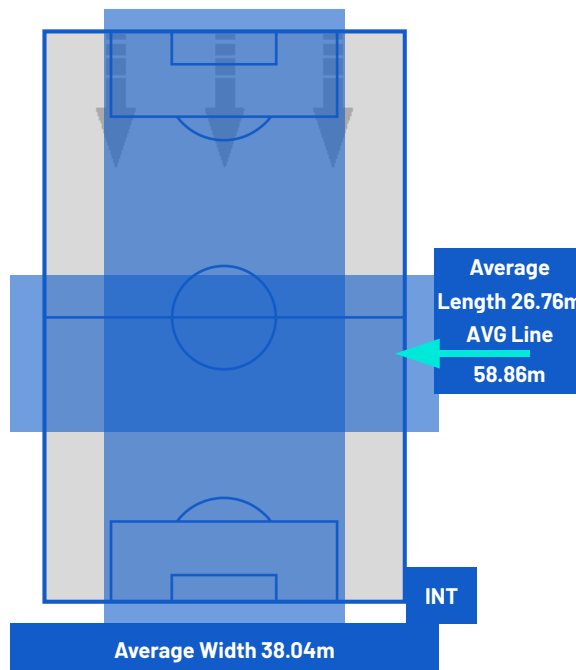

Reggio Emilia 08/02/2026 MAPEI STADIUM 18:00

SASSUOLO

0-5

INTER

TEAM'S DEFENSE POSITION 1ST HALF

TEAM'S DEFENSE POSITION 2ND HALF

Reggio Emilia 08/02/2026 MAPEI STADIUM 18:00

SASSUOLO