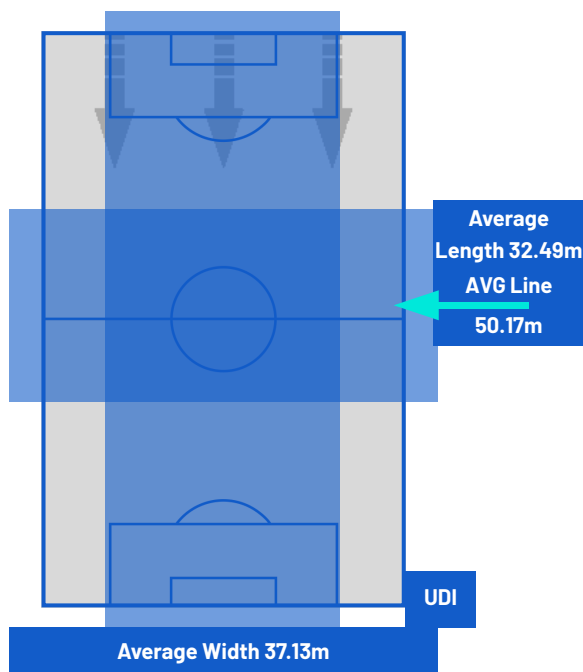

## PLAYERS AVERAGE POSITIONS

- Legend:
- |                  |           |            |                           |           |
|------------------|-----------|------------|---------------------------|-----------|
| 1st Substitution | Player In | Player Out | Player In Substitution Of | Player In |
| 2nd Substitution | Player In | Player Out | Player In Substitution Of | Player In |
| 3rd Substitution | Player In | Player Out | Player In Substitution Of | Player In |
| 4th Substitution | Player In | Player Out | Player In Substitution Of | Player In |
| 5th Substitution | Player In | Player Out | Player In Substitution Of | Player In |

## TEAM'S DEFENSE POSITION 1ST HALF