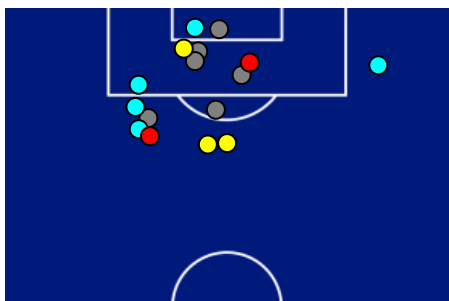

Lecce 08/02/2026 ETTORE GIARDINIERO - VIA DEL MARE 15:00

LECCE

2-1

UDINESE

ATTEMPTS MAP

2	Goals	1
5	On target	1
5	Off target	4
6	Blocked	1