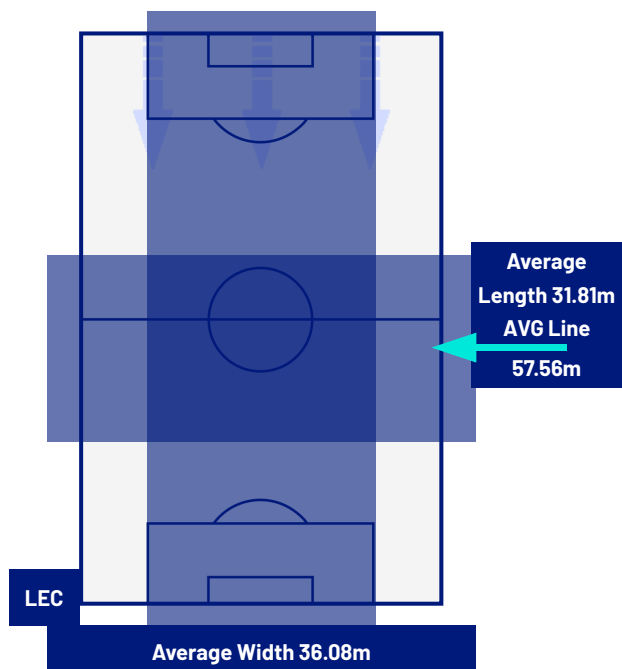

TEAM'S DEFENSE POSITION 2ND HALF