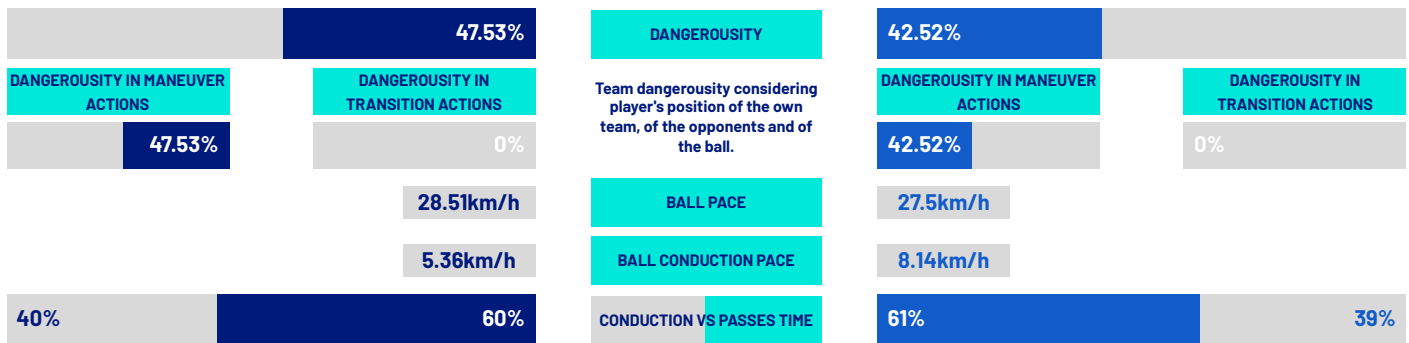

Lecce 08/02/2026 ETTORE GIARDINIERO - VIA DEL MARE 15:00

LECCE

2-1

UDINESE

TEAM INDICATORS

RECORDMEN

PASS GAIN

Number of players overtaken by a vertical pass (only successful passes are considered).

It shows how much a player tends to overcome the opponent's pressure lines.

1	23	RICCARDO SOTTIL	3	1	19	KINGSLEY EHIZIBUE	2
2	16	OMRI GANDELMAN	1	2	14	ARTHUR ATTA	2
3	30	WLADIMIRO FALCONE	0	3	32	JURGEN EKKELENKAMP	1
4	11	KONAN N'DRI	0	4	31	THOMAS KRISTENSEN	0
5	99	WALID CHEDDIRA	0	5	15	VAKOUN BAYO	0

PASS RISK

Measures the player's propensity to risk the pass (only successful passes are considered).

1	23	RICCARDO SOTTIL	39%	1	14	ARTHUR ATTA	42.5%
2	4	K. GASPAR	22.5%	2	19	KINGSLEY EHIZIBUE	13%
3	16	OMRI GANDELMAN	0%	3	28	OUMAR SOLET	4%
4	30	WLADIMIRO FALCONE	0%	4	32	JURGEN EKKELENKAMP	2%
5	11	KONAN N'DRI	0%	5	31	THOMAS KRISTENSEN	0%

RECEIVED PRESSURE

How much the player with the ball is pressed by the opposite team.

It depends on the speed, running direction and distance from the opponent who is at a shorter distance.

1	9	NIKOLA ŠTULIĆ	72.04%	1	6	OIER ZARRAGA	74.61%
2	5	JAMIL SIEBERT	70.92%	2	7	IDRISSA GUEYE	68.96%
3	99	WALID CHEDDIRA	67.37%	3	10	NICOLÒ ZANILOLO	64.69%
4	16	OMRI GANDELMAN	64.32%	4	18	ADAM BUKSA	63.84%
5	29	LASSANA COULIBALY	59.05%	5	38	LENNON MILLER	60.71%

PASS AVAILABILITY

Ability of a player to get away from opponents to receive the ball.

It is computed for all the teammates of the player in possession.

1	25	ANTONINO GALLO	87.3%	1	27	CHRISTIAN KABASELE	96.5%
2	4	K. GASPAR	84.42%	2	13	NICOLÒ BERTOLA	80.19%
3	44	TIAGO GABRIEL	82.13%	3	6	OIER ZARRAGA	75%
4	17	DANILO VEIGA	76.96%	4	8	JESPER KARLSTRÖM	67.8%
5	19	LAMECK BANDA	68.96%	5	33	JORDAN ZEMURA	67.25%