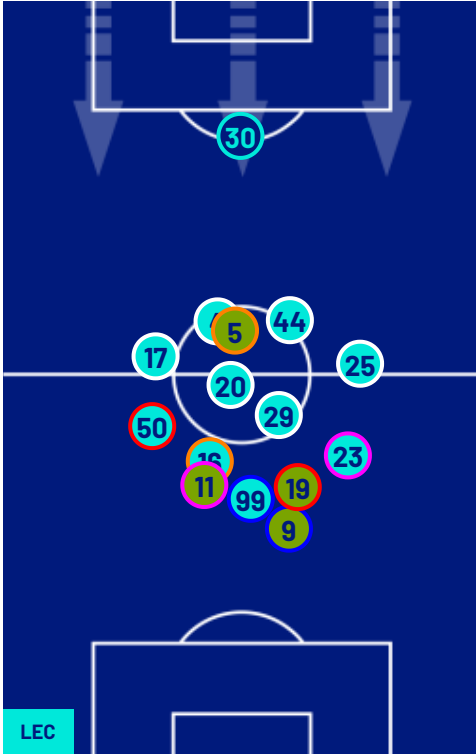

## PLAYERS AVERAGE POSITIONS

- Legend:
- |                  |           |            |                           |           |
|------------------|-----------|------------|---------------------------|-----------|
| 1st Substitution | Player In | Player Out | Player In Substitution Of | Player In |
| 2nd Substitution | Player In | Player Out | Player In Substitution Of | Player In |
| 3rd Substitution | Player In | Player Out | Player In Substitution Of | Player In |
| 4th Substitution | Player In | Player Out | Player In Substitution Of | Player In |
| 5th Substitution | Player In | Player Out | Player In Substitution Of | Player In |