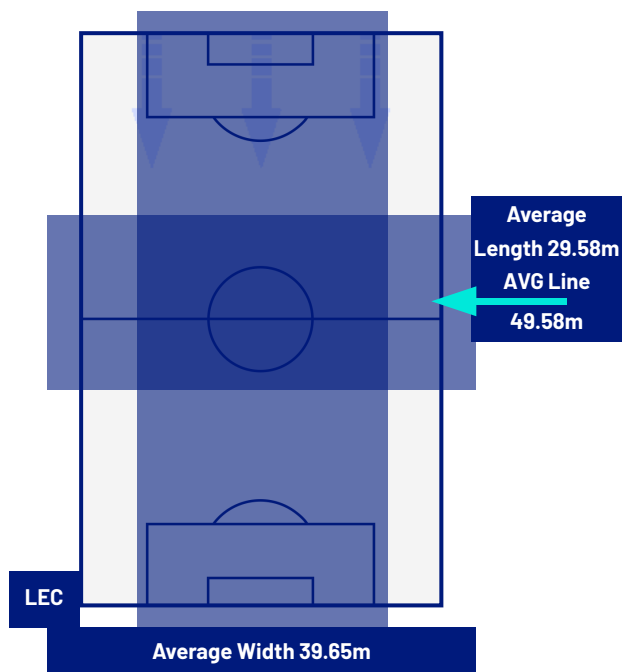

## PLAYERS AVERAGE POSITIONS

- Legend:
- |                  |           |            |                           |           |
|------------------|-----------|------------|---------------------------|-----------|
| 1st Substitution | Player In | Player Out | Player In Substitution Of | Player In |
| 2nd Substitution | Player In | Player Out | Player In Substitution Of | Player In |
| 3rd Substitution | Player In | Player Out | Player In Substitution Of | Player In |
| 4th Substitution | Player In | Player Out | Player In Substitution Of | Player In |
| 5th Substitution | Player In | Player Out | Player In Substitution Of | Player In |

## TEAM'S DEFENSE POSITION 1ST HALF