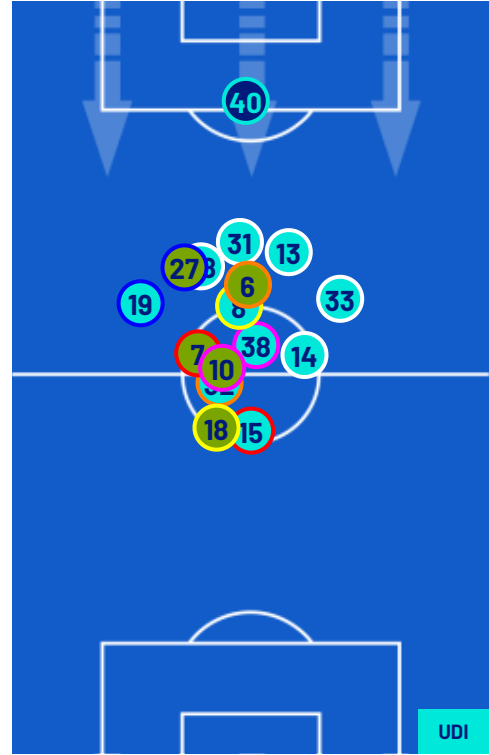

## PLAYERS AVERAGE POSITIONS

- Legend:
- |                  |           |            |                           |           |
|------------------|-----------|------------|---------------------------|-----------|
| 1st Substitution | Player In | Player Out | Player In Substitution Of | Player In |
| 2nd Substitution | Player In | Player Out | Player In Substitution Of | Player In |
| 3rd Substitution | Player In | Player Out | Player In Substitution Of | Player In |
| 4th Substitution | Player In | Player Out | Player In Substitution Of | Player In |
| 5th Substitution | Player In | Player Out | Player In Substitution Of | Player In |