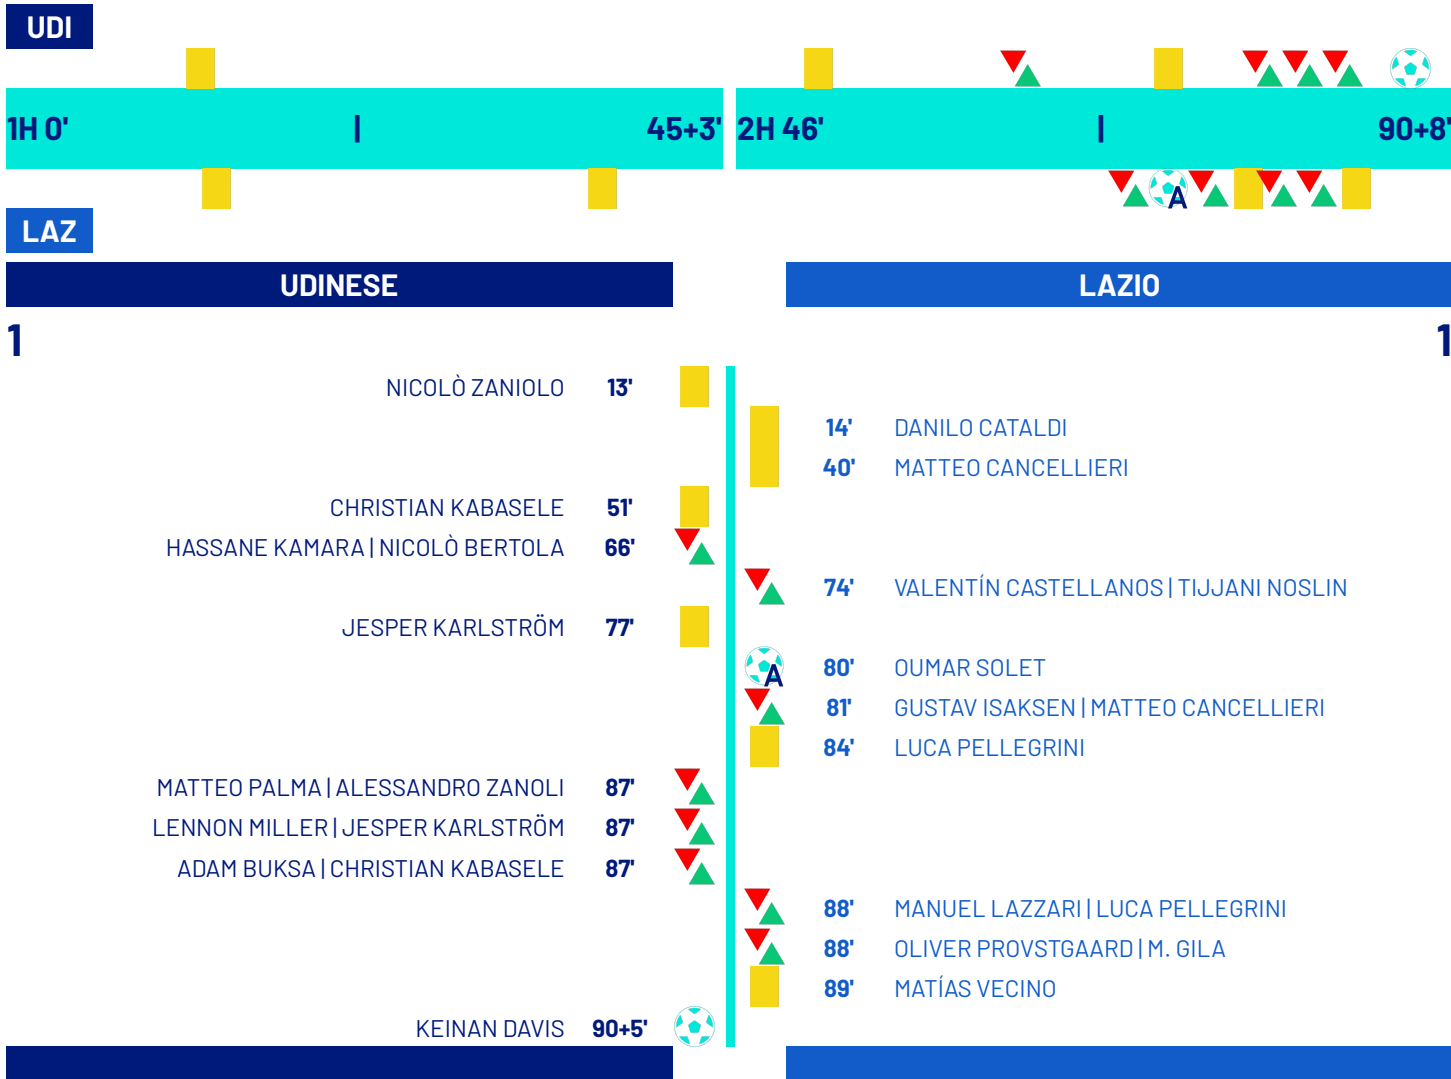

Udine 27/12/2025 FRIULI/BLUENERGY STADIUM 18:00

UDINESE

1-1

LAZIO

MATCH EVENTS

Legend:

- Goals
- Own goal
- Penalty
- Assist
- Yellow Card
- Substitution
- Red Card
- Double Yellow Card

Matchday 17
SERIE A CHAMPIONSHIP 2025-2026

MATCH REPORT

Udine 27/12/2025 FRIULI/BLUENERGY STADIUM 18:00

UDINESE

1-1

LAZIO

GAME TIME

99'58"

Effective
played time:
53%

1st Half - 2nd Half
26'44" - 26'23"

53'7"

BALL POSSESSION

UDINESE

LAZIO

QUARTERS BALL POSSESSION

1H		2H	
0'-15'	16'-30'	46'-60'	61'-75'
46.15%	53.85%	47.62%	52.38%
51.63%	48.37%	43.54%	56.46%
36.69%	63.31%	53.85%	46.15%

TEAM STATS

	UDI	LAZ
Attempts	15	14
Attempts on target	3	1
Attempts on target from penalty box	9	6
Post		1
Bar		
Attempts off target	7	4
Blocked Shots	5	8
Scoring Chances		
Key Passes	7	9
Assists		
Fouls Committed	19	14
Corners	5	6
Offsides		3
Cross Completed/Total	5/24	4/21
Dribbling	9	8
Passes Completed	319	403
Passes Completed/Attempted (%)	84	89
Passes Final Third	70	65
Balls played forward	123	138
Long Passes	28	52
Saves	1	2
Gained Possessions	48	47