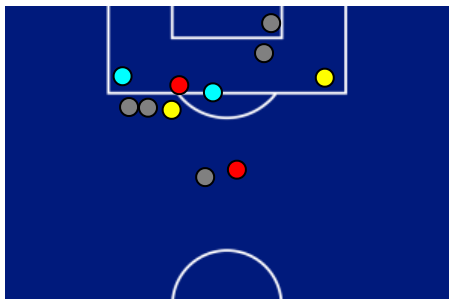

- Legend:
- | | | | | |
|------------------|-----------|------------|---------------------------|--|
| 1st Substitution | Player In | Player Out | Player In Substitution Of | |
| 2nd Substitution | Player In | Player Out | Player In Substitution Of | |
| 3rd Substitution | Player In | Player Out | Player In Substitution Of | |
| 4th Substitution | Player In | Player Out | Player In Substitution Of | |
| 5th Substitution | Player In | Player Out | Player In Substitution Of | |

Reggio Emilia 17/04/2026 MAPEI STADIUM 18:30

SASSUOLO

2-1

COMO

TEAM'S DEFENSE POSITION 1ST HALF

TEAM'S DEFENSE POSITION 2ND HALF

Reggio Emilia 17/04/2026 MAPEI STADIUM 18:30

SASSUOLO

2-1

COMO

ATTEMPTS MAP

2	Goals	1
4	On target	3
5	Off target	4
2	Blocked	5

OPEN PLAY CROSSES MAP

2	Crosses completed	4
9	Total crosses	46
22	Accuracy (%)	9

493	Total Balls Played	788
233	DEFENSIVE	141
161	MIDFIELD	383
99	ATTACK ZONE	264