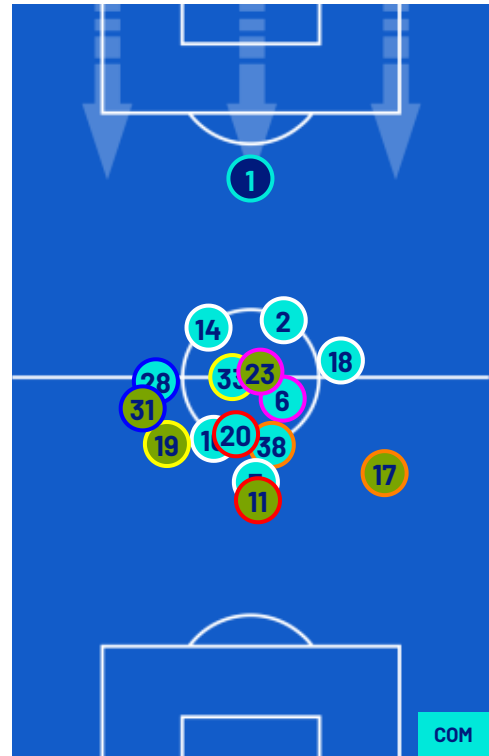

- Legend:
- | | | | | |
|------------------|-----------|------------|---------------------------|--|
| 1st Substitution | Player In | Player Out | Player In Substitution Of | |
| 2nd Substitution | Player In | Player Out | Player In Substitution Of | |
| 3rd Substitution | Player In | Player Out | Player In Substitution Of | |
| 4th Substitution | Player In | Player Out | Player In Substitution Of | |
| 5th Substitution | Player In | Player Out | Player In Substitution Of | |