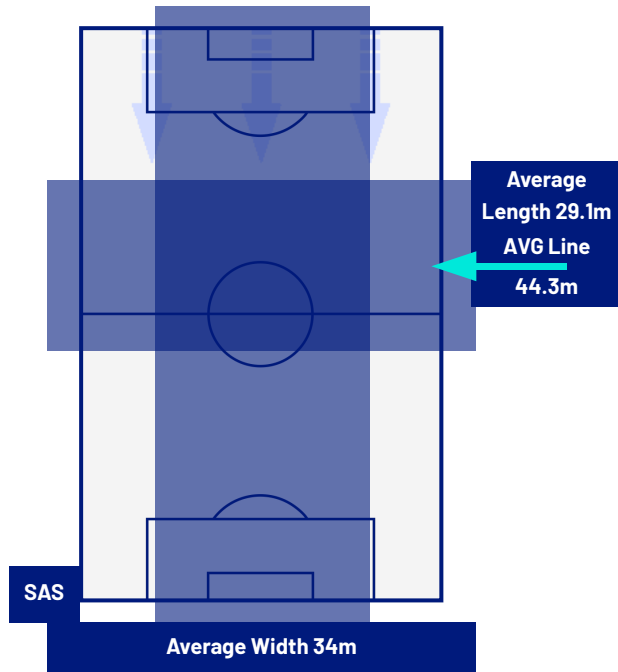

Reggio Emilia 17/04/2026 MAPEI STADIUM 18:30

SASSUOLO

2-1

COMO

TEAM'S DEFENSE POSITION 1ST HALF