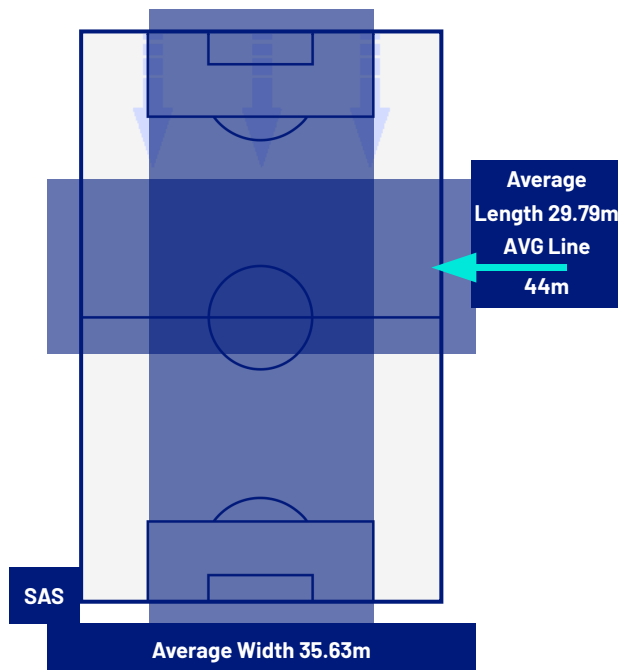

Reggio Emilia 17/04/2026 MAPEI STADIUM 18:30

SASSUOLO

2-1

COMO

TEAM'S DEFENSE POSITION 1ST HALF

TEAM'S DEFENSE POSITION 2ND HALF

Reggio Emilia 17/04/2026 MAPEI STADIUM 18:30

SASSUOLO