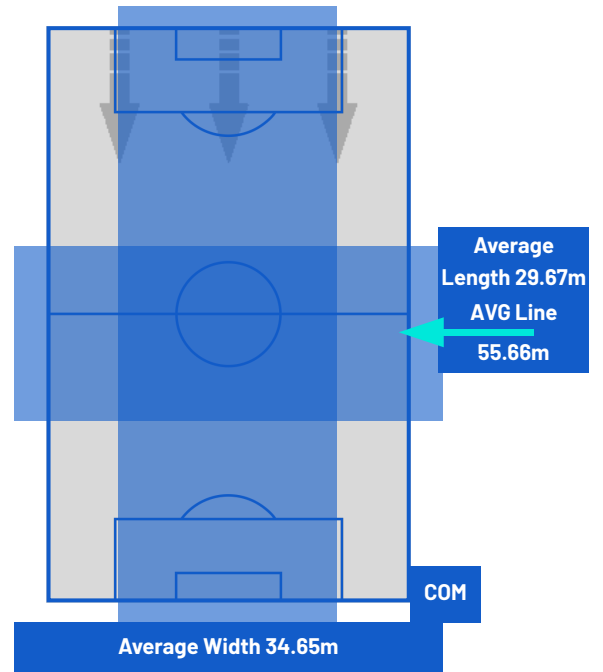

Reggio Emilia 17/04/2026 MAPEI STADIUM 18:30

SASSUOLO

2-1

COMO

TEAM'S DEFENSE POSITION 1ST HALF

TEAM'S DEFENSE POSITION 2ND HALF

Reggio Emilia 17/04/2026 MAPEI STADIUM 18:30

SASSUOLO

2-1

COMO

ATTEMPTS MAP

2	Goals	1
4	On target	3
5	Off target	4
2	Blocked	5

OPEN PLAY CROSSES MAP

2	Crosses completed	4
9	Total crosses	46
22	Accuracy (%)	9

493	Total Balls Played	788
233	DEFENSIVE	141
161	MIDFIELD	383
99	ATTACK ZONE	264