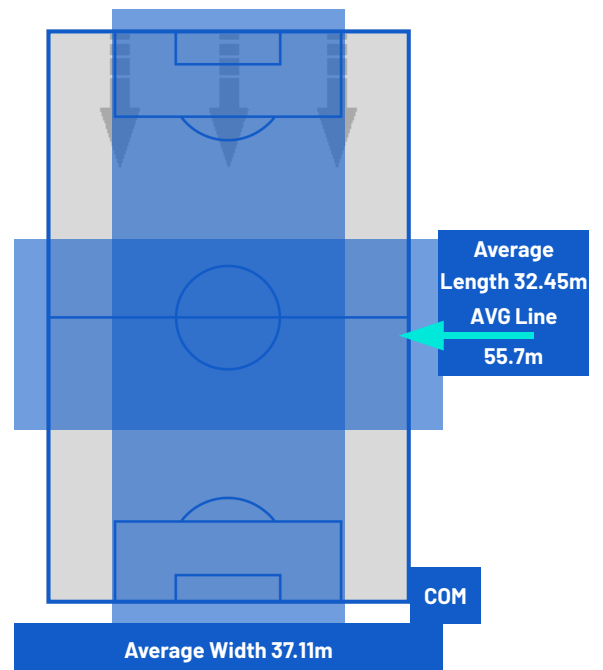

Reggio Emilia 17/04/2026 MAPEI STADIUM 18:30

SASSUOLO

2-1

COMO

TEAM'S DEFENSE POSITION 1ST HALF

TEAM'S DEFENSE POSITION 2ND HALF

Reggio Emilia 17/04/2026 MAPEI STADIUM 18:30

SASSUOLO