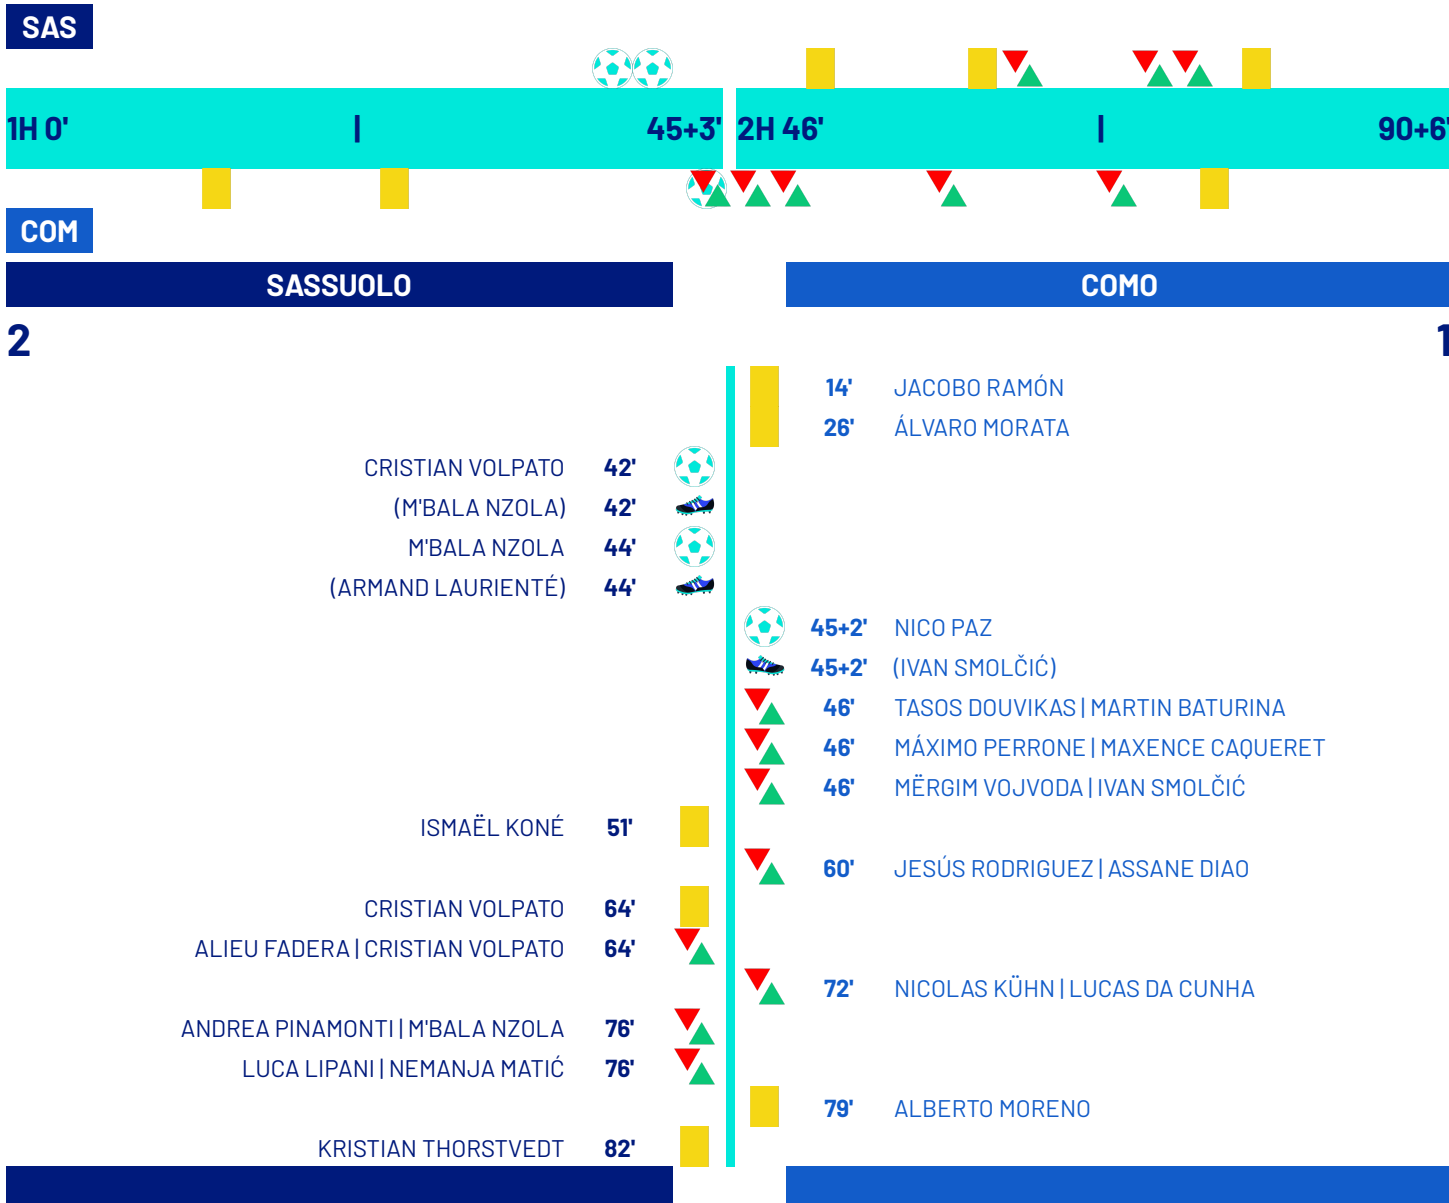

Reggio Emilia 17/04/2026 MAPEI STADIUM 18:30

SASSUOLO

2-1

COMO

MATCH EVENTS

Legend:

- Goals
- Own goal
- Penalty
- Assist
- Yellow Card
- Red Card
- Substitution
- Double Yellow Card

Reggio Emilia 17/04/2026 MAPEI STADIUM 18:30