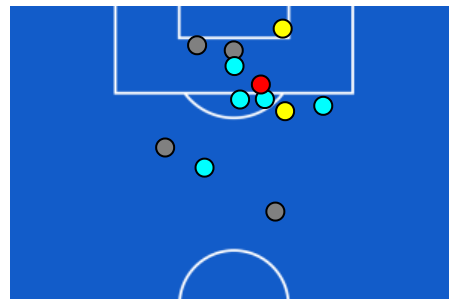

- Legend:
- | | | | | |
|------------------|-----------|------------|---------------------------|--|
| 1st Substitution | Player In | Player Out | Player In Substitution Of | |
| 2nd Substitution | Player In | Player Out | Player In Substitution Of | |
| 3rd Substitution | Player In | Player Out | Player In Substitution Of | |
| 4th Substitution | Player In | Player Out | Player In Substitution Of | |
| 5th Substitution | Player In | Player Out | Player In Substitution Of | |

2-1

COMO

ATTEMPTS MAP

2	Goals	1
4	On target	3
5	Off target	4
2	Blocked	5

OPEN PLAY CROSSES MAP

2	Crosses completed	4
9	Total crosses	46
22	Accuracy (%)	9

493	Total Balls Played	788
233	DEFENSIVE	141
161	MIDFIELD	383
99	ATTACK ZONE	264