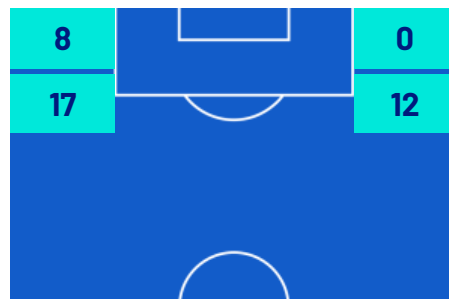

- Legend:
- | | | | | |
|------------------|-----------|------------|---------------------------|--|
| 1st Substitution | Player In | Player Out | Player In Substitution Of | |
| 2nd Substitution | Player In | Player Out | Player In Substitution Of | |
| 3rd Substitution | Player In | Player Out | Player In Substitution Of | |
| 4th Substitution | Player In | Player Out | Player In Substitution Of | |
| 5th Substitution | Player In | Player Out | Player In Substitution Of | |

2-1

COMO

ATTEMPTS MAP

2	Goals	1
4	On target	3
5	Off target	4
2	Blocked	5

OPEN PLAY CROSSES MAP

2	Crosses completed	4
9	Total crosses	46
22	Accuracy (%)	9

493	Total Balls Played	788
233	DEFENSIVE	141
161	MIDFIELD	383
99	ATTACK ZONE	264