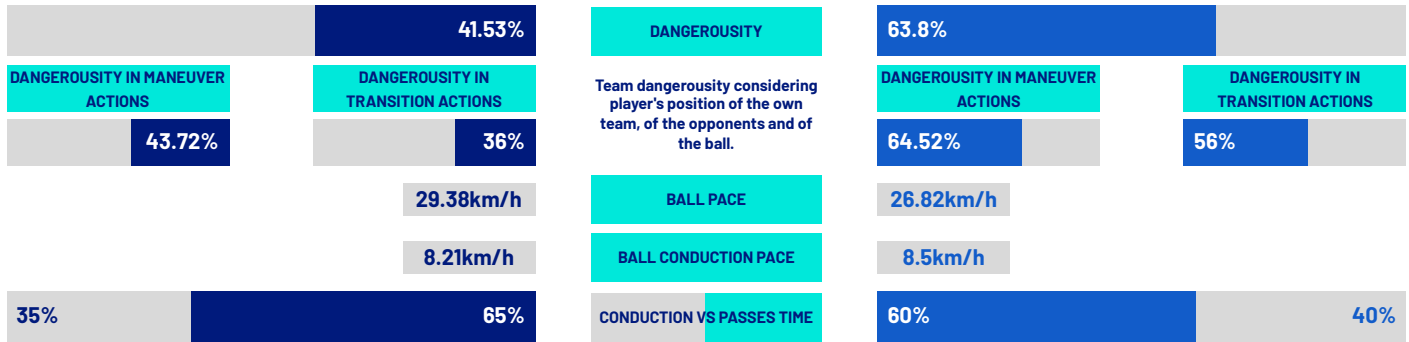

Reggio Emilia 17/04/2026 MAPEI STADIUM 18:30

SASSUOLO

2-1

COMO

TEAM INDICATORS

RECORDMEN

PASS GAIN

Number of players overtaken by a vertical pass (only successful passes are considered).