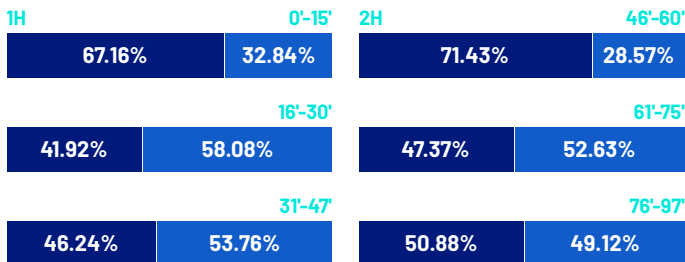

QUARTERS BALL POSSESSION

TEAM STATS

	PAR	ATA
Attempts	7	11
Attempts on target	3	3
Attempts on target from penalty box	3	8
Post		1
Bar		
Attempts off target	3	3
Blocked Shots	1	4
Scoring Chances		2
Key Passes	2	10
Assists		1
Fouls Committed	8	15
Corners	1	2
Offsides	1	4
Cross Completed/Total	12/30	4/13
Dribbling	17	19
Passes Completed	307	381
Passes Completed/Attempted (%)	83	82
Passes Final Third	76	71
Balls played forward	144	128
Long Passes	55	57
Saves	2	2
Gained Possessions	63	48