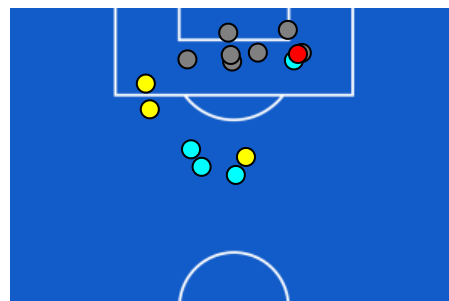

- Legend:
- | | | | | |
|------------------|-----------|------------|---------------------------|-----------|
| 1st Substitution | Player In | Player Out | Player In Substitution Of | Player In |
| 2nd Substitution | Player In | Player Out | Player In Substitution Of | Player In |
| 3rd Substitution | Player In | Player Out | Player In Substitution Of | Player In |
| 4th Substitution | Player In | Player Out | Player In Substitution Of | Player In |
| 5th Substitution | Player In | Player Out | Player In Substitution Of | Player In |

Pisa 15/03/2026 CETILAR ARENA 15:00

PISA

3-1

CAGLIARI

TEAM'S DEFENSE POSITION 1ST HALF

TEAM'S DEFENSE POSITION 2ND HALF

Pisa 15/03/2026 CETILAR ARENA 15:00

PISA

3-1

CAGLIARI

ATTEMPTS MAP

3	Goals	1
6	On target	4
2	Off target	6
2	Blocked	4

OPEN PLAY CROSSES MAP

4	Crosses completed	7
11	Total crosses	27
36	Accuracy (%)	26

450	Total Balls Played	817
192	DEFENSIVE	181
167	MIDFIELD	411
91	ATTACK ZONE	225

Pisa 15/03/2026 CETILAR ARENA 15:00

PISA

3-1

CAGLIARI

KEY PLAYERS

ANTONIO ALDO CARACCILO

4

LEONARDO PAVOLETTI