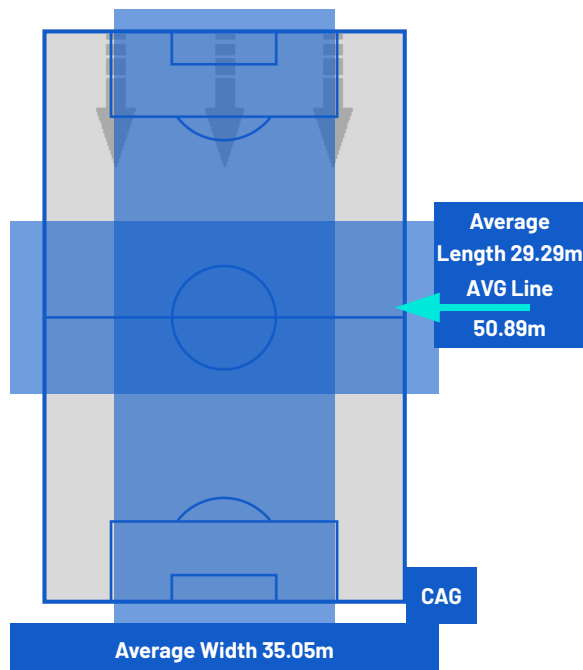

Pisa 15/03/2026 CETILAR ARENA 15:00

PISA

3-1

CAGLIARI

TEAM'S DEFENSE POSITION 1ST HALF

TEAM'S DEFENSE POSITION 2ND HALF

Pisa 15/03/2026 CETILAR ARENA 15:00

PISA