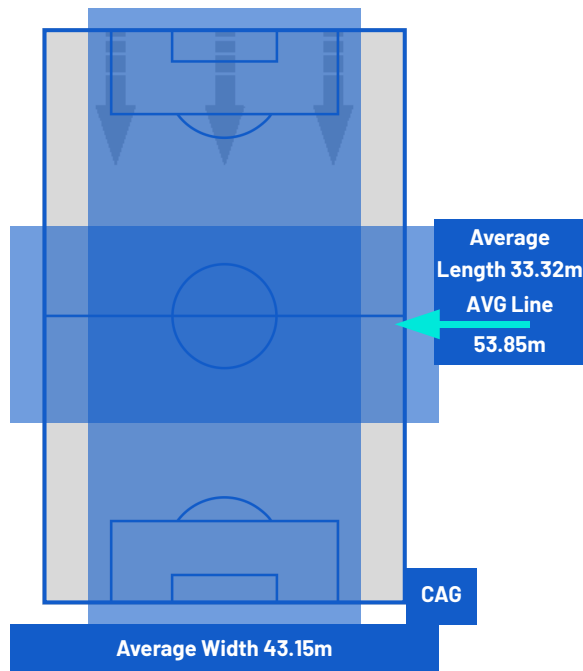

Pisa 15/03/2026 CETILAR ARENA 15:00

PISA

3-1

CAGLIARI

TEAM'S DEFENSE POSITION 1ST HALF

TEAM'S DEFENSE POSITION 2ND HALF

Pisa 15/03/2026 CETILAR ARENA 15:00

PISA