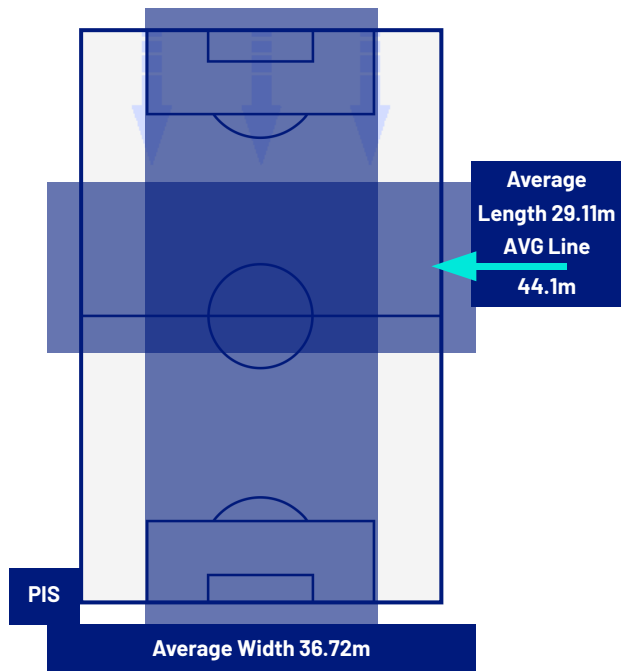

Pisa 15/03/2026 CETILAR ARENA 15:00

PISA

3-1

CAGLIARI

TEAM'S DEFENSE POSITION 1ST HALF

TEAM'S DEFENSE POSITION 2ND HALF

Pisa 15/03/2026 CETILAR ARENA 15:00

PISA