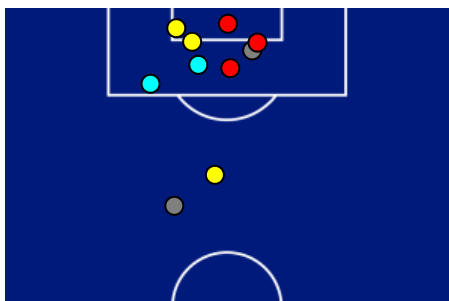

- Legend:
- | | | | | |
|------------------|-----------|------------|---------------------------|-----------|
| 1st Substitution | Player In | Player Out | Player In Substitution Of | Player In |
| 2nd Substitution | Player In | Player Out | Player In Substitution Of | Player In |
| 3rd Substitution | Player In | Player Out | Player In Substitution Of | Player In |
| 4th Substitution | Player In | Player Out | Player In Substitution Of | Player In |
| 5th Substitution | Player In | Player Out | Player In Substitution Of | Player In |

Pisa 15/03/2026 CETILAR ARENA 15:00

PISA

3-1

CAGLIARI

TEAM'S DEFENSE POSITION 1ST HALF

TEAM'S DEFENSE POSITION 2ND HALF

Pisa 15/03/2026 CETILAR ARENA 15:00

PISA

3-1

CAGLIARI

ATTEMPTS MAP

3	Goals	1
6	On target	4
2	Off target	6
2	Blocked	4

OPEN PLAY CROSSES MAP

4	Crosses completed	7
11	Total crosses	27
36	Accuracy (%)	26

450	Total Balls Played	817
192	DEFENSIVE	181
167	MIDFIELD	411
91	ATTACK ZONE	225