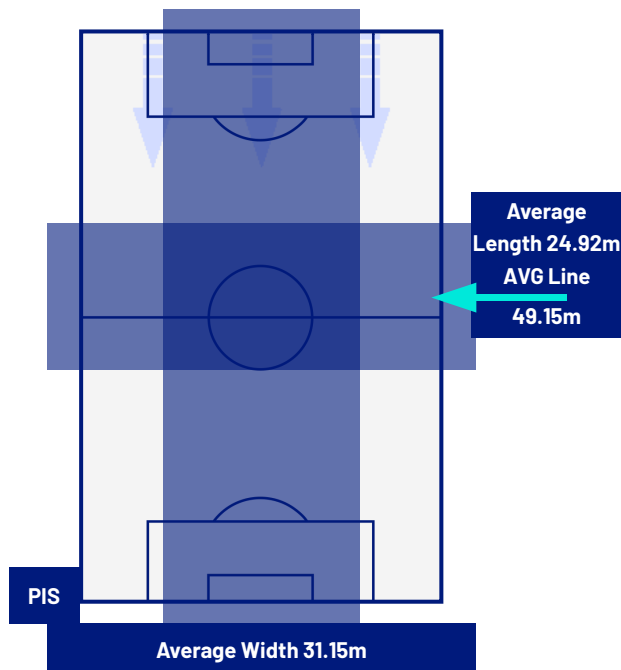

Pisa 15/03/2026 CETILAR ARENA 15:00

PISA

3-1

CAGLIARI

TEAM'S DEFENSE POSITION 1ST HALF

TEAM'S DEFENSE POSITION 2ND HALF

Pisa 15/03/2026 CETILAR ARENA 15:00

PISA