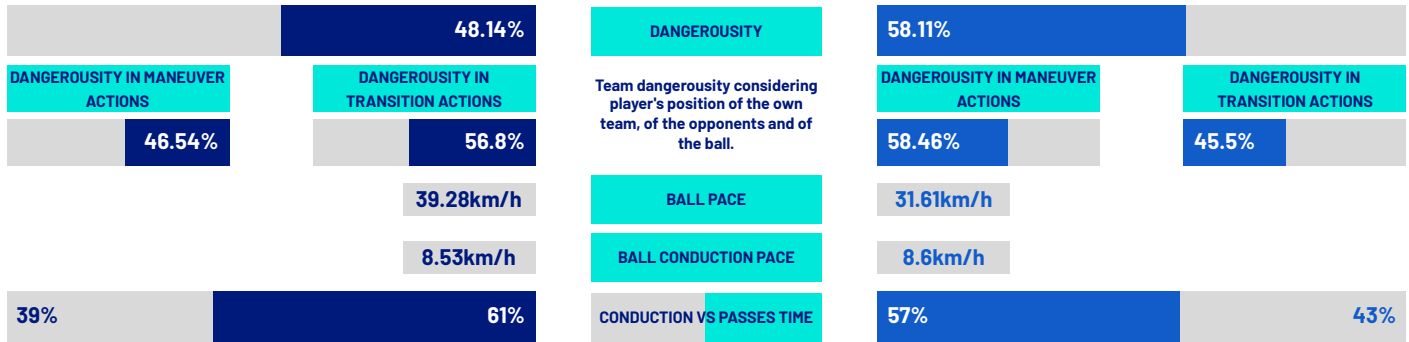

Pisa 15/03/2026 CETILAR ARENA 15:00

PISA

3-1

CAGLIARI

TEAM INDICATORS

RECORDMEN

PASS GAIN

Number of players overtaken by a vertical pass (only successful passes are considered).

It shows how much a player tends to overcome the opponent's pressure lines.

1	6	MARIUS MARIN	7	1	8	MICHEL ADOPO	4
2	3	SAMUELE ANGORI	6	2	2	MARCO PALESTRA	3.1
3	5	SIMONE CANESTRELLI	5.67	3	9	SEMIH KILIÇSOY	3
4	12	NÍCOLAS ANDRADE	4.8	4	90	MICHAEL FOLORUNSHO	3
5	10	MATTÉO TRAMONI	3	5	32	ZÉ PEDRO	2.58

PASS RISK

Measures the player's propensity to risk the pass (only successful passes are considered).

1	3	SAMUELE ANGORI	71%	1	33	ADAM OBERT	27.19%
2	12	NÍCOLAS ANDRADE	65%	2	10	GIANLUCA GAETANO	23.94%
3	6	MARIUS MARIN	49%	3	28	GABRIELE ZAPPA	23.88%
4	4	ANTONIO CARACCIOLLO	29%	4	32	ZÉ PEDRO	17.87%
5	5	SIMONE CANESTRELLI	27.25%	5	20	AGUSTÍN ALBARRACÍN	14%

RECEIVED PRESSURE

How much the player with the ball is pressed by the opposite team.

It depends on the speed, running direction and distance from the opponent who is at a shorter distance.

1	17	RAFIU DUROSINMI	70.48%	1	30	LEONARDO PAVOLETTI	78.22%
2	32	STEFANO MOREO	69.83%	2	9	SEMIH KILIÇSOY	76.67%
3	14	EBENEZER AKINSANMIRO	64.82%	3	37	Yael TREPY	71.69%
4	20	MICHEL AEBISCHER	64.23%	4	90	MICHAEL FOLORUNSHO	65.34%
5	8	MALTHE HØJHOLT	64.11%	5	20	AGUSTÍN ALBARRACÍN	63.41%

PASS AVAILABILITY

Ability of a player to get away from opponents to receive the ball.

It is computed for all the teammates of the player in possession.

1	33	ARTURO CALABRESI	82.84%	1	26	YERRY MINA	90.07%
2	6	MARIUS MARIN	82.64%	2	32	ZÉ PEDRO	85.92%
3	15	IDRISSA TOURÉ	79.91%	3	22	ALBERTO DOSSENA	82.06%
4	4	ANTONIO CARACCIOLLO	71.88%	4	33	ADAM OBERT	81.18%
5	3	SAMUELE ANGORI	65.53%	5	28	GABRIELE ZAPPA	80.98%