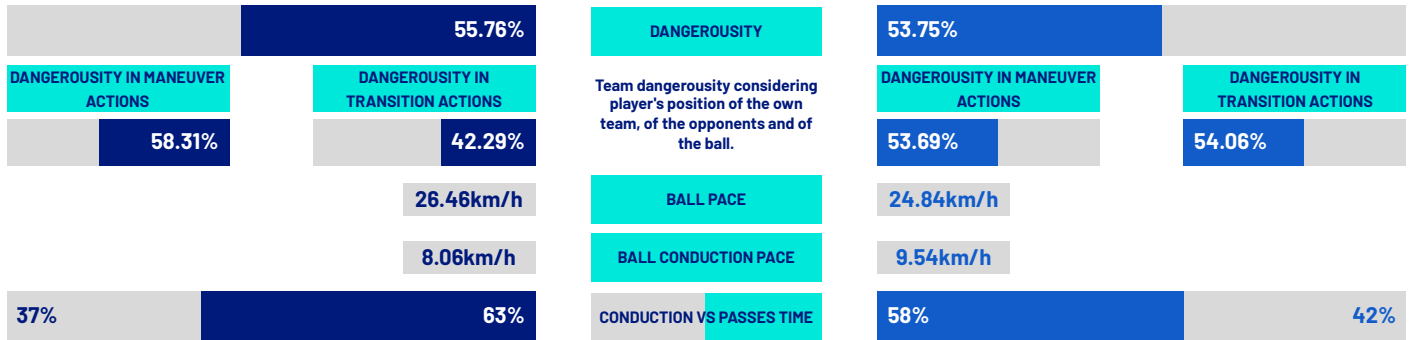

Udine 15/02/2026 FRIULI/BLUENERGY STADIUM 12:30

UDINESE

1-2

SASSUOLO

TEAM INDICATORS

RECORDMEN

PASS GAIN

Number of players overtaken by a vertical pass (only successful passes are considered).