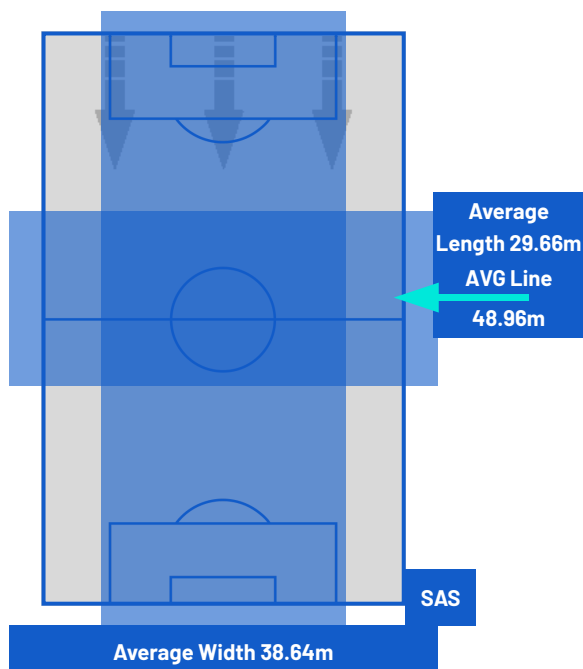

TEAM'S DEFENSE POSITION 2ND HALF