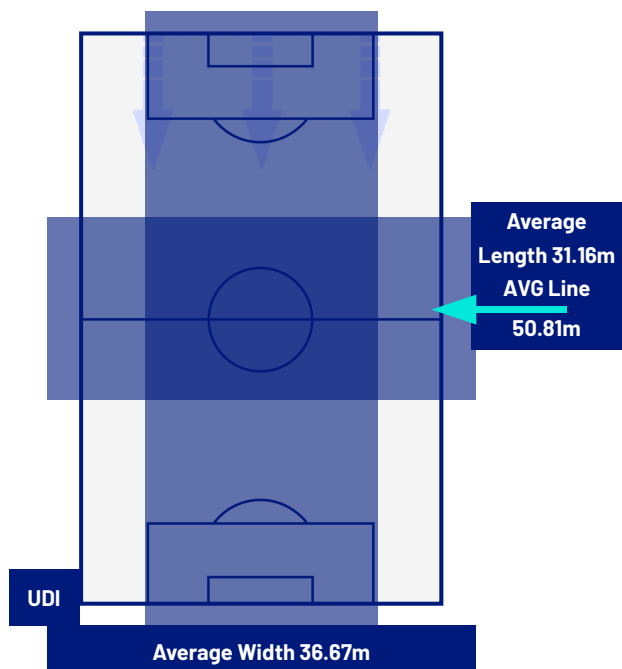

TEAM'S DEFENSE POSITION 2ND HALF