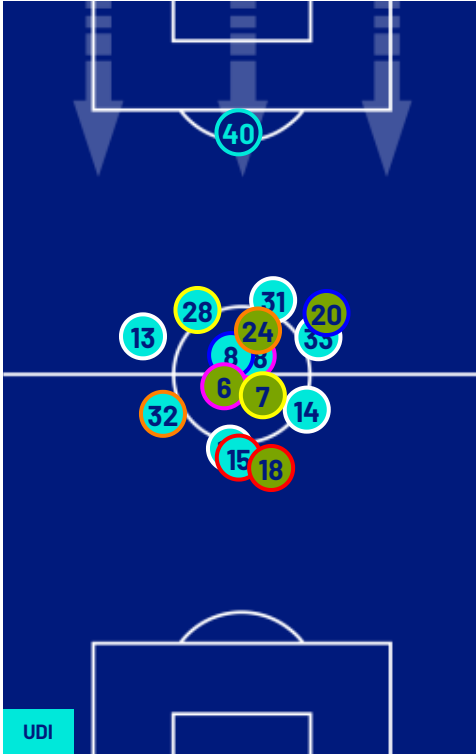

Jog:	0-7 km/h	Run:	7.1-15 km/h	Sprint:	15.1+ km/h	Jog + Run + Sprint:	Distance covered
TOP Sprinter:	Top four players per team						

Udine 15/02/2026 FRIULI/BLUENERGY STADIUM 12:30

UDINESE

1-2

SASSUOLO

PLAYERS AVERAGE POSITIONS

- Legend:
- 1st Substitution
 - 2nd Substitution
 - 3rd Substitution
 - 4th Substitution
 - 5th Substitution
 - Player In
 - Player In
 - Player In
 - Player In
 - Player In
 - Player Out
 - Player Out
 - Player Out
 - Player Out
 - Player Out
 - Player In Substitution Of
 - Player In Substitution Of
 - Player In Substitution Of
 - Player In Substitution Of