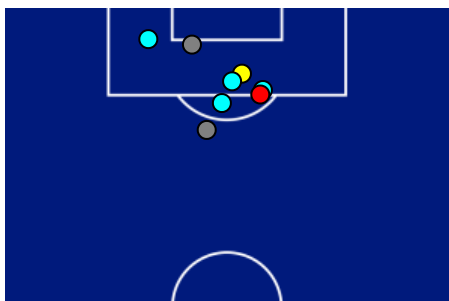

- Legend:
- 1st Substitution
 - 2nd Substitution
 - 3rd Substitution
 - 4th Substitution
 - 5th Substitution
 - Player In
 - Player In
 - Player In
 - Player In
 - Player In
 - Player Out
 - Player Out
 - Player Out
 - Player Out
 - Player Out
 - Player In Substitution Of
 - Player In Substitution Of
 - Player In Substitution Of
 - Player In Substitution Of

Udine 15/02/2026 FRIULI/BLUENERGY STADIUM 12:30

UDINESE

1-2

SASSUOLO

TEAM'S DEFENSE POSITION 1ST HALF

TEAM'S DEFENSE POSITION 2ND HALF

Udine 15/02/2026 FRIULI/BLUENERGY STADIUM 12:30

UDINESE

1-2

SASSUOLO

ATTEMPTS MAP

1	Goals	2
2	On target	3
2	Off target	4
4	Blocked	3

OPEN PLAY CROSSES MAP

5	Crosses completed	5
24	Total crosses	17
21	Accuracy (%)	29

614	Total Balls Played	621
164	DEFENSIVE	221
303	MIDFIELD	276
147	ATTACK ZONE	124