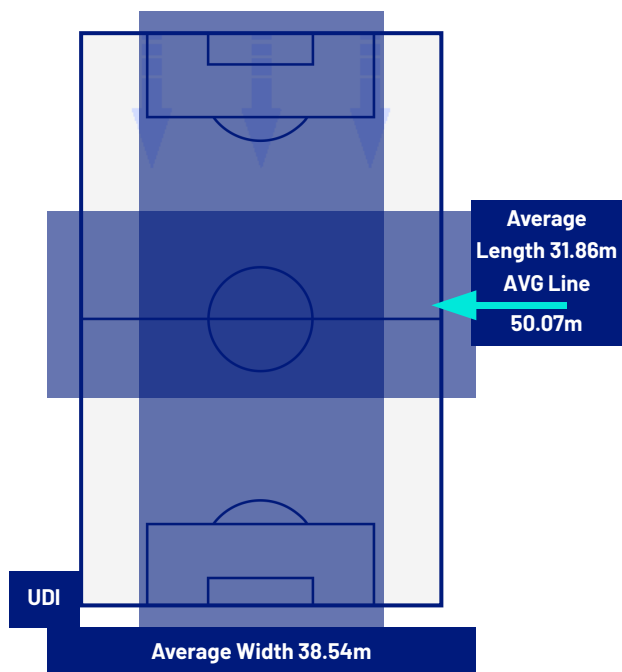

Udine 15/02/2026 FRIULI/BLUENERGY STADIUM 12:30

UDINESE

1-2

SASSUOLO

TEAM'S DEFENSE POSITION 1ST HALF