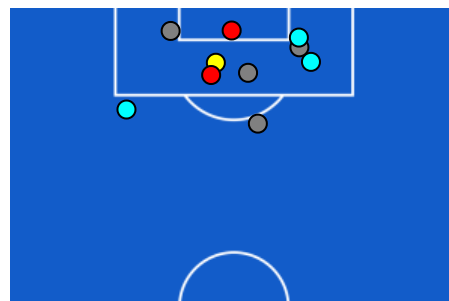

Udine 15/02/2026 FRIULI/BLUENERGY STADIUM 12:30

UDINESE

1-2

SASSUOLO

TEAM'S DEFENSE POSITION 1ST HALF

TEAM'S DEFENSE POSITION 2ND HALF

Udine 15/02/2026 FRIULI/BLUENERGY STADIUM 12:30

UDINESE

1-2

SASSUOLO

ATTEMPTS MAP

1	Goals	2
2	On target	3
2	Off target	4
4	Blocked	3

OPEN PLAY CROSSES MAP

5	Crosses completed	5
24	Total crosses	17
21	Accuracy (%)	29

614	Total Balls Played	621
164	DEFENSIVE	221
303	MIDFIELD	276
147	ATTACK ZONE	124