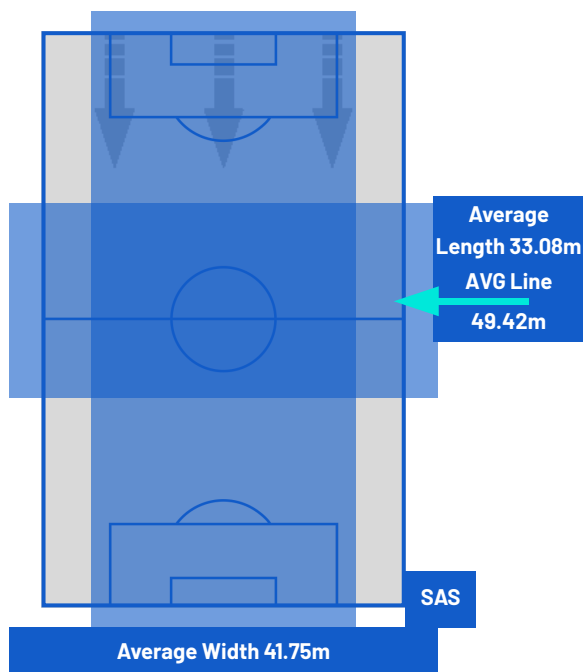

Udine 15/02/2026 FRIULI/BLUENERGY STADIUM 12:30

UDINESE

1-2

SASSUOLO

TEAM'S DEFENSE POSITION 1ST HALF