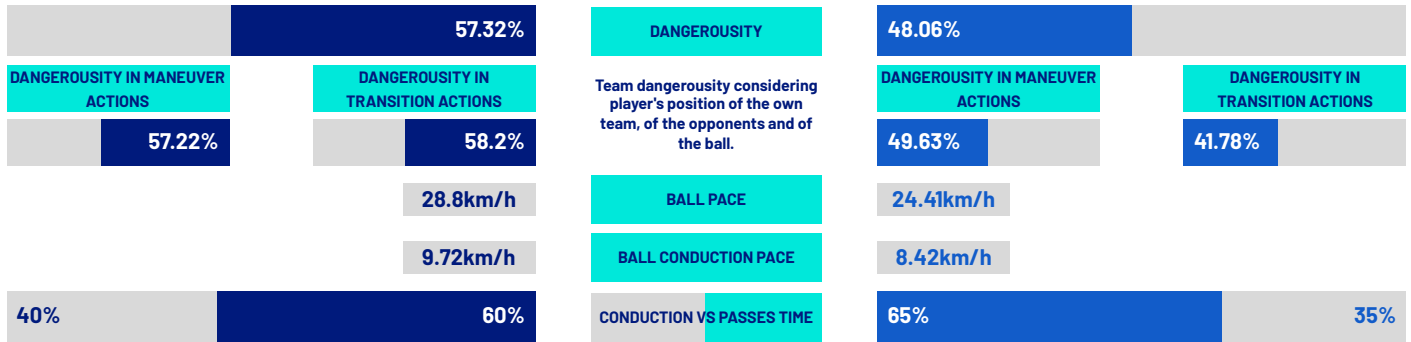

Napoli 14/03/2026 DIEGO ARMANDO MARADONA 18:00

NAPOLI

2-1

LECCE

TEAM INDICATORS

RECORDMEN

PASS GAIN

Number of players overtaken by a vertical pass (only successful passes are considered).

It shows how much a player tends to overcome the opponent's pressure lines.

1	19	RASMUS HØJLUND	3.75	1	5	JAMIL SIEBERT	5.5
2	4	ALESSANDRO BUONGIORNO	3.25	2	25	ANTONINO GALLO	5
3	21	MATTEO POLITANO	3.14	3	17	DANILO VEIGA	4.83
4	11	KEVIN DE BRUYNE	3	4	9	NIKOLA ŠTULIĆ	4.5
5	27	ALISSON SANTOS	3	5	19	LAMECK BANDA	4.11