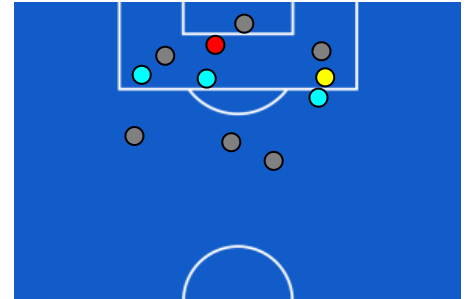

2-1

LECCE

ATTEMPTS MAP

2	Goals	1
4	On target	2
6	Off target	6
2	Blocked	3

OPEN PLAY CROSSES MAP

3	Crosses completed	4
19	Total crosses	25
16	Accuracy (%)	16

878	Total Balls Played	524
329	DEFENSIVE	156
356	MIDFIELD	224
193	ATTACK ZONE	144