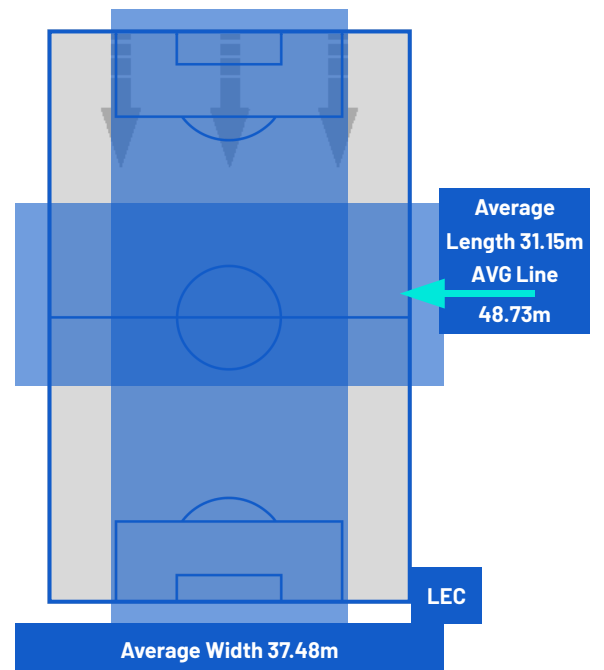

TEAM'S DEFENSE POSITION 2ND HALF