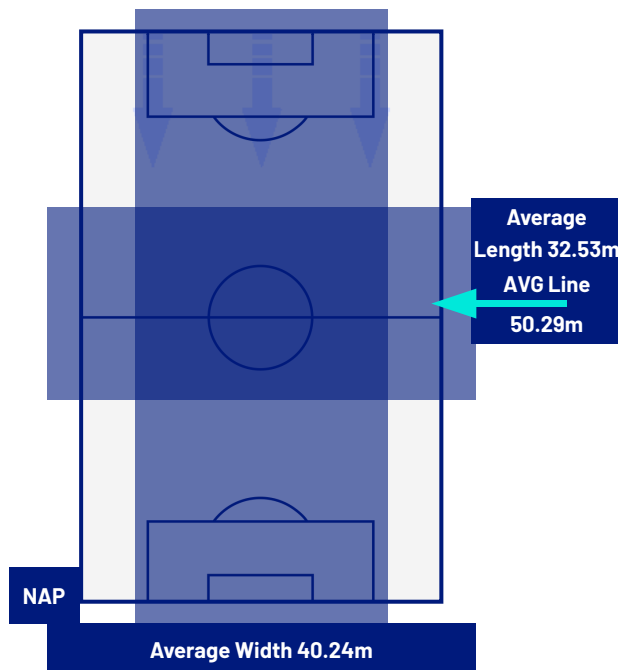

TEAM'S DEFENSE POSITION 2ND HALF