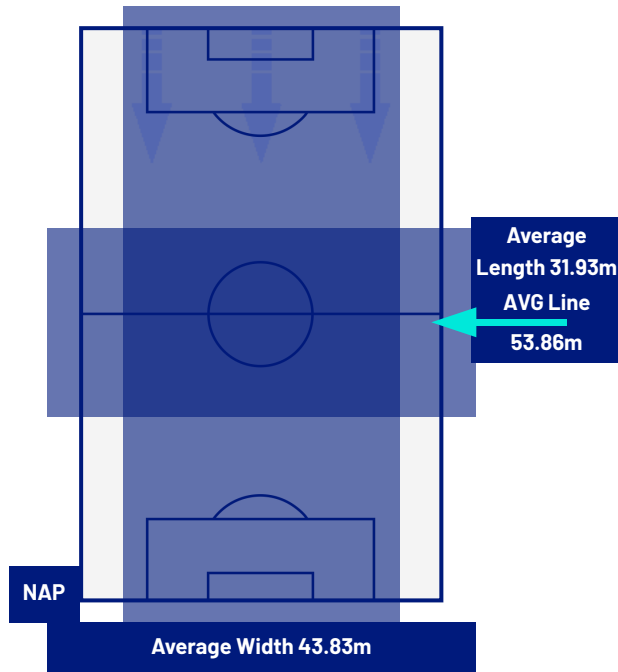

Napoli 14/03/2026 DIEGO ARMANDO MARADONA 18:00

NAPOLI

2-1

LECCE

TEAM'S DEFENSE POSITION 1ST HALF