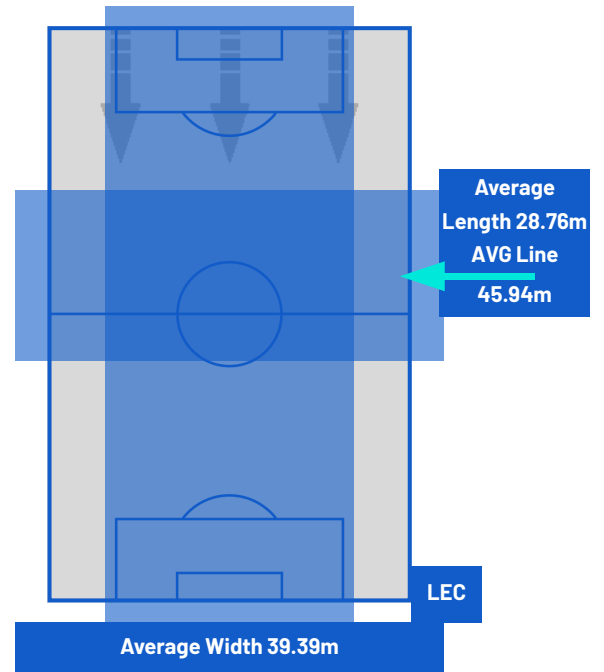

Napoli 14/03/2026 DIEGO ARMANDO MARADONA 18:00

NAPOLI

2-1

LECCE

TEAM'S DEFENSE POSITION 1ST HALF