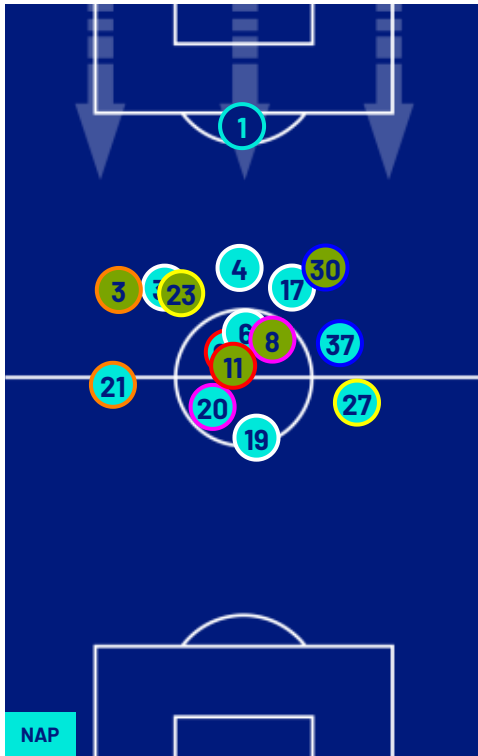

Napoli 14/03/2026 DIEGO ARMANDO MARADONA 18:00

NAPOLI

2-1

LECCE

PLAYERS AVERAGE POSITIONS

- Legend:
- 1st Substitution
 - 2nd Substitution
 - 3rd Substitution
 - 4th Substitution
 - 5th Substitution
 - Player In
 - Player In
 - Player In
 - Player In
 - Player In
 - Player Out
 - Player Out
 - Player Out
 - Player Out
 - Player Out
 - Player In Substitution Of
 - Player In Substitution Of
 - Player In Substitution Of
 - Player In Substitution Of

Napoli 14/03/2026 DIEGO ARMANDO MARADONA 18:00

NAPOLI

2-1

LECCE

TEAM'S DEFENSE POSITION 1ST HALF

TEAM'S DEFENSE POSITION 2ND HALF

Napoli 14/03/2026 DIEGO ARMANDO MARADONA 18:00

NAPOLI

2-1

LECCE

ATTEMPTS MAP

2	Goals	1
4	On target	2
6	Off target	6
2	Blocked	3

OPEN PLAY CROSSES MAP

3	Crosses completed	4
19	Total crosses	25
16	Accuracy (%)	16

878	Total Balls Played	524
329	DEFENSIVE	156
356	MIDFIELD	224
193	ATTACK ZONE	144