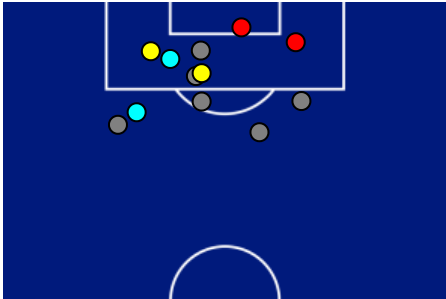

Napoli 14/03/2026 DIEGO ARMANDO MARADONA 18:00

NAPOLI

2-1

LECCE

PLAYERS AVERAGE POSITIONS

- Legend:
- 1st Substitution
 - 2nd Substitution
 - 3rd Substitution
 - 4th Substitution
 - 5th Substitution
 - Player In
 - Player In
 - Player In
 - Player In
 - Player In
 - Player Out
 - Player Out
 - Player Out
 - Player Out
 - Player Out
 - Player In Substitution Of
 - Player In Substitution Of
 - Player In Substitution Of
 - Player In Substitution Of

Napoli 14/03/2026 DIEGO ARMANDO MARADONA 18:00

NAPOLI

2-1

LECCE

TEAM'S DEFENSE POSITION 1ST HALF

TEAM'S DEFENSE POSITION 2ND HALF

Napoli 14/03/2026 DIEGO ARMANDO MARADONA 18:00

NAPOLI

2-1

LECCE

ATTEMPTS MAP

2	Goals	1
4	On target	2
6	Off target	6
2	Blocked	3

OPEN PLAY CROSSES MAP

3	Crosses completed	4
19	Total crosses	25
16	Accuracy (%)	16

878	Total Balls Played	524
329	DEFENSIVE	156
356	MIDFIELD	224
193	ATTACK ZONE	144