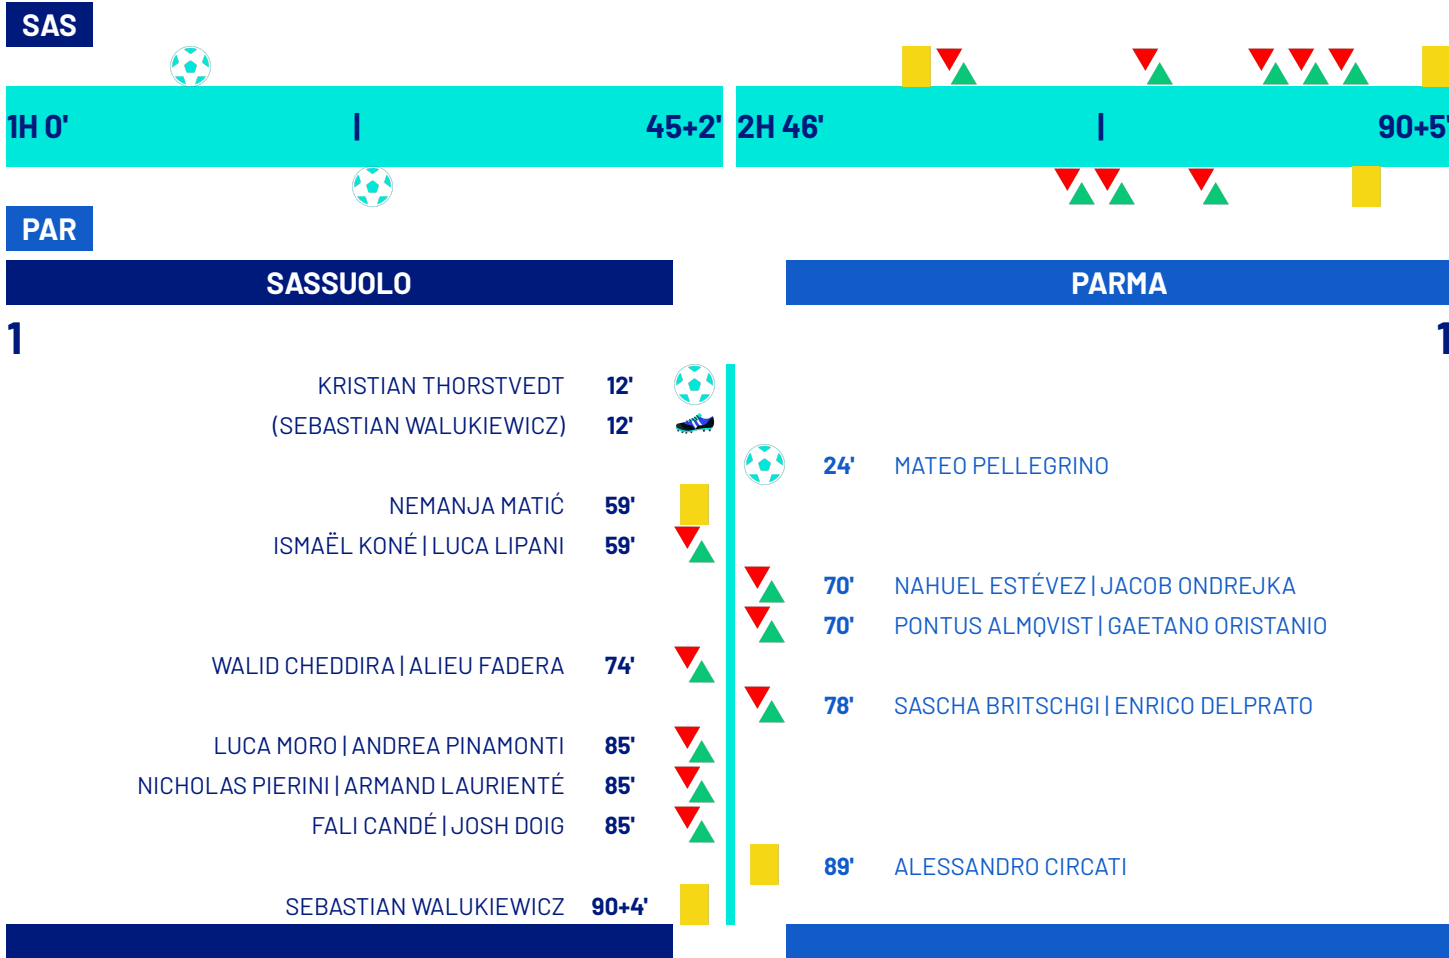

Fourth official: **SIMONE GALIPO'**
 V.A.R.: **FRANCESCO MERAUVIGLIA**
 A.V.A.R.: **IVANO PEZZUTO**

Reggio Emilia 03/01/2026 MAPEI STADIUM 15:00

SASSUOLO

1-1

PARMA

MATCH EVENTS

Legend:

- Goals
- Own goal
- Penalty
- Assist
- Yellow Card
- Red Card
- Substitution
- Double Yellow Card