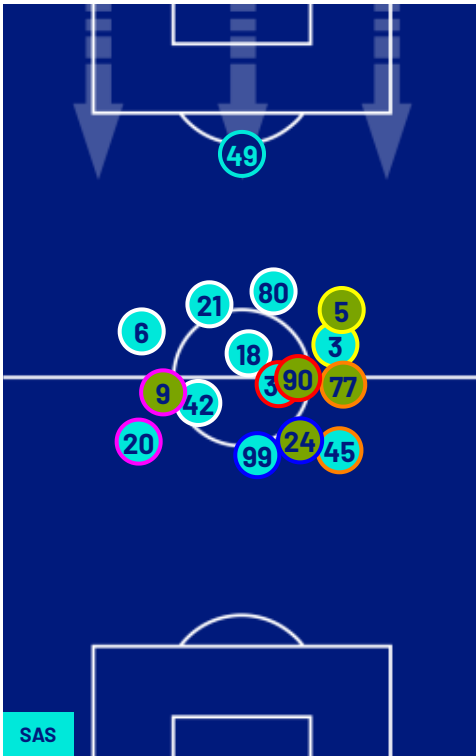

Jog:	0-7 km/h	Run:	7.1-15 km/h	Sprint:	15.1+ km/h	Jog + Run + Sprint:	Distance covered
TOP Sprinter:	Top four players per team						

Reggio Emilia 03/01/2026 MAPEI STADIUM 15:00

SASSUOLO

1-1

PARMA

PLAYERS AVERAGE POSITIONS

- Legend:
- | | | | | |
|------------------|-----------|------------|---------------------------|-----------|
| 1st Substitution | Player In | Player Out | Player In Substitution Of | Player In |
| 2nd Substitution | Player In | Player Out | Player In Substitution Of | Player In |
| 3rd Substitution | Player In | Player Out | Player In Substitution Of | Player In |
| 4th Substitution | Player In | Player Out | Player In Substitution Of | Player In |
| 5th Substitution | Player In | Player Out | Player In Substitution Of | Player In |