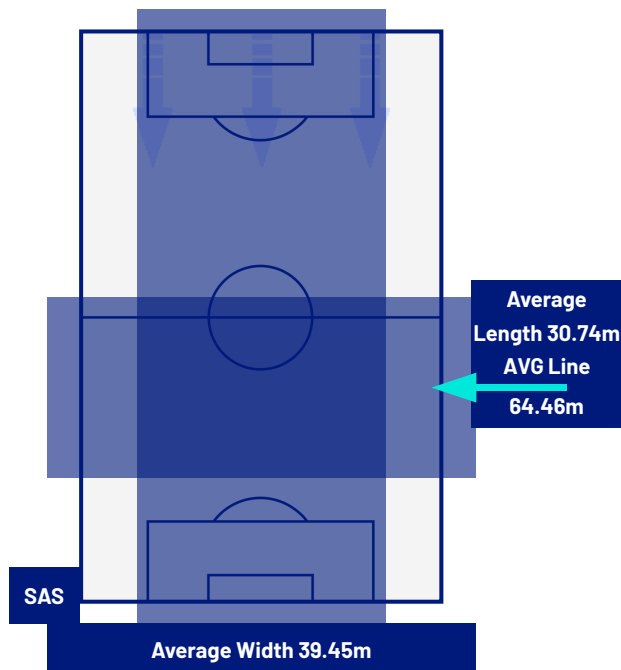

TEAM'S DEFENSE POSITION 2ND HALF