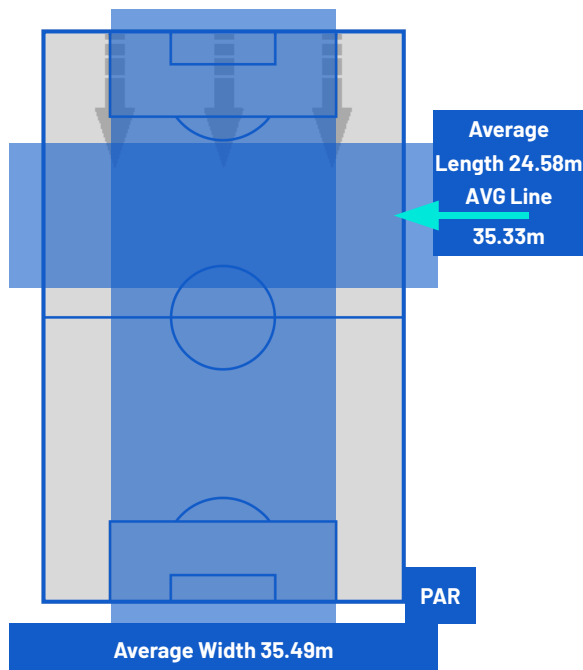

TEAM'S DEFENSE POSITION 2ND HALF