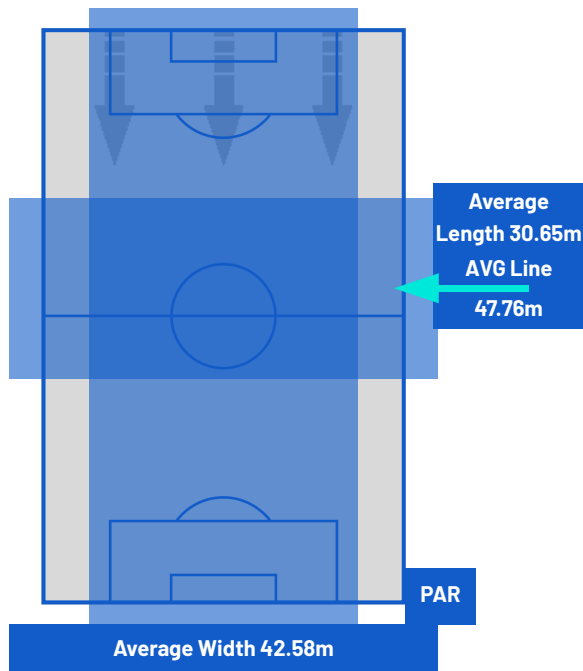

Reggio Emilia 03/01/2026 MAPEI STADIUM 15:00

SASSUOLO

1-1

PARMA

TEAM'S DEFENSE POSITION 1ST HALF