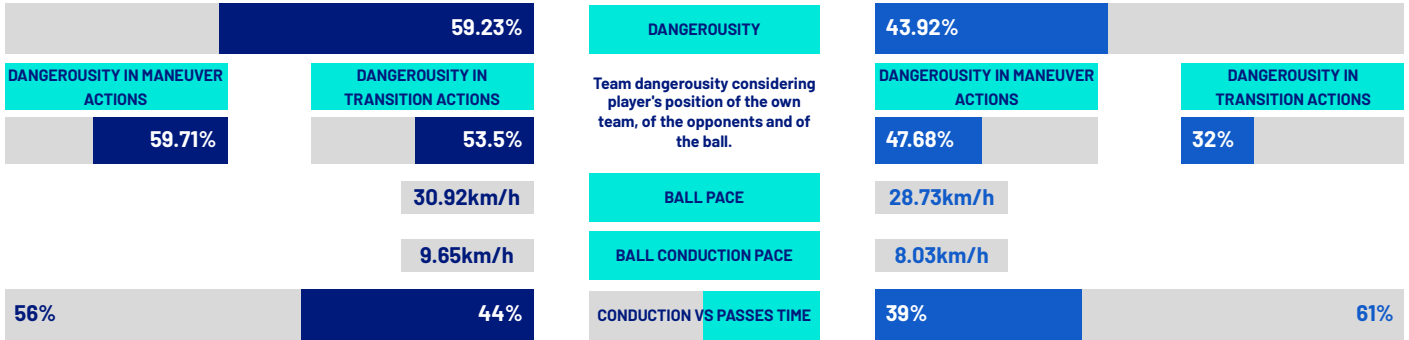

Reggio Emilia 03/01/2026 MAPEI STADIUM 15:00

SASSUOLO

1-1

PARMA

TEAM INDICATORS

RECORDMEN

PASS GAIN

Number of players overtaken by a vertical pass (only successful passes are considered).

It shows how much a player tends to overcome the opponent's pressure lines.

1	6	SEBASTIAN WALUKIEWICZ	4	1	40	EDOARDO CORVI	5
2	90	ISMAËL KONÉ	4	2	5	LAUTARO VALENTI	4.5
3	45	ARMAND LAURIENTÉ	3	3	15	ENRICO DELPRATO	4.5
4	8	NEMANJA MATIĆ	2.6	4	14	EMANUELE VALERI	3
5	80	TARIK MUHAREMOVIĆ	2.25	5	8	NAHUEL ESTÉVEZ	3

PASS RISK

Measures the player's propensity to risk the pass (only successful passes are considered).

1	21	JAY IDZES	39.5%	1	15	ENRICO DELPRATO	53%
2	6	SEBASTIAN WALUKIEWICZ	39.25%	2	17	JACOB ONDREJKA	38%
3	80	TARIK MUHAREMOVIĆ	28%	3	40	EDOARDO CORVI	35.5%
4	3	JOSH DOIG	9%	4	10	ADRIÁN BERNABÉ	29.33%
5	45	ARMAND LAURIENTÉ	8%	5	5	LAUTARO VALENTI	15%

RECEIVED PRESSURE

How much the player with the ball is pressed by the opposite team.

It depends on the speed, running direction and distance from the opponent who is at a shorter distance.

1	99	ANDREA PINAMONTI	75.37%	1	11	PONTUS ALMÖVIST	84.32%
2	42	KRISTIAN THORSTVEDT	68.64%	2	8	NAHUEL ESTÉVEZ	73.56%
3	90	ISMAËL KONÉ	67.89%	3	9	MATEO PELLEGRINO	68.43%
4	35	LUCA LIPANI	66.47%	4	17	JACOB ONDREJKA	59.12%
5	20	ALIEU FADERA	55.05%	5	22	OLIVER SØRENSEN	56.93%

PASS AVAILABILITY

Ability of a player to get away from opponents to receive the ball.

It is computed for all the teammates of the player in possession.

1	6	SEBASTIAN WALUKIEWICZ	89.44%	1	5	LAUTARO VALENTI	81.98%
2	80	TARIK MUHAREMOVIĆ	86.31%	2	15	ENRICO DELPRATO	76%
3	21	JAY IDZES	84.52%	3	39	ALESSANDRO CIRCATI	75.33%
4	45	ARMAND LAURIENTÉ	80.31%	4	16	MANDELA KEITA	74.33%
5	3	JOSH DOIG	79.44%	5	14	EMANUELE VALERI	73.06%