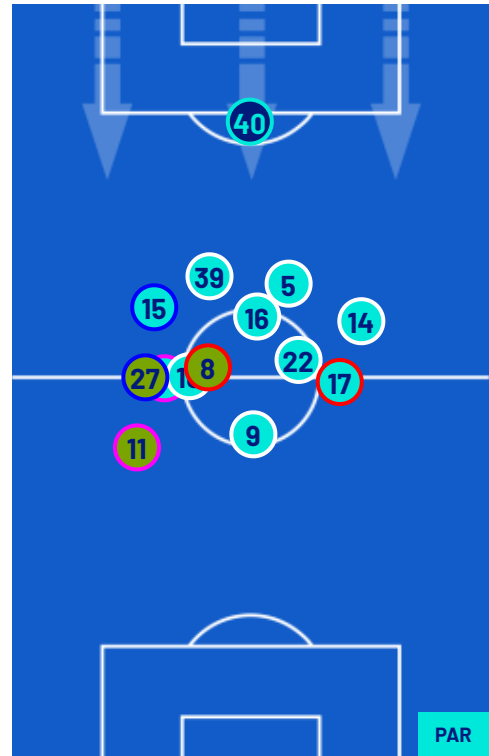

Jog:	0-7 km/h	Run:	7.1-15 km/h	Sprint:	15.1+ km/h	Jog + Run + Sprint:	Distance covered
TOP Sprinter:	Top four players per team						

Reggio Emilia 03/01/2026 MAPEI STADIUM 15:00

SASSUOLO

1-1

PARMA

PLAYERS AVERAGE POSITIONS

- Legend:
- | | | | | |
|------------------|-----------|------------|---------------------------|-----------|
| 1st Substitution | Player In | Player Out | Player In Substitution Of | Player In |
| 2nd Substitution | Player In | Player Out | Player In Substitution Of | Player In |
| 3rd Substitution | Player In | Player Out | Player In Substitution Of | Player In |
| 4th Substitution | Player In | Player Out | Player In Substitution Of | Player In |
| 5th Substitution | Player In | Player Out | Player In Substitution Of | Player In |