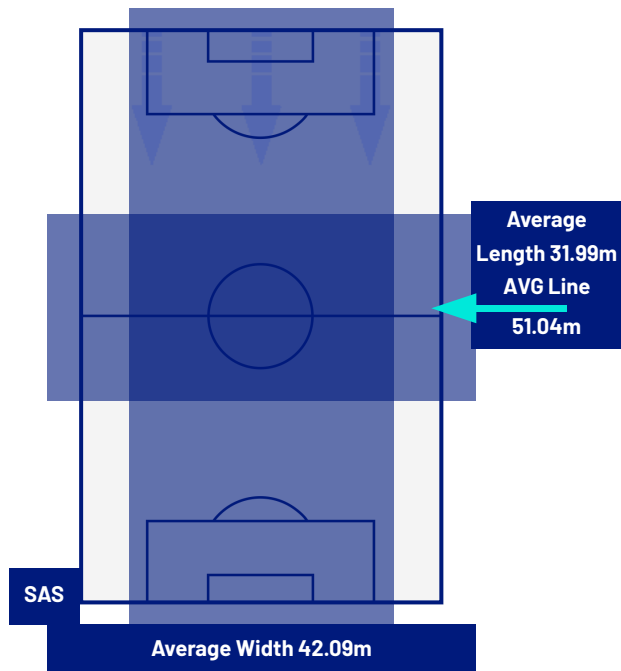

Reggio Emilia 03/01/2026 MAPEI STADIUM 15:00

SASSUOLO

1-1

PARMA

TEAM'S DEFENSE POSITION 1ST HALF